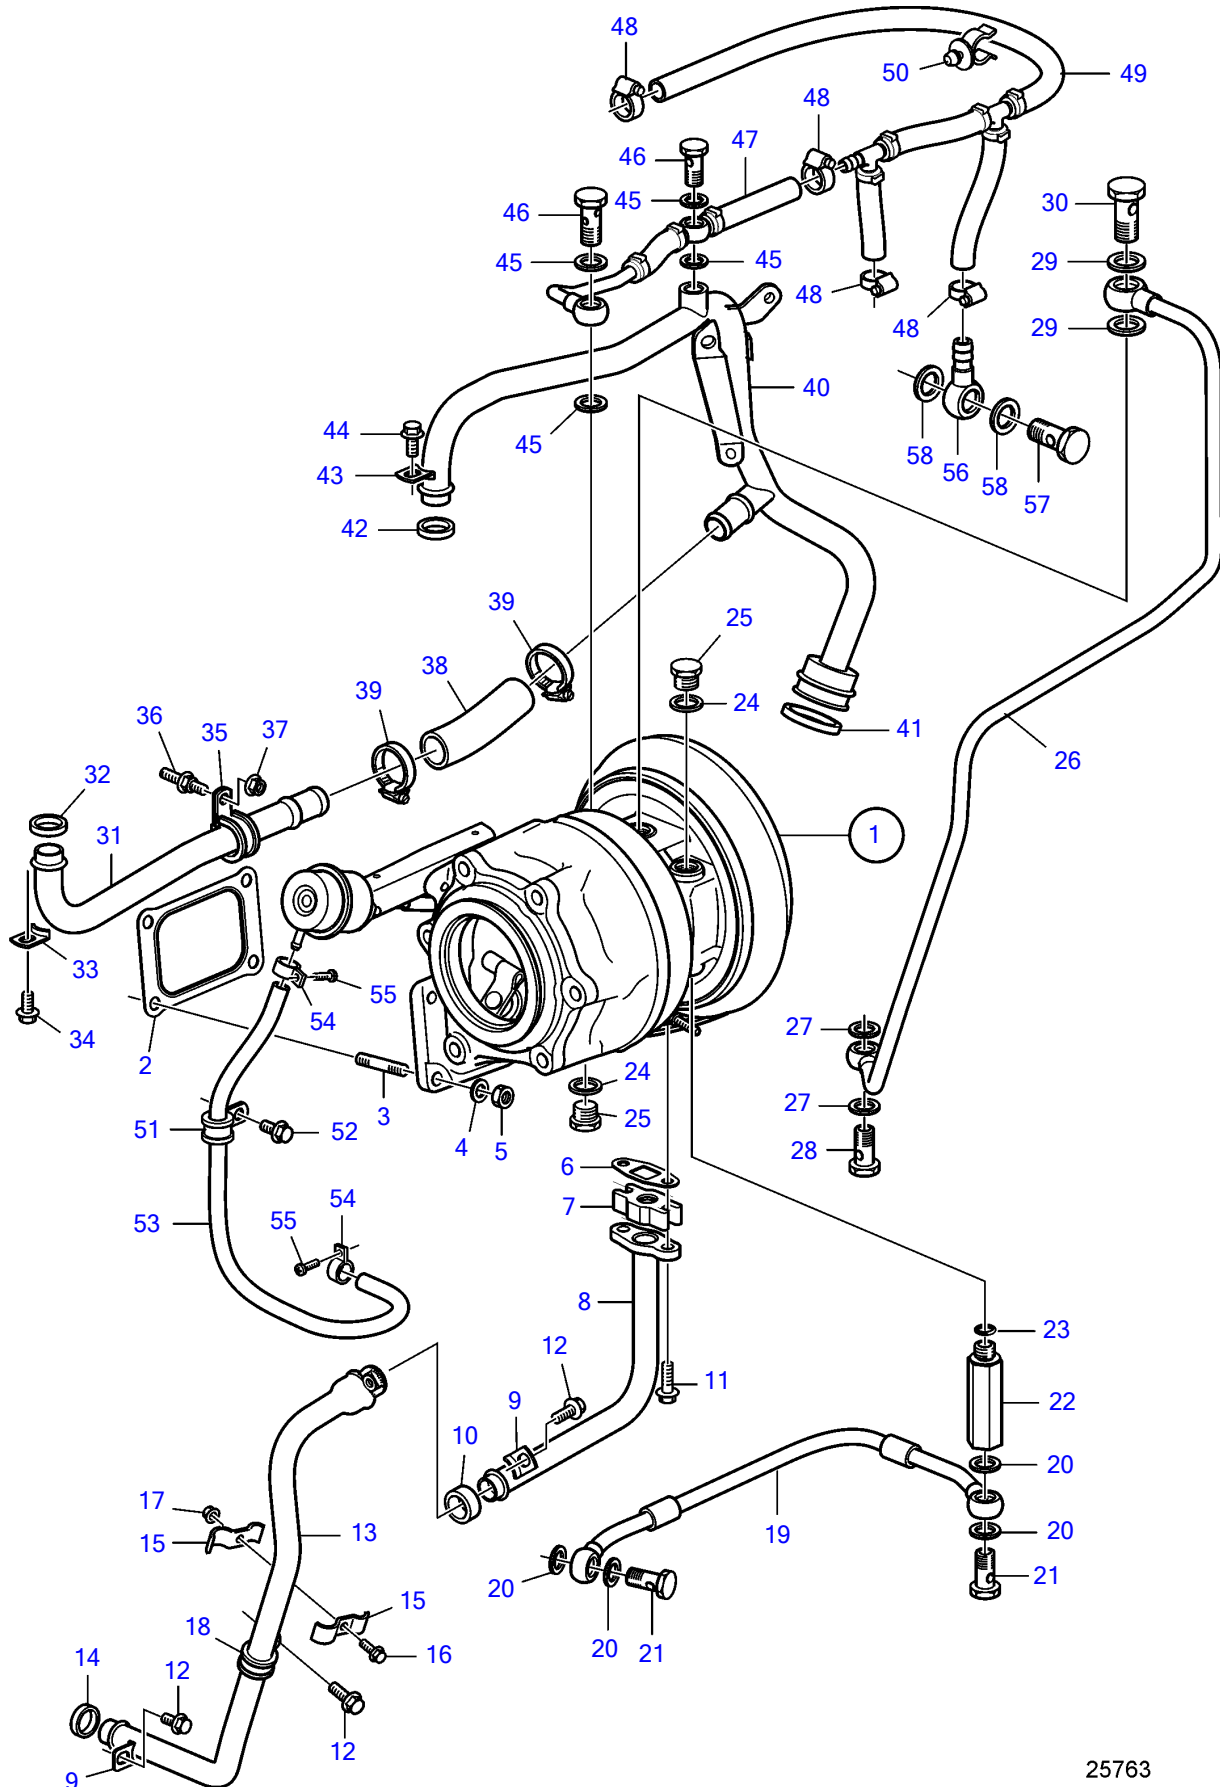

D11A-A, D11A-B, D11A-C, D11A-D

25763

D11A-A, D11A-B, D11A-C, D11A-D

REF	PART NO.	QTY	DESCRIPTION	NOTES
1	3801221	1	Turbocharger, exch	Replaced by 3801405
	3801405	1	Turbocharger	Component parts not sold seperately
2	20784537	1	Gasket	
3	924081	4	Stud	
4	940097	4	Washer	
5	971071	4	Hexagon nut	
6	420643	1	Gasket	
7	8148729	1	Connector	
8	21138944	1	Oil line	
9	20565843	2	Lock brace	
10	469601	1	Sealing ring	
11	947760	2	Flange screw	
12	946440	3	Flange screw	
13	21138943	1	Oil line	
14	1547255	1	Sealing ring	
15	820851	2	Clamp	
16	946544	1	Flange screw	
17	945407	1	Flange nut	
18	1545432	1	Attaching clamp	
19	3887861	1	Coolant pipe	
20	11996	4	Gasket	
21	941686	2	Hollow screw	
22	3889823	1	Nipple	
23	968559	1	O-ring	
24	11998	2	Gasket	
25		2	Plug	
26	21139074	1	Oil line	
27	11996	2	Gasket	
28	991046	1	Hollow screw	
29	11998	2	Gasket	
30	(991613)	1	Hollow screw	Obsolete part
31	3888530	1	Coolant pipe	
32	1547252	1	Sealing ring	
33	1546531	1	Lock brace	
34	946440	1	Flange screw	
35	947827	1	Clamp	
36	20714050	1	Stud	
37	945408	2	Flange nut	
38	969033	1	Rubber hose	
39	961664	2	Hose clamp	
40	21244966	1	Coolant pipe	
41	1547253	1	Sealing ring	
42	1547252	1	Sealing ring	
43	1546531	1	Lock brace	
44	946440	1	Flange screw	
45	11996	4	Gasket	
46	941686	2	Hollow screw	
47	3593747	1	Pipe set	
48	961663	4	Hose clamp	
49	3594055	1	Hose assembly	
50	9135343	2	Retainer	
51	978869	1	Clamp	
52	946440	1	Flange screw	
53		1	Hose	
54		2	Clamp	
55		2	Screw	
56	20459906	1	Banjo nipple	
57	991048	1	Hollow screw	
58	982723	2	Gasket	