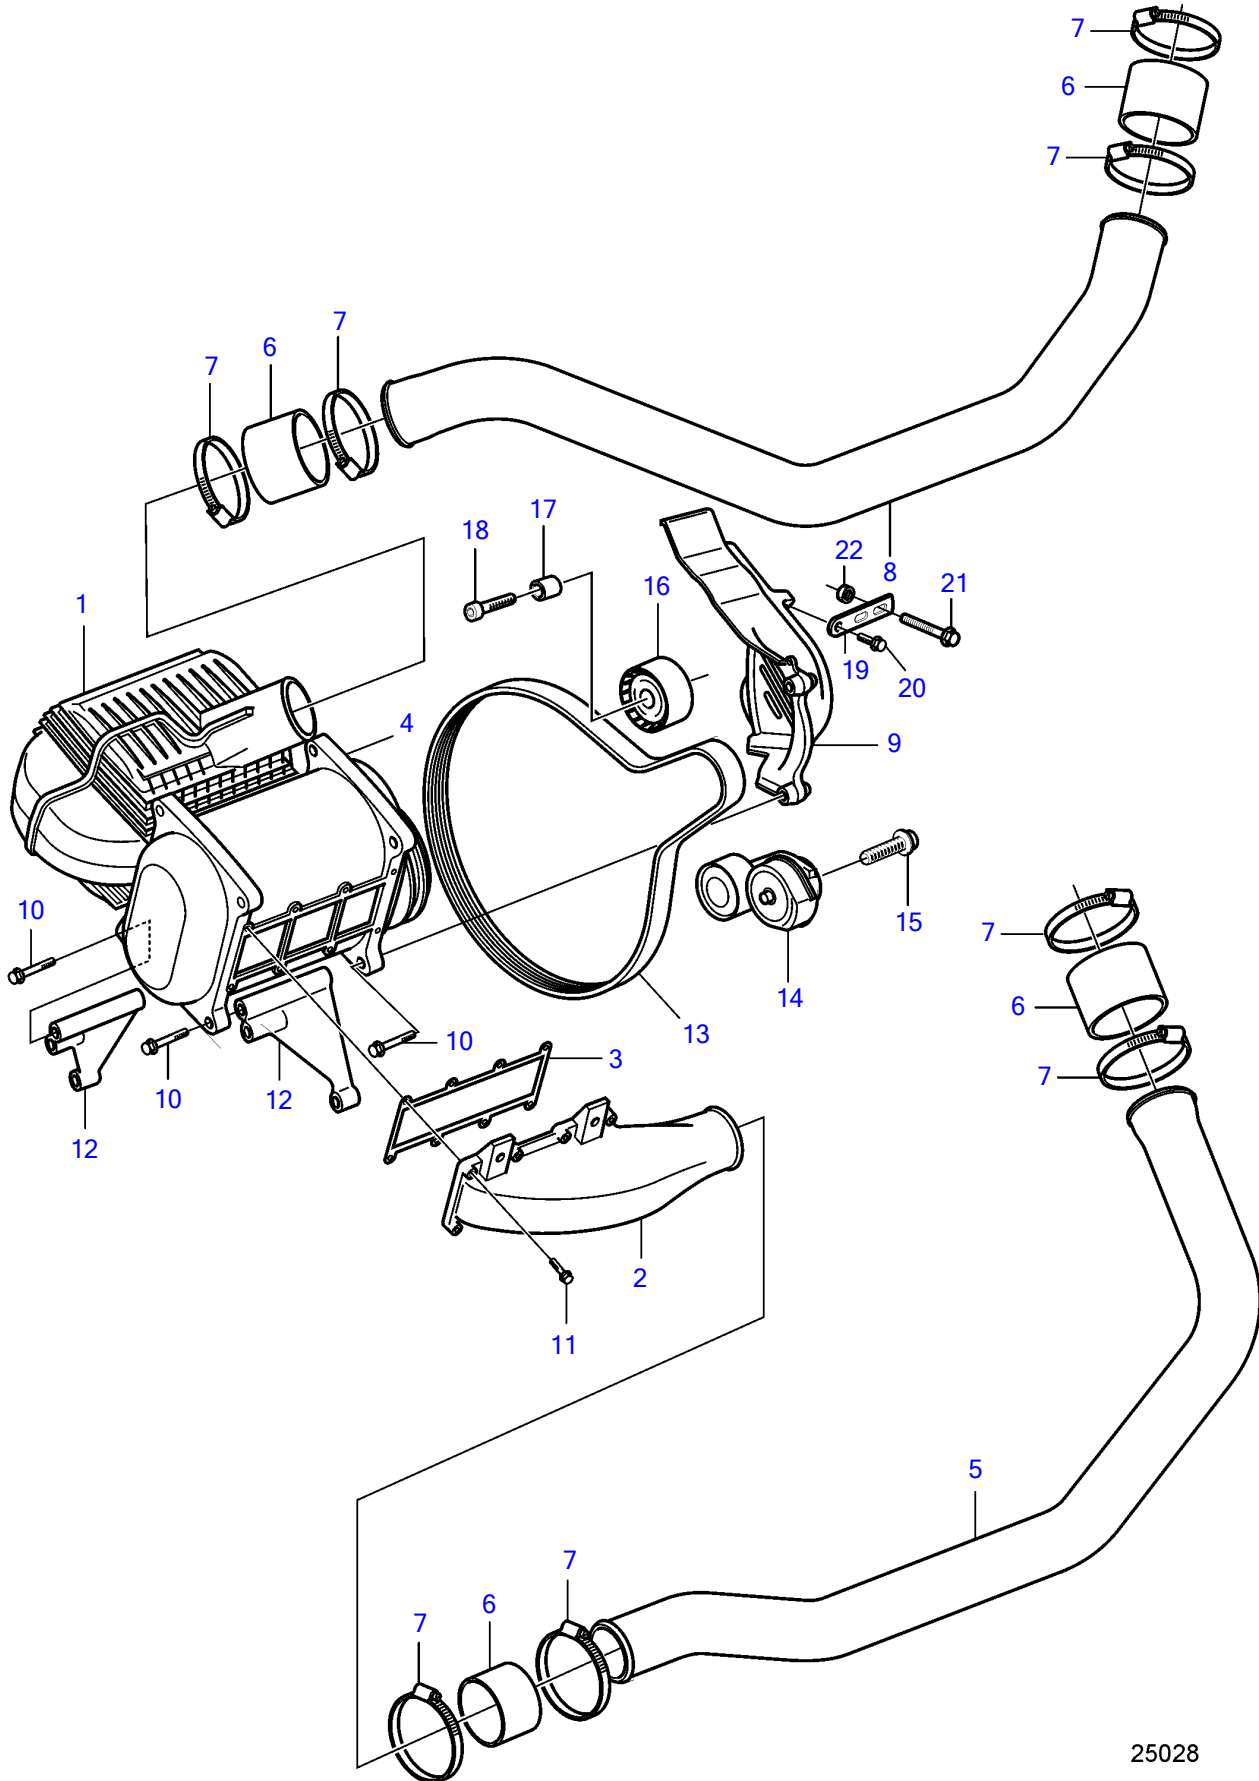

D11A-C, D11A-D

25028

## D11A-C, D11A-D

REF	PART NO.	QTY	DESCRIPTION	SEE SEC.	NOTES
1	21257669	1	Inlet silencer		
2	21162922	1	Air outlet		
3	21308577	1	Gasket		
4	21145185	1	Supercharger		
			.	36800	
5	21257650	1	Pipe		
6	470327	4	Hose		
7	995045	8	Hose clamp		
8	21257648	1	Pipe		
9	21452524	1	Belt protector		
10	965186	8	Flange screw		
11	948356	8	Flange screw		
12	21211439	2	Bracket		
13	981021	1	V-ribbed belt		
14	20935521	1	Belt tensioner		Replaced by 21422765
	21422765	1	Belt tensioner		
15	947790	1	Flange screw		
16	3887305	1	Idler pulley		
17	3818176	1	Hub		
18	965195	1	Flange screw		
19	965540	1	Bracket		
20	946173	1	Flange screw		
21	947760	1	Flange screw		
22	945408	1	Flange nut		