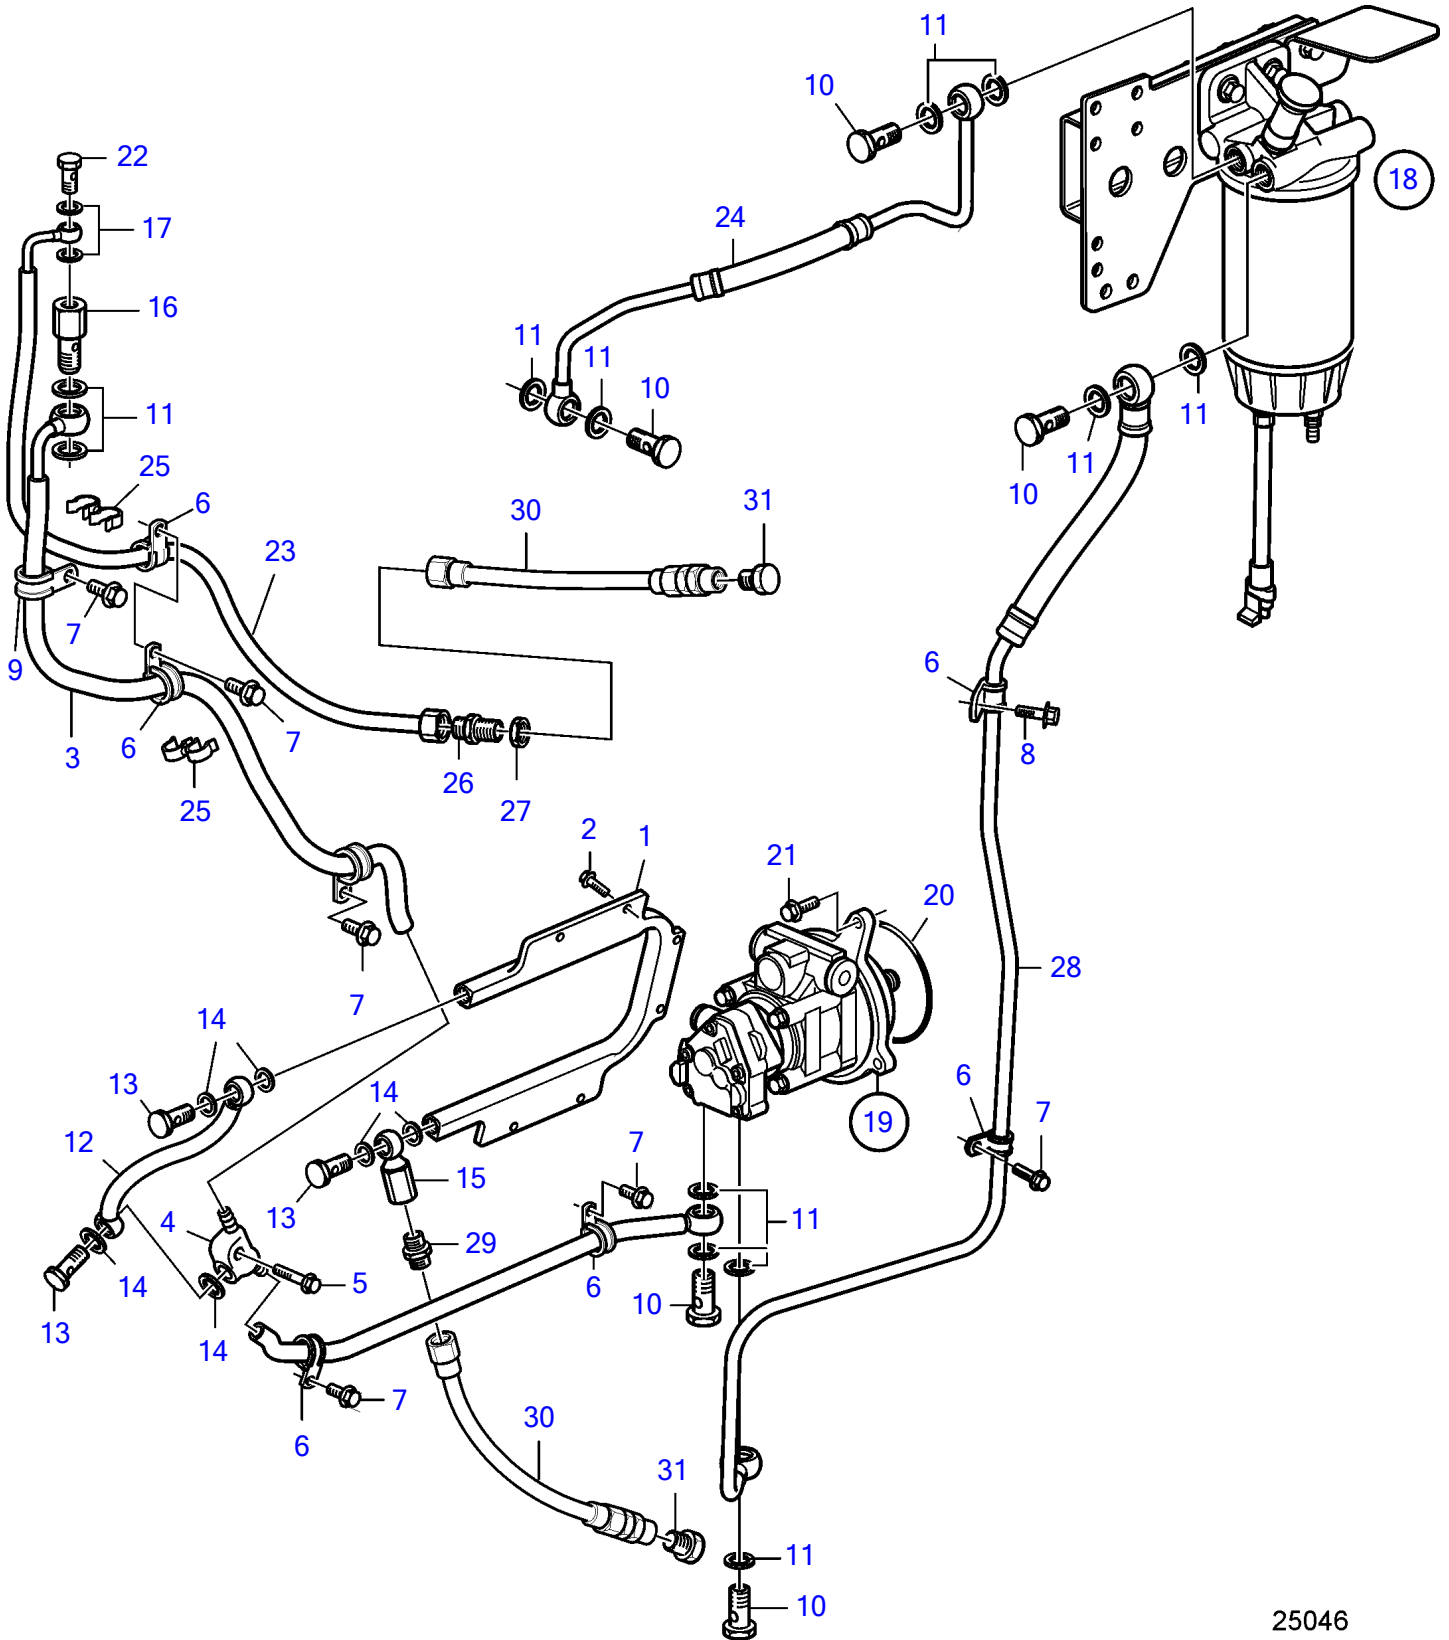

D11A-C, D11A-D

25046

D11A-C, D11A-D

REF	PART NO.	QTY	DESCRIPTION	SEE SEC.	NOTES
1	20562394	1	Radiator		
2	975979	6	6 point socket screw		
3	3883149	1	Fuel hose		
4		1	• Connector		
5	947760	1	Flange screw		
6	949747	6	Clamp		
7	946440	7	Flange screw		
8	967949	1	Flange screw		
9	978869	1	Clamp		
10	941686	4	Hollow screw		
11	982724	12	Gasket		
12	3883148	1	Fuel hose		
13	25167	3	Hollow screw		
14	982723	6	Gasket		
15	3828976	1	Check valve		
16	20450468	1	Overflow valve		
17	982721	2	Gasket		
18		1	Fuel filter	36062	
19	20902690	1	Tandem pump		With servo pump., 16L/min, SN-1090227176
	21186656	1	Tandem pump		With servo pump., 16L/min, SN1090227177-
	20902692	1	Tandem pump		With servo pump., 25L/min, SN-1090227176
	21186657	1	Tandem pump		With servo pump., 25L/min, SN1090227177-
	3594874	1	Fuel pump		Without servo pump.
20	977030	1	O-ring		
21	975199	3	Flange screw		
22	48634	1	Hollow screw		
23	3889777	1	Air vent pipe		
24	3595181	1	Fuel hose		
25	3121512	3	Retainer		
26	963948	1	Nipple		
27	957019	1	Hexagon nut		
28	3883150	1	Fuel hose		
29	977677	2	Nipple		
30	3826595	2	Fuel hose		
31	(943582)	2	Plug		Obsolete part