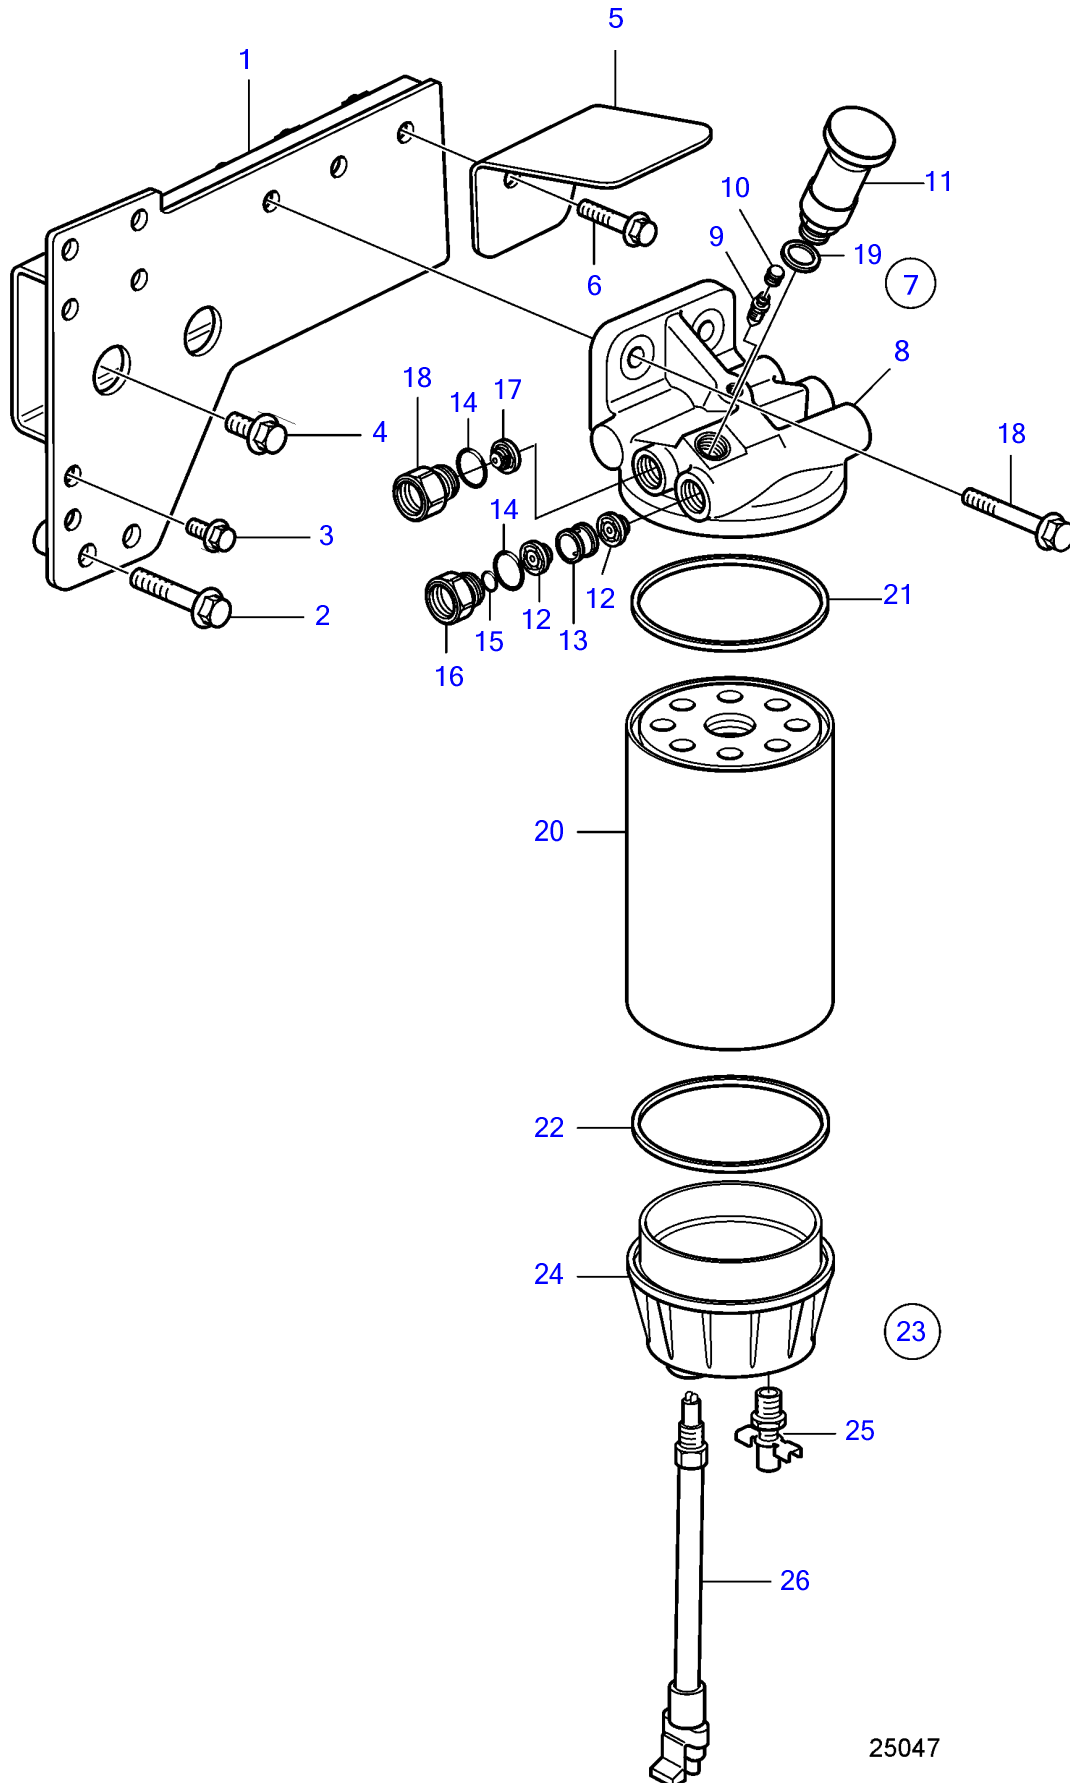

D11A-C, D11A-D

D11A-C, D11A-D

REF	PART NO.	QTY	DESCRIPTION
1	3817755	1	Bracket
2	965186	2	Flange screw
3	946440	2	Flange screw
4	946441	2	Flange screw
5	3841779	1	Bracket
6	965220	1	Flange screw
7	21303231	1	Fuel filter housing
8		1	• Fuel filter housing
9	20548012	1	• Faucet
10	20547976	1	• Protecting cover
11	3837393	1	• Hand pump
12	244834	2	• Valve
13	3964717	1	• Spacer sleeve
14	1526474	2	• O-ring
15	976971	1	• O-ring
16	8148328	1	• Nipple
17	21113993	1	• Check valve
18	21140340	1	• Nipple
19	947622	1	• Gasket
20	3809721	1	Fuel filter insert
21		1	• Gasket
22		1	• Gasket
23	21283474	1	Bowl
24	21283474	1	• Bowl
25	21279867	1	• Drain valve
26	3885070	1	• Sensor