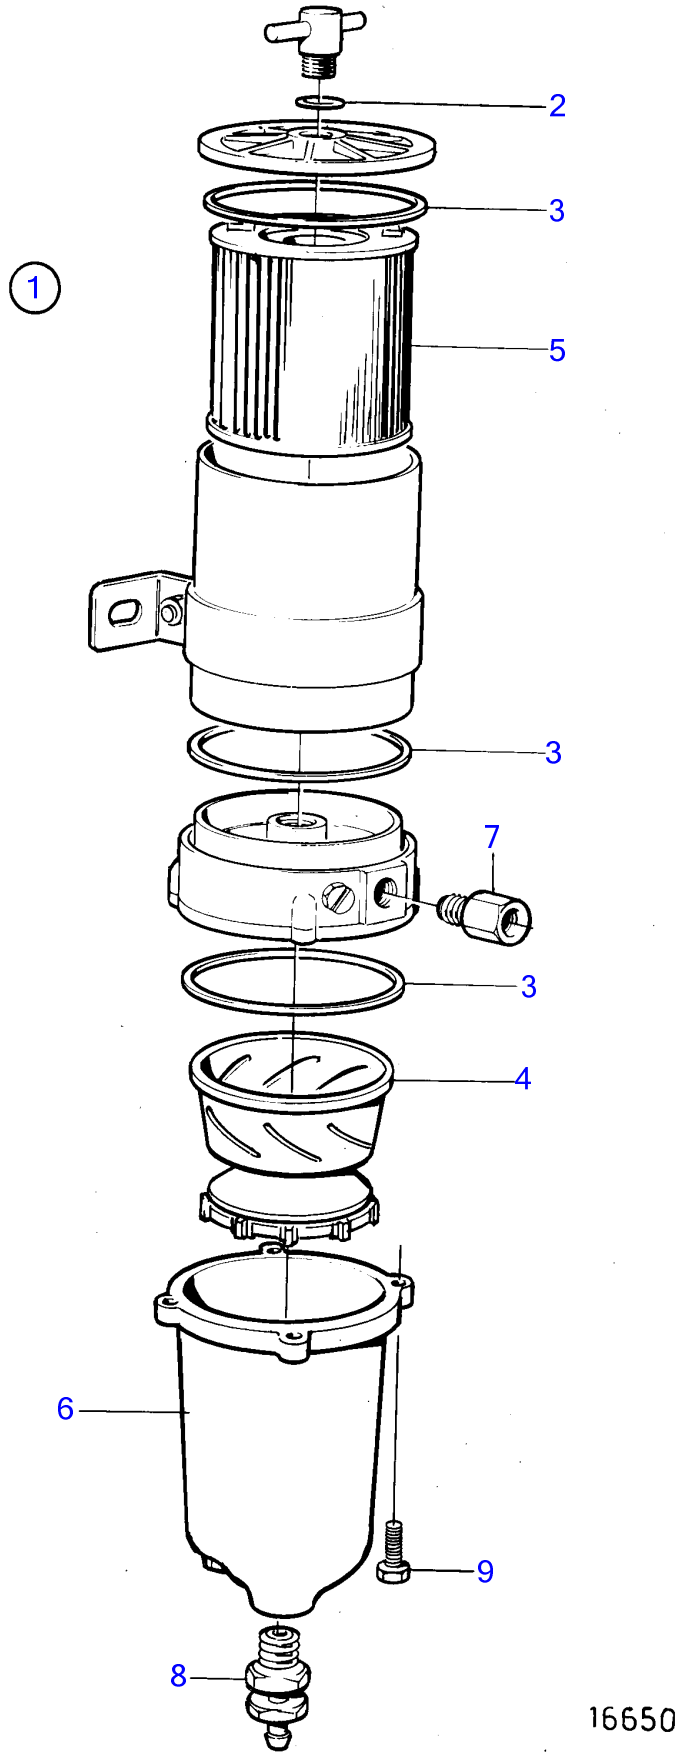

D11A-A, D11A-B, D11A-C, D11A-D, D11A-C (IPS), D11A-D MP IPS

16650

D11A-A, D11A-B, D11A-C, D11A-D, D11A-C (IPS), D11A-D MP IPS

REF	PART NO.	QTY	DESCRIPTION	SEE SEC.	NOTES
1	3825020	1	Fuel filter		Repl by 877769
			• Bulletin 50-10	50-10-EN	Changes in Fuel Filter Program due to Legislation
			• Bulletin 50-11A	50-11A-EN	Fuel Filters / Water Separators
1	877769	1	Fuel filter		
2	838505	1	• O-ring		
3	846719	3	• Gasket		
4	3825028	1	• Turbine		
5	3838852	1	• Fuel filter insert		
6	3838853	1	• Bowl		Transparent bowl.
7	846620	2	• Nipple		
8	3825031	1	• Faucet		
9	940094	4	• Hexagon screw		