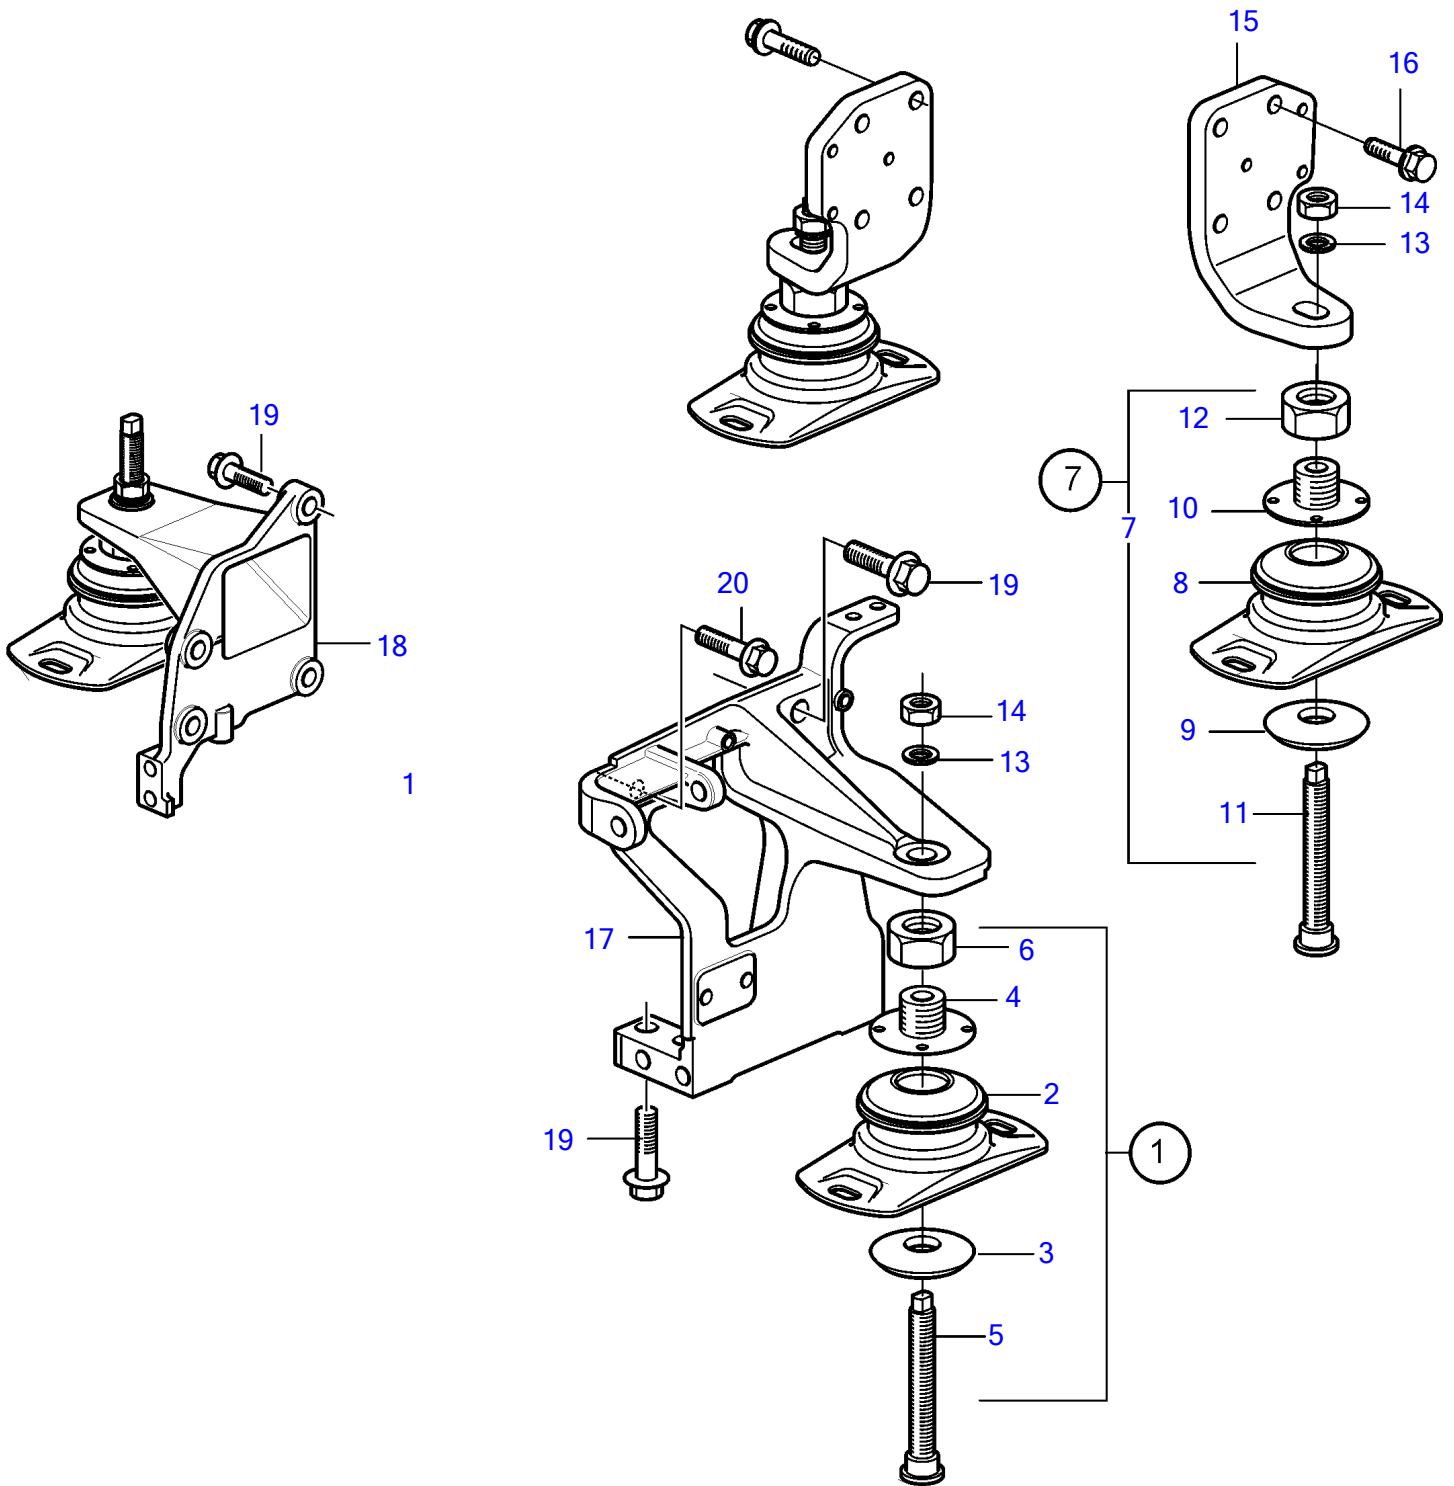

D11A-C, D11A-D

25818

D11A-C, D11A-D

REF	PART NO.	QTY	DESCRIPTION	NOTES
1	21187581	1	Rubber cushion	Front
2		1	• Rubber cushion	
3	3593855	1	• Bracket	
4	3593858	1	• Washer	
5	3593856	1	• Adjusting screw	
6	3594127	1	• Nut	
7	21187536	1	Rubber cushion	Rear
8		1	• Rubber cushion	
9	3593855	1	• Bracket	
10	3593858	1	• Washer	
11	3593856	1	• Adjusting screw	
12	3594127	1	• Nut	
13	990697	1	Lock washer	
14	955786	1	Hexagon nut	
15	21211100	2	Anchorage	
16	966360	8	Flange screw	
17	3807514	1	Engine mountings	
18	3838920	1	Engine mountings	
19	968436	8	Flange screw	
20	946472	1	Flange screw	