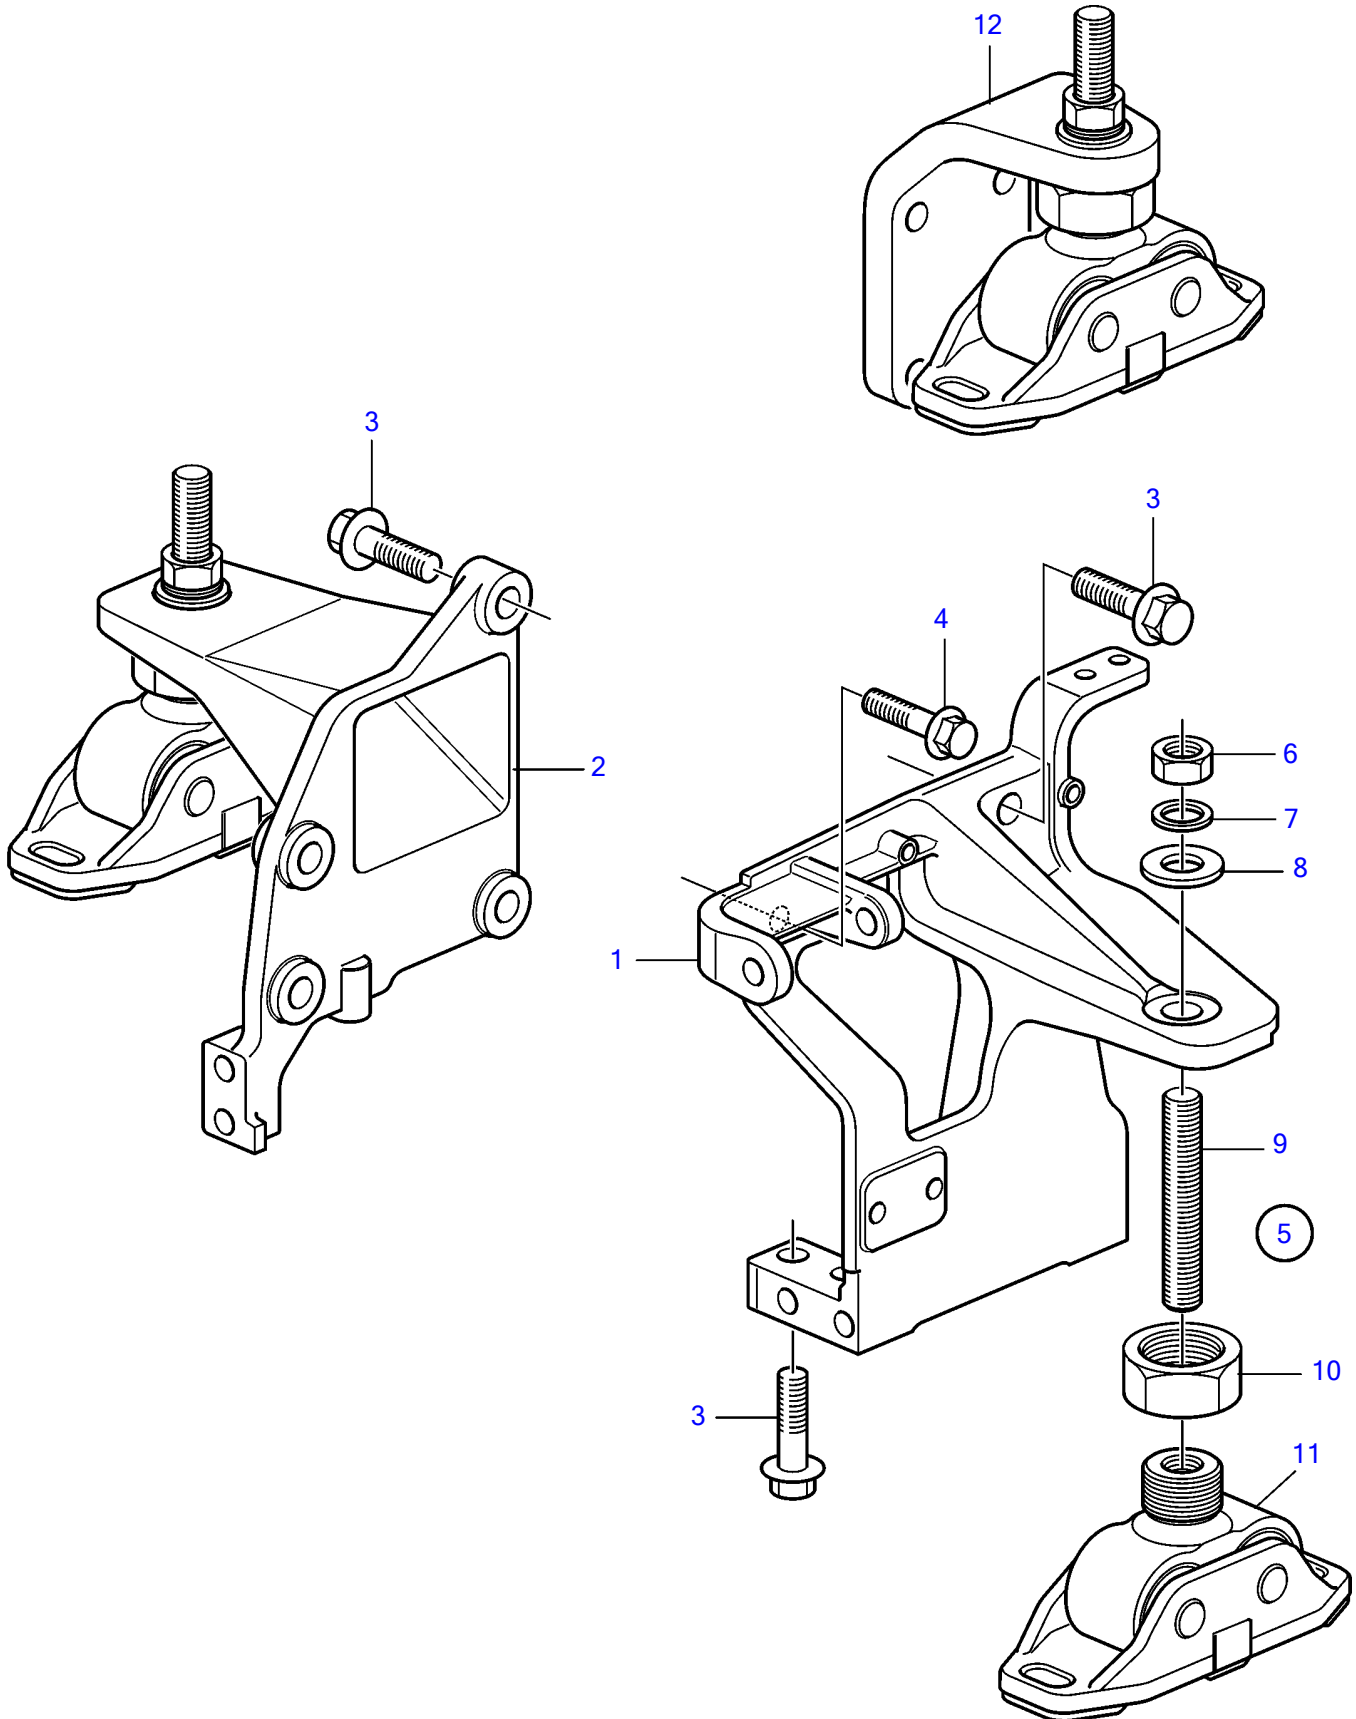

D11A-A, D11A-B, D11A-C, D11A-D

D11A-A, D11A-B, D11A-C, D11A-D

REF	PART NO.	QTY	DESCRIPTION	SEE SEC.	NOTES
1	3807514	1	Engine mountings		Front
2	3838920	1	Engine mountings		Front
3	968436	8	Flange screw		
4	946472	1	Flange screw		
5	3817318	2	Rubber cushion kit		45 sh
6	955786	1	• Hexagon nut		
7	990697	1	• Lock washer		
8	120224	1	• Washer		
9	3817323	1	• Adjusting screw		
10	3839409	1	• Nut		
11	(3817321)	1	• Bracket		Obsolete part
12	3808128	2	Engine mountings	22369	For ZF305-2A-E
	3594664	2	Engine mountings	22366	For ZF311A-E