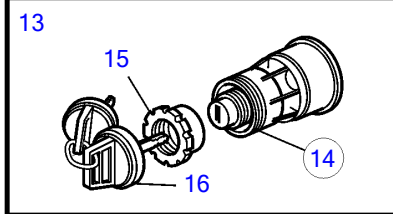

## D11A-C, D11A-D

REF	PART NO.	QTY	DESCRIPTION	SEE SEC.	NOTES
1	21352262	1	Display		Replaced by 21631438
	21631438	1	Kit		
2		1	• Display		
3	830928	4	• Stud		
4	830930	4	• Nut		
5	3588207	1	• Cable kit		
6	881786	1	Cable kit		
7	977184	1	Housing		
8	873765	1	Relay		12V
	3171420	1	Relay		24V
9	3842733	1	Extension cable'verl		L=3.0m
	3842734	1	Extension cable'verl		L=5.0m
	3842735	1	Extension cable'verl		L=7.0m
	3842736	1	Extension cable'verl		L=9.0m
	3842737	1	Extension cable'verl		L=11.0m
	21172469	1	Extension cable'verl		L=20m
	21172470	1	Extension cable'verl		L=40m
	874789	1	Cable kit		PCU-HCU, 6 pole, L=5.0m
	889550	1	Cable		PCU-HCU, 6 pole, L=7.0m
	889551	1	Cable		PCU-HCU, 6 pole, L=9.0m
	889552	1	Cable		PCU-HCU, 6 pole, L=11.0m
	888013	1	Cable		PCU-HCU, 6 pole, L=13.0m
10	40005754	1	Wiring harness		Engine-PCU cable., L=2.65m
11	874676	1	Cable kit		EVC control lever cable, 6-pole., L=1.5m
12	3588972	1	Cable kit		T-connector bus cable, 6-pole., L=0.5m
13	3587070	1	Starter switch, set		Kit with 2 key switch with identical key.
14	3587071	1	Starter switch		
15	859955	1	• Plastic nut		
16	859953	1	• Key		State key code when ordering.
			• Bulletin 49-30	49-30-EN	Key P/N 859953
17	888004	1	Cable, starter switch		
18	21321153	X	Control unit, not programmed		HCU. Software ordered separately or downloaded with Vodia.
	3586261	X	Software		Warehouse programming. This p/n can not be ordered, but will be used for invoicing.
	3586259	X	Software		Vodia-programming. This p/n can not be ordered, but will be used for invoicing.
	21172467		Control unit		XCU
19	21339311	X	Control unit, not programmed		PCU. Software ordered separately or downloaded with Vodia.
	3586267	X	Software		Warehouse programming. This p/n can not be ordered, but will be used for invoicing.
	3586266	X	Software		Vodia-programming. This p/n can not be ordered, but will be used for invoicing.
20	21230875	4	Sleeve		
21	976104	4	Flange screw		
22	3886666	1	Cable, synchronizing		Synchronizing cabel for twin installation. 6 pole., L=1.5m
	21166002	1	Wiring harness		L=7m
	21166003	1	Wiring harness		L=9m
	21166004	1	Wiring harness		L=13m
23	3885343	1	Wiring harness		Triple and quadruple installation.
24	3807229	1	Wiring harness, fuel		
25	40005753	1	Wiring harness		
26	3588206	1	Cable kit, y-split		For connecting extra equipment to Multilink
27	3808852	1	Cable kit, instruments, panels		
28	3587054	1	Sensor, multi-sensor		Through hull
29	3587055	1	Sensor, multi-sensor		Mounted on transom
30	(21281264)	1	Converter		Obsolete part
31		1	• Converter		
32	948211	2	• Cable tie		