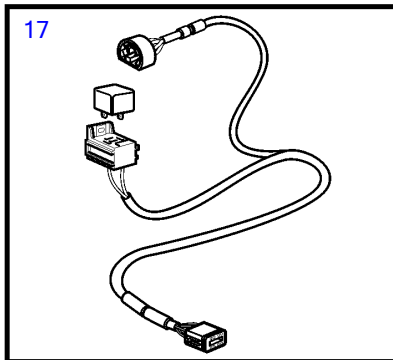

## D11A-C, D11A-D

REF	PART NO.	QTY	DESCRIPTION	SEE SEC.	NOTES
1	21352262	1	Display		Replaced by 21631438
	21631438	1	Kit		
2		1	• Display		
3	830928	4	• Stud		
4	830930	4	• Nut		
5	3588207	1	• Cable kit		
6	881786	1	Cable kit		
7	977184	1	Housing		
8	873765	1	Relay		12V
	3171420	1	Relay		24V
9	3842733	1	Extension cable'verl		L=3.0m
	3842734	1	Extension cable'verl		L=5.0m
	3842735	1	Extension cable'verl		L=7.0m
	3842736	1	Extension cable'verl		L=9.0m
	3842737	1	Extension cable'verl		L=11.0m
	21172469	1	Extension cable'verl		L=20m
	21172470	1	Extension cable'verl		L=40m
	874789	1	Cable kit		PCU-HCU, 6 pole, L=5.0m
	889550	1	Cable		PCU-HCU, 6 pole, L=7.0m
	889551	1	Cable		PCU-HCU, 6 pole, L=9.0m
	889552	1	Cable		PCU-HCU, 6 pole, L=11.0m
	888013	1	Cable		PCU-HCU, 6 pole, L=13.0m
10	40005754	1	Wiring harness		Engine-PCU cable., L=2.65m
11	874676	1	Cable kit		EVC control lever cable, 6-pole., L=1.5m
12	3588972	1	Cable kit		T-connector bus cable, 6-pole., L=0.5m
13	3587070	1	Starter switch, set		Kit with 2 key switch with identical key.
14	3587071	1	Starter switch		
15	859955	1	• Plastic nut		
16	859953	1	• Key		State key code when ordering.
			• Bulletin 49-30	49-30-EN	Key P/N 859953
17	888004	1	Cable, starter switch		
18	21321153	X	Control unit, not programmed		HCU. Software ordered separately or downloaded with Vodia.
	3586261	X	Software		Warehouse programming. This p/n can not be ordered, but will be used for invoicing.
	3586259	X	Software		Vodia-programming. This p/n can not be ordered, but will be used for invoicing.
	21172467		Control unit		XCU
19	21339311	X	Control unit, not programmed		PCU. Software ordered separately or downloaded with Vodia.
	3586267	X	Software		Warehouse programming. This p/n can not be ordered, but will be used for invoicing.
	3586266	X	Software		Vodia-programming. This p/n can not be ordered, but will be used for invoicing.
20	21230875	4	Sleeve		
21	976104	4	Flange screw		
22	3886666	1	Cable, synchronizing		Synchronizing cabel for twin installation. 6 pole., L=1.5m
	21166002	1	Wiring harness		L=7m
	21166003	1	Wiring harness		L=9m
	21166004	1	Wiring harness		L=13m
23	3885343	1	Wiring harness		Triple and quadruple installation.
24	3807229	1	Wiring harness, fuel		
25	40005753	1	Wiring harness		
26	3588206	1	Cable kit, y-split		For connecting extra equipment to Multilink
27	3808852	1	Cable kit, instruments, panels		
28	3587054	1	Sensor, multi-sensor		Through hull
29	3587055	1	Sensor, multi-sensor		Mounted on transom
30	(21281264)	1	Converter		Obsolete part
31		1	• Converter		
32	948211	2	• Cable tie		