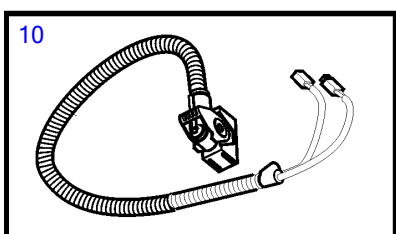

## D11A-C, D11A-D

REF	PART NO.	QTY	DESCRIPTION	SEE SEC.	NOTES
1	21352262	1	Display		Replaced by 21631438
	21631438	1	Kit		
2		1	• Display		
3	830928	4	• Stud		
4	830930	4	• Nut		
5	3588207	1	• Cable kit		
6	881786	1	Cable kit		
7	977184	1	Housing		
8	873765	1	Relay		12V
	3171420	1	Relay		24V
9	3842733	1	Extension cable'verl		L=3.0m
	3842734	1	Extension cable'verl		L=5.0m
	3842735	1	Extension cable'verl		L=7.0m
	3842736	1	Extension cable'verl		L=9.0m
	3842737	1	Extension cable'verl		L=11.0m
	21172469	1	Extension cable'verl		L=20m
	21172470	1	Extension cable'verl		L=40m
	874789	1	Cable kit		PCU-HCU, 6 pole, L=5.0m
	889550	1	Cable		PCU-HCU, 6 pole, L=7.0m
	889551	1	Cable		PCU-HCU, 6 pole, L=9.0m
	889552	1	Cable		PCU-HCU, 6 pole, L=11.0m
	888013	1	Cable		PCU-HCU, 6 pole, L=13.0m
10	40005754	1	Wiring harness		Engine-PCU cable., L=2.65m
11	874676	1	Cable kit		EVC control lever cable, 6-pole., L=1.5m
12	3588972	1	Cable kit		T-connector bus cable, 6-pole., L=0.5m
13	3587070	1	Starter switch, set		Kit with 2 key switch with identical key.
14	3587071	1	Starter switch		
15	859955	1	• Plastic nut		
16	859953	1	• Key		State key code when ordering.
			• Bulletin 49-30	49-30-EN	Key P/N 859953
17	888004	1	Cable, starter switch		
18	21321153	X	Control unit, not programmed		HCU. Software ordered separately or downloaded with Vodia.
	3586261	X	Software		Warehouse programming. This p/n can not be ordered, but will be used for invoicing.
	3586259	X	Software		Vodia-programming. This p/n can not be ordered, but will be used for invoicing.
	21172467		Control unit		XCU
19	21339311	X	Control unit, not programmed		PCU. Software ordered separately or downloaded with Vodia.
	3586267	X	Software		Warehouse programming. This p/n can not be ordered, but will be used for invoicing.
	3586266	X	Software		Vodia-programming. This p/n can not be ordered, but will be used for invoicing.
20	21230875	4	Sleeve		
21	976104	4	Flange screw		
22	3886666	1	Cable, synchronizing		Synchronizing cabel for twin installation. 6 pole., L=1.5m
	21166002	1	Wiring harness		L=7m
	21166003	1	Wiring harness		L=9m
	21166004	1	Wiring harness		L=13m
23	3885343	1	Wiring harness		Triple and quadruple installation.
24	3807229	1	Wiring harness, fuel		
25	40005753	1	Wiring harness		
26	3588206	1	Cable kit, y-split		For connecting extra equipment to Multilink
27	3808852	1	Cable kit, instruments, panels		
28	3587054	1	Sensor, multi-sensor		Through hull
29	3587055	1	Sensor, multi-sensor		Mounted on transom
30	(21281264)	1	Converter		Obsolete part
31		1	• Converter		
32	948211	2	• Cable tie		