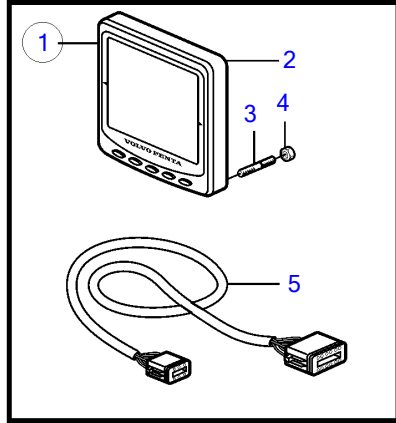

## D11A-C, D11A-D

REF	PART NO.	QTY	DESCRIPTION	SEE SEC.	NOTES
1	21352262	1	Display		Replaced by 21631438
	21631438	1	Kit		
2		1	• Display		
3	830928	4	• Stud		
4	830930	4	• Nut		
5	3588207	1	• Cable kit		
6	881786	1	Cable kit		
7	977184	1	Housing		
8	873765	1	Relay		12V
	3171420	1	Relay		24V
9	3842733	1	Extension cable'verl		L=3.0m
	3842734	1	Extension cable'verl		L=5.0m
	3842735	1	Extension cable'verl		L=7.0m
	3842736	1	Extension cable'verl		L=9.0m
	3842737	1	Extension cable'verl		L=11.0m
	21172469	1	Extension cable'verl		L=20m
	21172470	1	Extension cable'verl		L=40m
	874789	1	Cable kit		PCU-HCU, 6 pole, L=5.0m
	889550	1	Cable		PCU-HCU, 6 pole, L=7.0m
	889551	1	Cable		PCU-HCU, 6 pole, L=9.0m
	889552	1	Cable		PCU-HCU, 6 pole, L=11.0m
	888013	1	Cable		PCU-HCU, 6 pole, L=13.0m
10	40005754	1	Wiring harness		Engine-PCU cable., L=2.65m
11	874676	1	Cable kit		EVC control lever cable, 6-pole., L=1.5m
12	3588972	1	Cable kit		T-connector bus cable, 6-pole., L=0.5m
13	3587070	1	Starter switch, set		Kit with 2 key switch with identical key.
14	3587071	1	Starter switch		
15	859955	1	• Plastic nut		
16	859953	1	• Key		State key code when ordering.
			• Bulletin 49-30	49-30-EN	Key P/N 859953
17	888004	1	Cable, starter switch		
18	21321153	X	Control unit, not programmed		HCU. Software ordered separately or downloaded with Vodia.
	3586261	X	Software		Warehouse programming. This p/n can not be ordered, but will be used for invoicing.
	3586259	X	Software		Vodia-programming. This p/n can not be ordered, but will be used for invoicing.
	21172467		Control unit		XCU
19	21339311	X	Control unit, not programmed		PCU. Software ordered separately or downloaded with Vodia.
	3586267	X	Software		Warehouse programming. This p/n can not be ordered, but will be used for invoicing.
	3586266	X	Software		Vodia-programming. This p/n can not be ordered, but will be used for invoicing.
20	21230875	4	Sleeve		
21	976104	4	Flange screw		
22	3886666	1	Cable, synchronizing		Synchronizing cabel for twin installation. 6 pole., L=1.5m
	21166002	1	Wiring harness		L=7m
	21166003	1	Wiring harness		L=9m
	21166004	1	Wiring harness		L=13m
23	3885343	1	Wiring harness		Triple and quadruple installation.
24	3807229	1	Wiring harness, fuel		
25	40005753	1	Wiring harness		
26	3588206	1	Cable kit, y-split		For connecting extra equipment to Multilink
27	3808852	1	Cable kit, instruments, panels		
28	3587054	1	Sensor, multi-sensor		Through hull
29	3587055	1	Sensor, multi-sensor		Mounted on transom
30	(21281264)	1	Converter		Obsolete part
31		1	• Converter		
32	948211	2	• Cable tie		