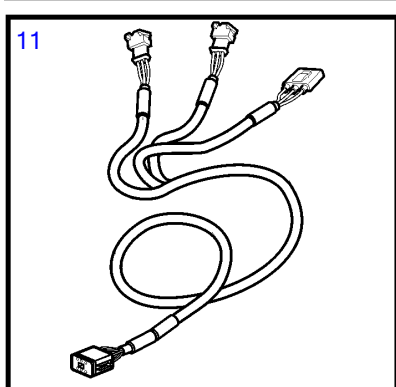

## D11A-C, D11A-D

REF	PART NO.	QTY	DESCRIPTION	SEE SEC.	NOTES
1	21352262	1	Display		Replaced by 21631438
	21631438	1	Kit		
2		1	• Display		
3	830928	4	• Stud		
4	830930	4	• Nut		
5	3588207	1	• Cable kit		
6	881786	1	Cable kit		
7	977184	1	Housing		
8	873765	1	Relay		12V
	3171420	1	Relay		24V
9	3842733	1	Extension cable'verl		L=3.0m
	3842734	1	Extension cable'verl		L=5.0m
	3842735	1	Extension cable'verl		L=7.0m
	3842736	1	Extension cable'verl		L=9.0m
	3842737	1	Extension cable'verl		L=11.0m
	21172469	1	Extension cable'verl		L=20m
	21172470	1	Extension cable'verl		L=40m
	874789	1	Cable kit		PCU-HCU, 6 pole, L=5.0m
	889550	1	Cable		PCU-HCU, 6 pole, L=7.0m
	889551	1	Cable		PCU-HCU, 6 pole, L=9.0m
	889552	1	Cable		PCU-HCU, 6 pole, L=11.0m
	888013	1	Cable		PCU-HCU, 6 pole, L=13.0m
10	40005754	1	Wiring harness		Engine-PCU cable., L=2.65m
11	874676	1	Cable kit		EVC control lever cable, 6-pole., L=1.5m
12	3588972	1	Cable kit		T-connector bus cable, 6-pole., L=0.5m
13	3587070	1	Starter switch, set		Kit with 2 key switch with identical key.
14	3587071	1	Starter switch		
15	859955	1	• Plastic nut		
16	859953	1	• Key		State key code when ordering.
			• Bulletin 49-30	49-30-EN	Key P/N 859953
17	888004	1	Cable, starter switch		
18	21321153	X	Control unit, not programmed		HCU. Software ordered separately or downloaded with Vodia.
	3586261	X	Software		Warehouse programming. This p/n can not be ordered, but will be used for invoicing.
	3586259	X	Software		Vodia-programming. This p/n can not be ordered, but will be used for invoicing.
	21172467		Control unit		XCU
19	21339311	X	Control unit, not programmed		PCU. Software ordered separately or downloaded with Vodia.
	3586267	X	Software		Warehouse programming. This p/n can not be ordered, but will be used for invoicing.
	3586266	X	Software		Vodia-programming. This p/n can not be ordered, but will be used for invoicing.
20	21230875	4	Sleeve		
21	976104	4	Flange screw		
22	3886666	1	Cable, synchronizing		Synchronizing cabel for twin installation. 6 pole., L=1.5m
	21166002	1	Wiring harness		L=7m
	21166003	1	Wiring harness		L=9m
	21166004	1	Wiring harness		L=13m
23	3885343	1	Wiring harness		Triple and quadruple installation.
24	3807229	1	Wiring harness, fuel		
25	40005753	1	Wiring harness		
26	3588206	1	Cable kit, y-split		For connecting extra equipment to Multilink
27	3808852	1	Cable kit, instruments, panels		
28	3587054	1	Sensor, multi-sensor		Through hull
29	3587055	1	Sensor, multi-sensor		Mounted on transom
30	(21281264)	1	Converter		Obsolete part
31		1	• Converter		
32	948211	2	• Cable tie		