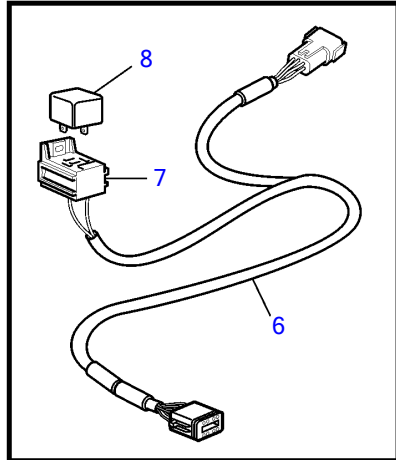

## D11A-C, D11A-D

REF	PART NO.	QTY	DESCRIPTION	SEE SEC.	NOTES
1	21352262	1	Display		Replaced by 21631438
	21631438	1	Kit		
2		1	• Display		
3	830928	4	• Stud		
4	830930	4	• Nut		
5	3588207	1	• Cable kit		
6	881786	1	Cable kit		
7	977184	1	Housing		
8	873765	1	Relay		12V
	3171420	1	Relay		24V
9	3842733	1	Extension cable'verl		L=3.0m
	3842734	1	Extension cable'verl		L=5.0m
	3842735	1	Extension cable'verl		L=7.0m
	3842736	1	Extension cable'verl		L=9.0m
	3842737	1	Extension cable'verl		L=11.0m
	21172469	1	Extension cable'verl		L=20m
	21172470	1	Extension cable'verl		L=40m
	874789	1	Cable kit		PCU-HCU, 6 pole, L=5.0m
	889550	1	Cable		PCU-HCU, 6 pole, L=7.0m
	889551	1	Cable		PCU-HCU, 6 pole, L=9.0m
	889552	1	Cable		PCU-HCU, 6 pole, L=11.0m
	888013	1	Cable		PCU-HCU, 6 pole, L=13.0m
10	40005754	1	Wiring harness		Engine-PCU cable., L=2.65m
11	874676	1	Cable kit		EVC control lever cable, 6-pole., L=1.5m
12	3588972	1	Cable kit		T-connector bus cable, 6-pole., L=0.5m
13	3587070	1	Starter switch, set		Kit with 2 key switch with identical key.
14	3587071	1	Starter switch		
15	859955	1	• Plastic nut		
16	859953	1	• Key		State key code when ordering.
			• Bulletin 49-30	49-30-EN	Key P/N 859953
17	888004	1	Cable, starter switch		
18	21321153	X	Control unit, not programmed		HCU. Software ordered separately or downloaded with Vodia.
	3586261	X	Software		Warehouse programming. This p/n can not be ordered, but will be used for invoicing.
	3586259	X	Software		Vodia-programming. This p/n can not be ordered, but will be used for invoicing.
	21172467		Control unit		XCU
19	21339311	X	Control unit, not programmed		PCU. Software ordered separately or downloaded with Vodia.
	3586267	X	Software		Warehouse programming. This p/n can not be ordered, but will be used for invoicing.
	3586266	X	Software		Vodia-programming. This p/n can not be ordered, but will be used for invoicing.
20	21230875	4	Sleeve		
21	976104	4	Flange screw		
22	3886666	1	Cable, synchronizing		Synchronizing cabel for twin installation. 6 pole., L=1.5m
	21166002	1	Wiring harness		L=7m
	21166003	1	Wiring harness		L=9m
	21166004	1	Wiring harness		L=13m
23	3885343	1	Wiring harness		Triple and quadruple installation.
24	3807229	1	Wiring harness, fuel		
25	40005753	1	Wiring harness		
26	3588206	1	Cable kit, y-split		For connecting extra equipment to Multilink
27	3808852	1	Cable kit, instruments, panels		
28	3587054	1	Sensor, multi-sensor		Through hull
29	3587055	1	Sensor, multi-sensor		Mounted on transom
30	(21281264)	1	Converter		Obsolete part
31		1	• Converter		
32	948211	2	• Cable tie		