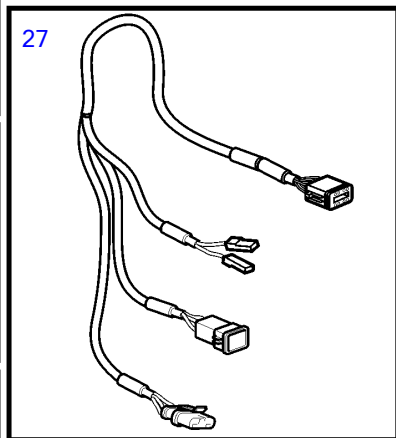

## D11A-C, D11A-D

REF	PART NO.	QTY	DESCRIPTION	SEE SEC.	NOTES
1	21352262	1	Display		Replaced by 21631438
	21631438	1	Kit		
2		1	• Display		
3	830928	4	• Stud		
4	830930	4	• Nut		
5	3588207	1	• Cable kit		
6	881786	1	Cable kit		
7	977184	1	Housing		
8	873765	1	Relay		12V
	3171420	1	Relay		24V
9	3842733	1	Extension cable'verl		L=3.0m
	3842734	1	Extension cable'verl		L=5.0m
	3842735	1	Extension cable'verl		L=7.0m
	3842736	1	Extension cable'verl		L=9.0m
	3842737	1	Extension cable'verl		L=11.0m
	21172469	1	Extension cable'verl		L=20m
	21172470	1	Extension cable'verl		L=40m
	874789	1	Cable kit		PCU-HCU, 6 pole, L=5.0m
	889550	1	Cable		PCU-HCU, 6 pole, L=7.0m
	889551	1	Cable		PCU-HCU, 6 pole, L=9.0m
	889552	1	Cable		PCU-HCU, 6 pole, L=11.0m
	888013	1	Cable		PCU-HCU, 6 pole, L=13.0m
10	40005754	1	Wiring harness		Engine-PCU cable., L=2.65m
11	874676	1	Cable kit		EVC control lever cable, 6-pole., L=1.5m
12	3588972	1	Cable kit		T-connector bus cable, 6-pole., L=0.5m
13	3587070	1	Starter switch, set		Kit with 2 key switch with identical key.
14	3587071	1	Starter switch		
15	859955	1	• Plastic nut		
16	859953	1	• Key		State key code when ordering.
			• Bulletin 49-30	49-30-EN	Key P/N 859953
17	888004	1	Cable, starter switch		
18	21321153	X	Control unit, not programmed		HCU. Software ordered separately or downloaded with Vodia.
	3586261	X	Software		Warehouse programming. This p/n can not be ordered, but will be used for invoicing.
	3586259	X	Software		Vodia-programming. This p/n can not be ordered, but will be used for invoicing.
	21172467		Control unit		XCU
19	21339311	X	Control unit, not programmed		PCU. Software ordered separately or downloaded with Vodia.
	3586267	X	Software		Warehouse programming. This p/n can not be ordered, but will be used for invoicing.
	3586266	X	Software		Vodia-programming. This p/n can not be ordered, but will be used for invoicing.
20	21230875	4	Sleeve		
21	976104	4	Flange screw		
22	3886666	1	Cable, synchronizing		Synchronizing cabel for twin installation. 6 pole., L=1.5m
	21166002	1	Wiring harness		L=7m
	21166003	1	Wiring harness		L=9m
	21166004	1	Wiring harness		L=13m
23	3885343	1	Wiring harness		Triple and quadruple installation.
24	3807229	1	Wiring harness, fuel		
25	40005753	1	Wiring harness		
26	3588206	1	Cable kit, y-split		For connecting extra equipment to Multilink
27	3808852	1	Cable kit, instruments, panels		
28	3587054	1	Sensor, multi-sensor		Through hull
29	3587055	1	Sensor, multi-sensor		Mounted on transom
30	(21281264)	1	Converter		Obsolete part
31		1	• Converter		
32	948211	2	• Cable tie		