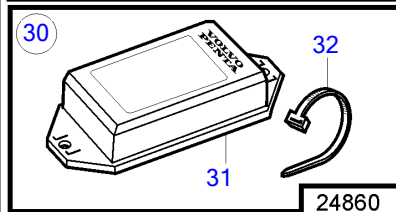

## D11A-C, D11A-D

REF	PART NO.	QTY	DESCRIPTION	SEE SEC.	NOTES
1	21352262	1	Display		Replaced by 21631438
	21631438	1	Kit		
2		1	• Display		
3	830928	4	• Stud		
4	830930	4	• Nut		
5	3588207	1	• Cable kit		
6	881786	1	Cable kit		
7	977184	1	Housing		
8	873765	1	Relay		12V
	3171420	1	Relay		24V
9	3842733	1	Extension cable'verl		L=3.0m
	3842734	1	Extension cable'verl		L=5.0m
	3842735	1	Extension cable'verl		L=7.0m
	3842736	1	Extension cable'verl		L=9.0m
	3842737	1	Extension cable'verl		L=11.0m
	21172469	1	Extension cable'verl		L=20m
	21172470	1	Extension cable'verl		L=40m
	874789	1	Cable kit		PCU-HCU, 6 pole, L=5.0m
	889550	1	Cable		PCU-HCU, 6 pole, L=7.0m
	889551	1	Cable		PCU-HCU, 6 pole, L=9.0m
	889552	1	Cable		PCU-HCU, 6 pole, L=11.0m
	888013	1	Cable		PCU-HCU, 6 pole, L=13.0m
10	40005754	1	Wiring harness		Engine-PCU cable., L=2.65m
11	874676	1	Cable kit		EVC control lever cable, 6-pole., L=1.5m
12	3588972	1	Cable kit		T-connector bus cable, 6-pole., L=0.5m
13	3587070	1	Starter switch, set		Kit with 2 key switch with identical key.
14	3587071	1	Starter switch		
15	859955	1	• Plastic nut		
16	859953	1	• Key		State key code when ordering.
			• Bulletin 49-30	49-30-EN	Key P/N 859953
17	888004	1	Cable, starter switch		
18	21321153	X	Control unit, not programmed		HCU. Software ordered separately or downloaded with Vodia.
	3586261	X	Software		Warehouse programming. This p/n can not be ordered, but will be used for invoicing.
	3586259	X	Software		Vodia-programming. This p/n can not be ordered, but will be used for invoicing.
	21172467		Control unit		XCU
19	21339311	X	Control unit, not programmed		PCU. Software ordered separately or downloaded with Vodia.
	3586267	X	Software		Warehouse programming. This p/n can not be ordered, but will be used for invoicing.
	3586266	X	Software		Vodia-programming. This p/n can not be ordered, but will be used for invoicing.
20	21230875	4	Sleeve		
21	976104	4	Flange screw		
22	3886666	1	Cable, synchronizing		Synchronizing cabel for twin installation. 6 pole., L=1.5m
	21166002	1	Wiring harness		L=7m
	21166003	1	Wiring harness		L=9m
	21166004	1	Wiring harness		L=13m
23	3885343	1	Wiring harness		Triple and quadruple installation.
24	3807229	1	Wiring harness, fuel		
25	40005753	1	Wiring harness		
26	3588206	1	Cable kit, y-split		For connecting extra equipment to Multilink
27	3808852	1	Cable kit, instruments, panels		
28	3587054	1	Sensor, multi-sensor		Through hull
29	3587055	1	Sensor, multi-sensor		Mounted on transom
30	(21281264)	1	Converter		Obsolete part
31		1	• Converter		
32	948211	2	• Cable tie		