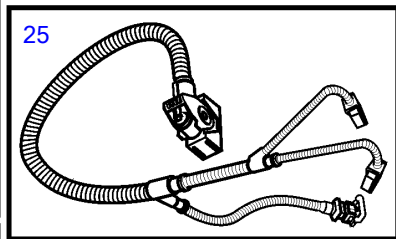

## D11A-C, D11A-D

REF	PART NO.	QTY	DESCRIPTION	SEE SEC.	NOTES
1	21352262	1	Display		Replaced by 21631438
	21631438	1	Kit		
2		1	• Display		
3	830928	4	• Stud		
4	830930	4	• Nut		
5	3588207	1	• Cable kit		
6	881786	1	Cable kit		
7	977184	1	Housing		
8	873765	1	Relay		12V
	3171420	1	Relay		24V
9	3842733	1	Extension cable'verl		L=3.0m
	3842734	1	Extension cable'verl		L=5.0m
	3842735	1	Extension cable'verl		L=7.0m
	3842736	1	Extension cable'verl		L=9.0m
	3842737	1	Extension cable'verl		L=11.0m
	21172469	1	Extension cable'verl		L=20m
	21172470	1	Extension cable'verl		L=40m
	874789	1	Cable kit		PCU-HCU, 6 pole, L=5.0m
	889550	1	Cable		PCU-HCU, 6 pole, L=7.0m
	889551	1	Cable		PCU-HCU, 6 pole, L=9.0m
	889552	1	Cable		PCU-HCU, 6 pole, L=11.0m
	888013	1	Cable		PCU-HCU, 6 pole, L=13.0m
10	40005754	1	Wiring harness		Engine-PCU cable., L=2.65m
11	874676	1	Cable kit		EVC control lever cable, 6-pole., L=1.5m
12	3588972	1	Cable kit		T-connector bus cable, 6-pole., L=0.5m
13	3587070	1	Starter switch, set		Kit with 2 key switch with identical key.
14	3587071	1	Starter switch		
15	859955	1	• Plastic nut		
16	859953	1	• Key		State key code when ordering.
			• Bulletin 49-30	49-30-EN	Key P/N 859953
17	888004	1	Cable, starter switch		
18	21321153	X	Control unit, not programmed		HCU. Software ordered separately or downloaded with Vodia.
	3586261	X	Software		Warehouse programming. This p/n can not be ordered, but will be used for invoicing.
	3586259	X	Software		Vodia-programming. This p/n can not be ordered, but will be used for invoicing.
	21172467		Control unit		XCU
19	21339311	X	Control unit, not programmed		PCU. Software ordered separately or downloaded with Vodia.
	3586267	X	Software		Warehouse programming. This p/n can not be ordered, but will be used for invoicing.
	3586266	X	Software		Vodia-programming. This p/n can not be ordered, but will be used for invoicing.
20	21230875	4	Sleeve		
21	976104	4	Flange screw		
22	3886666	1	Cable, synchronizing		Synchronizing cabel for twin installation. 6 pole., L=1.5m
	21166002	1	Wiring harness		L=7m
	21166003	1	Wiring harness		L=9m
	21166004	1	Wiring harness		L=13m
23	3885343	1	Wiring harness		Triple and quadruple installation.
24	3807229	1	Wiring harness, fuel		
25	40005753	1	Wiring harness		
26	3588206	1	Cable kit, y-split		For connecting extra equipment to Multilink
27	3808852	1	Cable kit, instruments, panels		
28	3587054	1	Sensor, multi-sensor		Through hull
29	3587055	1	Sensor, multi-sensor		Mounted on transom
30	(21281264)	1	Converter		Obsolete part
31		1	• Converter		
32	948211	2	• Cable tie		