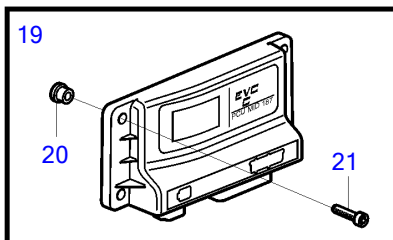

## D11A-C, D11A-D

REF	PART NO.	QTY	DESCRIPTION	SEE SEC.	NOTES
1	21352262	1	Display		Replaced by 21631438
	21631438	1	Kit		
2		1	• Display		
3	830928	4	• Stud		
4	830930	4	• Nut		
5	3588207	1	• Cable kit		
6	881786	1	Cable kit		
7	977184	1	Housing		
8	873765	1	Relay		12V
	3171420	1	Relay		24V
9	3842733	1	Extension cable'verl		L=3.0m
	3842734	1	Extension cable'verl		L=5.0m
	3842735	1	Extension cable'verl		L=7.0m
	3842736	1	Extension cable'verl		L=9.0m
	3842737	1	Extension cable'verl		L=11.0m
	21172469	1	Extension cable'verl		L=20m
	21172470	1	Extension cable'verl		L=40m
	874789	1	Cable kit		PCU-HCU, 6 pole, L=5.0m
	889550	1	Cable		PCU-HCU, 6 pole, L=7.0m
	889551	1	Cable		PCU-HCU, 6 pole, L=9.0m
	889552	1	Cable		PCU-HCU, 6 pole, L=11.0m
	888013	1	Cable		PCU-HCU, 6 pole, L=13.0m
10	40005754	1	Wiring harness		Engine-PCU cable., L=2.65m
11	874676	1	Cable kit		EVC control lever cable, 6-pole., L=1.5m
12	3588972	1	Cable kit		T-connector bus cable, 6-pole., L=0.5m
13	3587070	1	Starter switch, set		Kit with 2 key switch with identical key.
14	3587071	1	Starter switch		
15	859955	1	• Plastic nut		
16	859953	1	• Key		State key code when ordering.
			• Bulletin 49-30	49-30-EN	Key P/N 859953
17	888004	1	Cable, starter switch		
18	21321153	X	Control unit, not programmed		HCU. Software ordered separately or downloaded with Vodia.
	3586261	X	Software		Warehouse programming. This p/n can not be ordered, but will be used for invoicing.
	3586259	X	Software		Vodia-programming. This p/n can not be ordered, but will be used for invoicing.
	21172467		Control unit		XCU
19	21339311	X	Control unit, not programmed		PCU. Software ordered separately or downloaded with Vodia.
	3586267	X	Software		Warehouse programming. This p/n can not be ordered, but will be used for invoicing.
	3586266	X	Software		Vodia-programming. This p/n can not be ordered, but will be used for invoicing.
20	21230875	4	Sleeve		
21	976104	4	Flange screw		
22	3886666	1	Cable, synchronizing		Synchronizing cabel for twin installation. 6 pole., L=1.5m
	21166002	1	Wiring harness		L=7m
	21166003	1	Wiring harness		L=9m
	21166004	1	Wiring harness		L=13m
23	3885343	1	Wiring harness		Triple and quadruple installation.
24	3807229	1	Wiring harness, fuel		
25	40005753	1	Wiring harness		
26	3588206	1	Cable kit, y-split		For connecting extra equipment to Multilink
27	3808852	1	Cable kit, instruments, panels		
28	3587054	1	Sensor, multi-sensor		Through hull
29	3587055	1	Sensor, multi-sensor		Mounted on transom
30	(21281264)	1	Converter		Obsolete part
31		1	• Converter		
32	948211	2	• Cable tie		