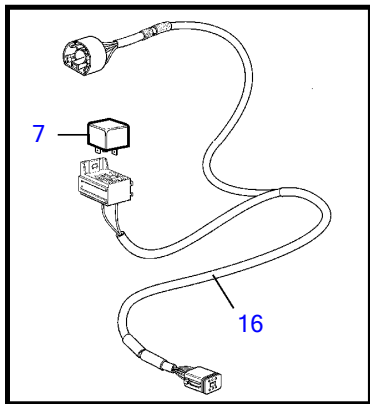

D11A-A, D11A-B, D11A-C, D11A-D

25394

D11A-A, D11A-B, D11A-C, D11A-D

REF	PART NO.	QTY	DESCRIPTION	SEE SEC.	NOTES
1	3884818	1	Display		Replaced by 3849972
	3849972	1	Display		Replaced by 3595108
	3595108	1	Display		Replaced by 21173162
	21173162	1	Display		
2	830928	4	• Stud		
3	830930	4	• Nut		
4	3588207	1	• Cable kit		
5	881786	1	Cable kit		
6	977184	1	Housing		
7	873765	1	Relay		12V
	3171420	1	Relay		24V
8	874789	1	Cable kit		PCU-HCU, 6 pole, L=5.0m
	889550	1	Cable		PCU-HCU, 6 pole, L=7.0m
	889551	1	Cable		PCU-HCU, 6 pole, L=9.0m
	889552	1	Cable		PCU-HCU, 6 pole, L=11.0m
	888013	1	Cable		PCU-HCU, 6 pole, L=13.0m
	3889410	1	Extension cable'verl		Extension cables. Multilink, 6-pin., L=1.5m
	3842733	1	Extension cable'verl		Extension cables. Multilink, 6-pin., L=3.0m
	3842734	1	Extension cable'verl		Extension cables. Multilink, 6-pin., L=5.0m
	3842735	1	Extension cable'verl		Extension cables. Multilink, 6-pin., L=7.0m
	3842736	1	Extension cable'verl		Extension cables. Multilink, 6-pin., L=9.0m
	3842737	1	Extension cable'verl		Extension cables. Multilink, 6-pin., L=11.0m
	21172469	1	Extension cable'verl		Extension cables. Multilink, 6-pin., L=20m
	21172470	1	Extension cable'verl		Extension cables. Multilink, 6-pin., L=40m
	3587145	1	Cable		Extension cable for control pontentiometer. 3-polig. L=2,0m
9	21122603	1	Cable		Engine-PCU cable., L=3.0m
	21122605	1	Cable		Engine-PCU cable., L=5.0m
10	874676	1	Cable kit		EVC control lever cable, 6-pole., L=1.5m
11	3588972	1	Cable kit		Y-connector bus cable, 6-pole., L=0.5m
12	3587070	1	Starter switch, set		Kit with 2 key switch with identical key.
13	3587071	1	Starter switch		
14	859955	1	• Plastic nut		
15	859953	1	• Key		State key code when ordering.
			• Bulletin 49-30	49-30-EN	Key P/N 859953
16	888004	1	Cable, starter switch		
17	3884481	X	Control unit, not programmed		HCU. Software ordered separately or downloaded with Vodia.
	3586261	X	Software		Warehouse programming. This p/n can not be ordered, but will be used for invoicing.
	3586259	X	Software		Vodia-programming. This p/n can not be ordered, but will be used for invoicing.
18	3884480	X	Control unit, not programmed		PCU. Software ordered separately or downloaded with Vodia.
	3586267	X	Software		Warehouse programming. This p/n can not be ordered, but will be used for invoicing.
	3586266	X	Software		Vodia-programming. This p/n can not be ordered, but will be used for invoicing.
19	3886666	1	Cable		L=1.5m
	21166002	1	Wiring harness		7m
	21166003	1	Wiring harness		9m
	21166004	1	Wiring harness		13m
20	874807	1	Cable kit, fuel, water, rudder		
21	3588206	1	Cable kit, y-split		
22	3808852	1	Cable kit, instruments, panels		
23	21509941	1	Control unit		