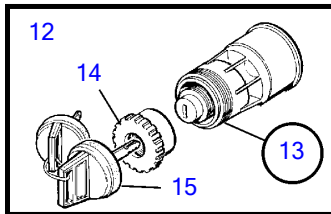

D11A-A, D11A-B, D11A-C, D11A-D

25394

D11A-A, D11A-B, D11A-C, D11A-D

REF	PART NO.	QTY	DESCRIPTION	SEE SEC.	NOTES
1	3884818	1	Display		Replaced by 3849972
	3849972	1	Display		Replaced by 3595108
	3595108	1	Display		Replaced by 21173162
	21173162	1	Display		
2	830928	4	• Stud		
3	830930	4	• Nut		
4	3588207	1	• Cable kit		
5	881786	1	Cable kit		
6	977184	1	Housing		
7	873765	1	Relay		12V
	3171420	1	Relay		24V
8	874789	1	Cable kit		PCU-HCU, 6 pole, L=5.0m
	889550	1	Cable		PCU-HCU, 6 pole, L=7.0m
	889551	1	Cable		PCU-HCU, 6 pole, L=9.0m
	889552	1	Cable		PCU-HCU, 6 pole, L=11.0m
	888013	1	Cable		PCU-HCU, 6 pole, L=13.0m
	3889410	1	Extension cable'verl		Extension cables. Multilink, 6-pin., L=1.5m
	3842733	1	Extension cable'verl		Extension cables. Multilink, 6-pin., L=3.0m
	3842734	1	Extension cable'verl		Extension cables. Multilink, 6-pin., L=5.0m
	3842735	1	Extension cable'verl		Extension cables. Multilink, 6-pin., L=7.0m
	3842736	1	Extension cable'verl		Extension cables. Multilink, 6-pin., L=9.0m
	3842737	1	Extension cable'verl		Extension cables. Multilink, 6-pin., L=11.0m
	21172469	1	Extension cable'verl		Extension cables. Multilink, 6-pin., L=20m
	21172470	1	Extension cable'verl		Extension cables. Multilink, 6-pin., L=40m
	3587145	1	Cable		Extension cable for control pontentiometer. 3-polig. L=2,0m
9	21122603	1	Cable		Engine-PCU cable., L=3.0m
	21122605	1	Cable		Engine-PCU cable., L=5.0m
10	874676	1	Cable kit		EVC control lever cable, 6-pole., L=1.5m
11	3588972	1	Cable kit		Y-connector bus cable, 6-pole., L=0.5m
12	3587070	1	Starter switch, set		Kit with 2 key switch with identical key.
13	3587071	1	Starter switch		
14	859955	1	• Plastic nut		
15	859953	1	• Key		State key code when ordering.
			• Bulletin 49-30	49-30-EN	Key P/N 859953
16	888004	1	Cable, starter switch		
17	3884481	X	Control unit, not programmed		HCU. Software ordered separately or downloaded with Vodia.
	3586261	X	Software		Warehouse programming. This p/n can not be ordered, but will be used for invoicing.
	3586259	X	Software		Vodia-programming. This p/n can not be ordered, but will be used for invoicing.
18	3884480	X	Control unit, not programmed		PCU. Software ordered separately or downloaded with Vodia.
	3586267	X	Software		Warehouse programming. This p/n can not be ordered, but will be used for invoicing.
	3586266	X	Software		Vodia-programming. This p/n can not be ordered, but will be used for invoicing.
19	3886666	1	Cable		L=1.5m
	21166002	1	Wiring harness		7m
	21166003	1	Wiring harness		9m
	21166004	1	Wiring harness		13m
20	874807	1	Cable kit, fuel, water, rudder		
21	3588206	1	Cable kit, y-split		
22	3808852	1	Cable kit, instruments, panels		
23	21509941	1	Control unit		