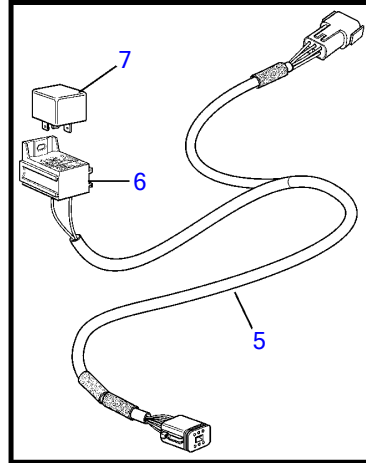

D11A-A, D11A-B, D11A-C, D11A-D

25394

D11A-A, D11A-B, D11A-C, D11A-D

REF	PART NO.	QTY	DESCRIPTION	SEE SEC.	NOTES
1	3884818	1	Display		Replaced by 3849972
	3849972	1	Display		Replaced by 3595108
	3595108	1	Display		Replaced by 21173162
	21173162	1	Display		
2	830928	4	• Stud		
3	830930	4	• Nut		
4	3588207	1	• Cable kit		
5	881786	1	Cable kit		
6	977184	1	Housing		
7	873765	1	Relay		12V
	3171420	1	Relay		24V
8	874789	1	Cable kit		PCU-HCU, 6 pole, L=5.0m
	889550	1	Cable		PCU-HCU, 6 pole, L=7.0m
	889551	1	Cable		PCU-HCU, 6 pole, L=9.0m
	889552	1	Cable		PCU-HCU, 6 pole, L=11.0m
	888013	1	Cable		PCU-HCU, 6 pole, L=13.0m
	3889410	1	Extension cable'verl		Extension cables. Multilink, 6-pin., L=1.5m
	3842733	1	Extension cable'verl		Extension cables. Multilink, 6-pin., L=3.0m
	3842734	1	Extension cable'verl		Extension cables. Multilink, 6-pin., L=5.0m
	3842735	1	Extension cable'verl		Extension cables. Multilink, 6-pin., L=7.0m
	3842736	1	Extension cable'verl		Extension cables. Multilink, 6-pin., L=9.0m
	3842737	1	Extension cable'verl		Extension cables. Multilink, 6-pin., L=11.0m
	21172469	1	Extension cable'verl		Extension cables. Multilink, 6-pin., L=20m
	21172470	1	Extension cable'verl		Extension cables. Multilink, 6-pin., L=40m
	3587145	1	Cable		Extension cable for control pontentiometer. 3-polig. L=2,0m
9	21122603	1	Cable		Engine-PCU cable., L=3.0m
	21122605	1	Cable		Engine-PCU cable., L=5.0m
10	874676	1	Cable kit		EVC control lever cable, 6-pole., L=1.5m
11	3588972	1	Cable kit		Y-connector bus cable, 6-pole., L=0.5m
12	3587070	1	Starter switch, set		Kit with 2 key switch with identical key.
13	3587071	1	Starter switch		
14	859955	1	• Plastic nut		
15	859953	1	• Key		State key code when ordering.
			• Bulletin 49-30	49-30-EN	Key P/N 859953
16	888004	1	Cable, starter switch		
17	3884481	X	Control unit, not programmed		HCU. Software ordered separately or downloaded with Vodia.
	3586261	X	Software		Warehouse programming. This p/n can not be ordered, but will be used for invoicing.
	3586259	X	Software		Vodia-programming. This p/n can not be ordered, but will be used for invoicing.
18	3884480	X	Control unit, not programmed		PCU. Software ordered separately or downloaded with Vodia.
	3586267	X	Software		Warehouse programming. This p/n can not be ordered, but will be used for invoicing.
	3586266	X	Software		Vodia-programming. This p/n can not be ordered, but will be used for invoicing.
19	3886666	1	Cable		L=1.5m
	21166002	1	Wiring harness		7m
	21166003	1	Wiring harness		9m
	21166004	1	Wiring harness		13m
20	874807	1	Cable kit, fuel, water, rudder		
21	3588206	1	Cable kit, y-split		
22	3808852	1	Cable kit, instruments, panels		
23	21509941	1	Control unit		