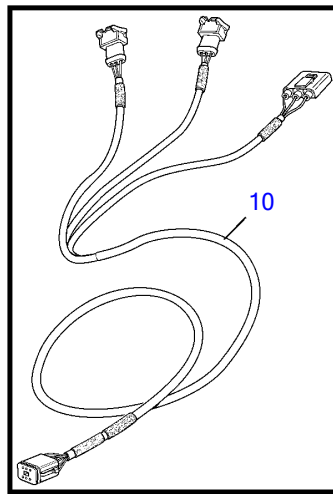

D11A-A, D11A-B, D11A-C, D11A-D

25394

D11A-A, D11A-B, D11A-C, D11A-D

REF	PART NO.	QTY	DESCRIPTION	SEE SEC.	NOTES
1	3884818	1	Display		Replaced by 3849972
	3849972	1	Display		Replaced by 3595108
	3595108	1	Display		Replaced by 21173162
	21173162	1	Display		
2	830928	4	• Stud		
3	830930	4	• Nut		
4	3588207	1	• Cable kit		
5	881786	1	Cable kit		
6	977184	1	Housing		
7	873765	1	Relay		12V
	3171420	1	Relay		24V
8	874789	1	Cable kit		PCU-HCU, 6 pole, L=5.0m
	889550	1	Cable		PCU-HCU, 6 pole, L=7.0m
	889551	1	Cable		PCU-HCU, 6 pole, L=9.0m
	889552	1	Cable		PCU-HCU, 6 pole, L=11.0m
	888013	1	Cable		PCU-HCU, 6 pole, L=13.0m
	3889410	1	Extension cable'verl		Extension cables. Multilink, 6-pin., L=1.5m
	3842733	1	Extension cable'verl		Extension cables. Multilink, 6-pin., L=3.0m
	3842734	1	Extension cable'verl		Extension cables. Multilink, 6-pin., L=5.0m
	3842735	1	Extension cable'verl		Extension cables. Multilink, 6-pin., L=7.0m
	3842736	1	Extension cable'verl		Extension cables. Multilink, 6-pin., L=9.0m
	3842737	1	Extension cable'verl		Extension cables. Multilink, 6-pin., L=11.0m
	21172469	1	Extension cable'verl		Extension cables. Multilink, 6-pin., L=20m
	21172470	1	Extension cable'verl		Extension cables. Multilink, 6-pin., L=40m
	3587145	1	Cable		Extension cable for control pontentiometer. 3-polig. L=2,0m
9	21122603	1	Cable		Engine-PCU cable., L=3.0m
	21122605	1	Cable		Engine-PCU cable., L=5.0m
10	874676	1	Cable kit		EVC control lever cable, 6-pole., L=1.5m
11	3588972	1	Cable kit		Y-connector bus cable, 6-pole., L=0.5m
12	3587070	1	Starter switch, set		Kit with 2 key switch with identical key.
13	3587071	1	Starter switch		
14	859955	1	• Plastic nut		
15	859953	1	• Key		State key code when ordering.
			• Bulletin 49-30	49-30-EN	Key P/N 859953
16	888004	1	Cable, starter switch		
17	3884481	X	Control unit, not programmed		HCU. Software ordered separately or downloaded with Vodia.
	3586261	X	Software		Warehouse programming. This p/n can not be ordered, but will be used for invoicing.
	3586259	X	Software		Vodia-programming. This p/n can not be ordered, but will be used for invoicing.
18	3884480	X	Control unit, not programmed		PCU. Software ordered separately or downloaded with Vodia.
	3586267	X	Software		Warehouse programming. This p/n can not be ordered, but will be used for invoicing.
	3586266	X	Software		Vodia-programming. This p/n can not be ordered, but will be used for invoicing.
19	3886666	1	Cable		L=1.5m
	21166002	1	Wiring harness		7m
	21166003	1	Wiring harness		9m
	21166004	1	Wiring harness		13m
20	874807	1	Cable kit, fuel, water, rudder		
21	3588206	1	Cable kit, y-split		
22	3808852	1	Cable kit, instruments, panels		
23	21509941	1	Control unit		