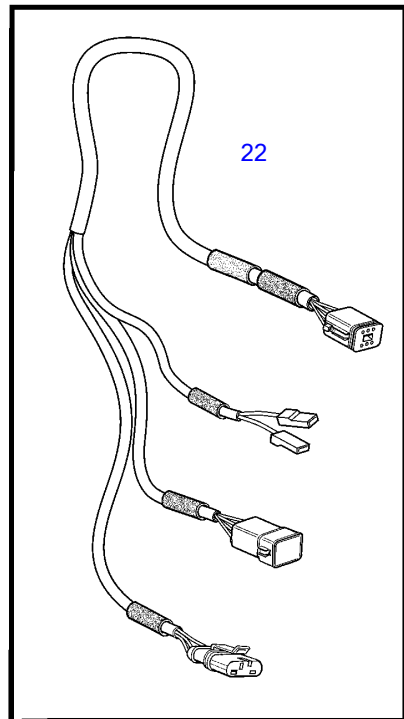

D11A-A, D11A-B, D11A-C, D11A-D

25394

D11A-A, D11A-B, D11A-C, D11A-D

REF	PART NO.	QTY	DESCRIPTION	SEE SEC.	NOTES
1	3884818	1	Display		Replaced by 3849972
	3849972	1	Display		Replaced by 3595108
	3595108	1	Display		Replaced by 21173162
	21173162	1	Display		
2	830928	4	• Stud		
3	830930	4	• Nut		
4	3588207	1	• Cable kit		
5	881786	1	Cable kit		
6	977184	1	Housing		
7	873765	1	Relay		12V
	3171420	1	Relay		24V
8	874789	1	Cable kit		PCU-HCU, 6 pole, L=5.0m
	889550	1	Cable		PCU-HCU, 6 pole, L=7.0m
	889551	1	Cable		PCU-HCU, 6 pole, L=9.0m
	889552	1	Cable		PCU-HCU, 6 pole, L=11.0m
	888013	1	Cable		PCU-HCU, 6 pole, L=13.0m
	3889410	1	Extension cable'verl		Extension cables. Multilink, 6-pin., L=1.5m
	3842733	1	Extension cable'verl		Extension cables. Multilink, 6-pin., L=3.0m
	3842734	1	Extension cable'verl		Extension cables. Multilink, 6-pin., L=5.0m
	3842735	1	Extension cable'verl		Extension cables. Multilink, 6-pin., L=7.0m
	3842736	1	Extension cable'verl		Extension cables. Multilink, 6-pin., L=9.0m
	3842737	1	Extension cable'verl		Extension cables. Multilink, 6-pin., L=11.0m
	21172469	1	Extension cable'verl		Extension cables. Multilink, 6-pin., L=20m
	21172470	1	Extension cable'verl		Extension cables. Multilink, 6-pin., L=40m
	3587145	1	Cable		Extension cable for control pontentiometer. 3-polig. L=2,0m
9	21122603	1	Cable		Engine-PCU cable., L=3.0m
	21122605	1	Cable		Engine-PCU cable., L=5.0m
10	874676	1	Cable kit		EVC control lever cable, 6-pole., L=1.5m
11	3588972	1	Cable kit		Y-connector bus cable, 6-pole., L=0.5m
12	3587070	1	Starter switch, set		Kit with 2 key switch with identical key.
13	3587071	1	Starter switch		
14	859955	1	• Plastic nut		
15	859953	1	• Key		State key code when ordering.
			• Bulletin 49-30	49-30-EN	Key P/N 859953
16	888004	1	Cable, starter switch		
17	3884481	X	Control unit, not programmed		HCU. Software ordered separately or downloaded with Vodia.
	3586261	X	Software		Warehouse programming. This p/n can not be ordered, but will be used for invoicing.
	3586259	X	Software		Vodia-programming. This p/n can not be ordered, but will be used for invoicing.
18	3884480	X	Control unit, not programmed		PCU. Software ordered separately or downloaded with Vodia.
	3586267	X	Software		Warehouse programming. This p/n can not be ordered, but will be used for invoicing.
	3586266	X	Software		Vodia-programming. This p/n can not be ordered, but will be used for invoicing.
19	3886666	1	Cable		L=1.5m
	21166002	1	Wiring harness		7m
	21166003	1	Wiring harness		9m
	21166004	1	Wiring harness		13m
20	874807	1	Cable kit, fuel, water, rudder		
21	3588206	1	Cable kit, y-split		
22	3808852	1	Cable kit, instruments, panels		
23	21509941	1	Control unit		