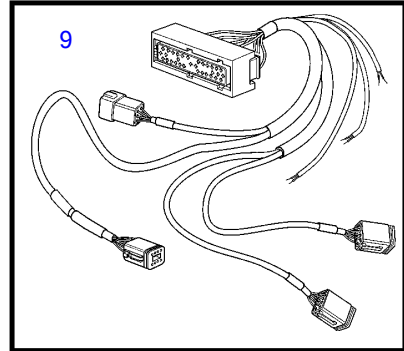

D11A-A, D11A-B, D11A-C, D11A-D

25394

D11A-A, D11A-B, D11A-C, D11A-D

REF	PART NO.	QTY	DESCRIPTION	SEE SEC.	NOTES
1	3884818	1	Display		Replaced by 3849972
	3849972	1	Display		Replaced by 3595108
	3595108	1	Display		Replaced by 21173162
	21173162	1	Display		
2	830928	4	• Stud		
3	830930	4	• Nut		
4	3588207	1	• Cable kit		
5	881786	1	Cable kit		
6	977184	1	Housing		
7	873765	1	Relay		12V
	3171420	1	Relay		24V
8	874789	1	Cable kit		PCU-HCU, 6 pole, L=5.0m
	889550	1	Cable		PCU-HCU, 6 pole, L=7.0m
	889551	1	Cable		PCU-HCU, 6 pole, L=9.0m
	889552	1	Cable		PCU-HCU, 6 pole, L=11.0m
	888013	1	Cable		PCU-HCU, 6 pole, L=13.0m
	3889410	1	Extension cable'verl		Extension cables. Multilink, 6-pin., L=1.5m
	3842733	1	Extension cable'verl		Extension cables. Multilink, 6-pin., L=3.0m
	3842734	1	Extension cable'verl		Extension cables. Multilink, 6-pin., L=5.0m
	3842735	1	Extension cable'verl		Extension cables. Multilink, 6-pin., L=7.0m
	3842736	1	Extension cable'verl		Extension cables. Multilink, 6-pin., L=9.0m
	3842737	1	Extension cable'verl		Extension cables. Multilink, 6-pin., L=11.0m
	21172469	1	Extension cable'verl		Extension cables. Multilink, 6-pin., L=20m
	21172470	1	Extension cable'verl		Extension cables. Multilink, 6-pin., L=40m
	3587145	1	Cable		Extension cable for control pontentiometer. 3-polig. L=2,0m
9	21122603	1	Cable		Engine-PCU cable., L=3.0m
	21122605	1	Cable		Engine-PCU cable., L=5.0m
10	874676	1	Cable kit		EVC control lever cable, 6-pole., L=1.5m
11	3588972	1	Cable kit		Y-connector bus cable, 6-pole., L=0.5m
12	3587070	1	Starter switch, set		Kit with 2 key switch with identical key.
13	3587071	1	Starter switch		
14	859955	1	• Plastic nut		
15	859953	1	• Key		State key code when ordering.
			• Bulletin 49-30	49-30-EN	Key P/N 859953
16	888004	1	Cable, starter switch		
17	3884481	X	Control unit, not programmed		HCU. Software ordered separately or downloaded with Vodia.
	3586261	X	Software		Warehouse programming. This p/n can not be ordered, but will be used for invoicing.
	3586259	X	Software		Vodia-programming. This p/n can not be ordered, but will be used for invoicing.
18	3884480	X	Control unit, not programmed		PCU. Software ordered separately or downloaded with Vodia.
	3586267	X	Software		Warehouse programming. This p/n can not be ordered, but will be used for invoicing.
	3586266	X	Software		Vodia-programming. This p/n can not be ordered, but will be used for invoicing.
19	3886666	1	Cable		L=1.5m
	21166002	1	Wiring harness		7m
	21166003	1	Wiring harness		9m
	21166004	1	Wiring harness		13m
20	874807	1	Cable kit, fuel, water, rudder		
21	3588206	1	Cable kit, y-split		
22	3808852	1	Cable kit, instruments, panels		
23	21509941	1	Control unit		