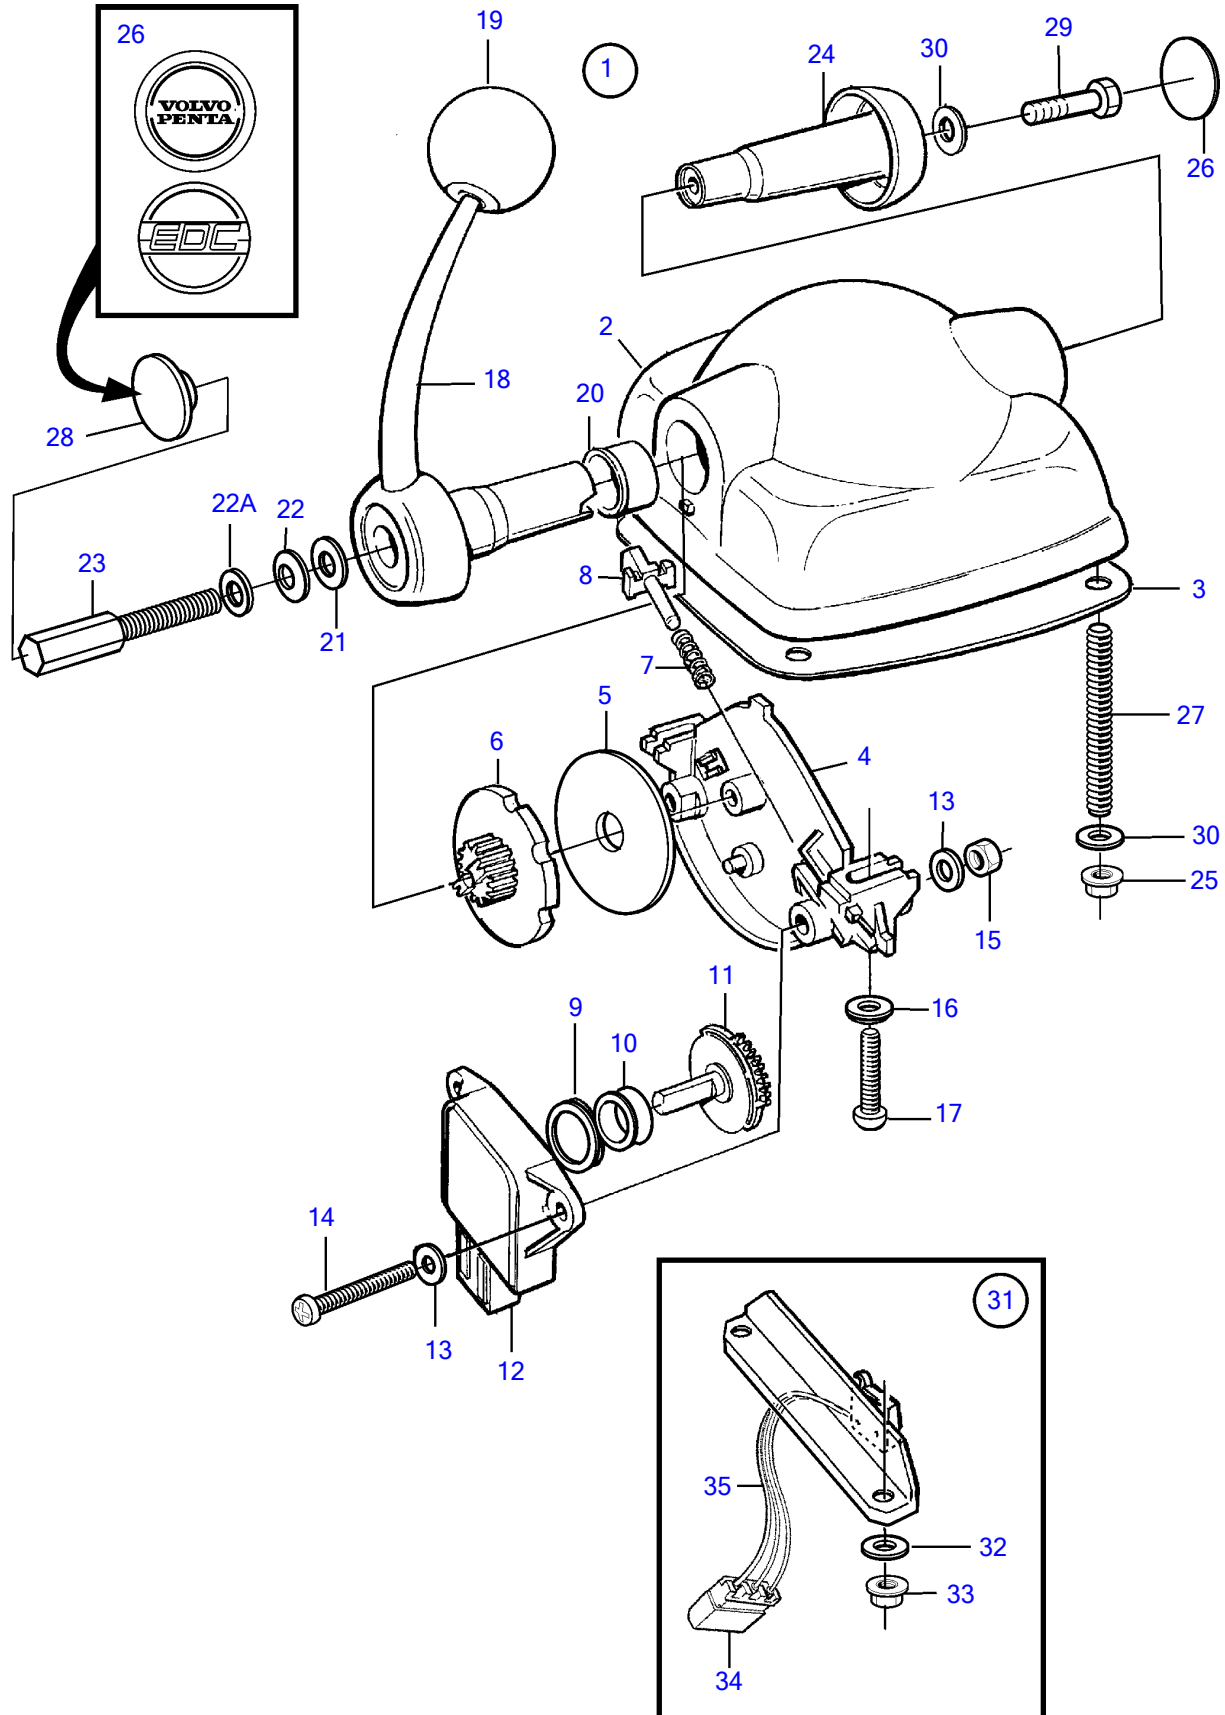

D11A-A, D11A-D

## D11A-A, D11A-D

REF	PART NO.	QTY	DESCRIPTION	NOTES
1	874734	1	Control	For single installation., Black., (1140657)
	3807509	1	Control	For single installation., Stainless.
2		1	• Housing	
3	3581674	1	• Gasket	
4		1	• Plate	
5	3581666	1	• Friction washer	
6		1	• Disc	
7		1	• Spring	
8		1	• Guide lug	
9		1	• Spacer ring	
10	3581676	1	• Ring	
11	(3581668)	1	• Gear	Obsolete part
12	1336385	1	• Potentiometer	
13		4	• Washer	
14	3581678	2	• Screw	
15	3581680	2	• Nut	
16		2	• Washer	
17	3581681	2	• Screw	
18		1	• Shift lever	
19	3581675	1	• Ball	
20	(3581673)	1	• Bearing	Obsolete part
21		1	• Washer	
22		1	• Disc spring	
22A		1	• Washer	
23		1	• Adjusting screw	
24	3581687	1	• Plug	
25	3581686	4	• Nut	
26	3584000	1	• Decal	Volvo Penta
	3581669	1	• Decal	EDC
27		4	• Stud	
28	3582830	1	• Plug	Plastic, For 874734
29		1	• Plug	Stainless., For 3807509
		1	• Screw	
30		5	• Washer	