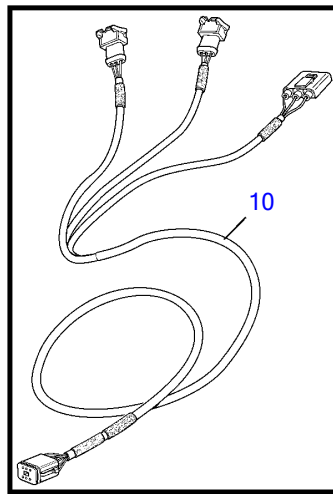

D11A-A, D11A-B, D11A-C, D11A-D

25394