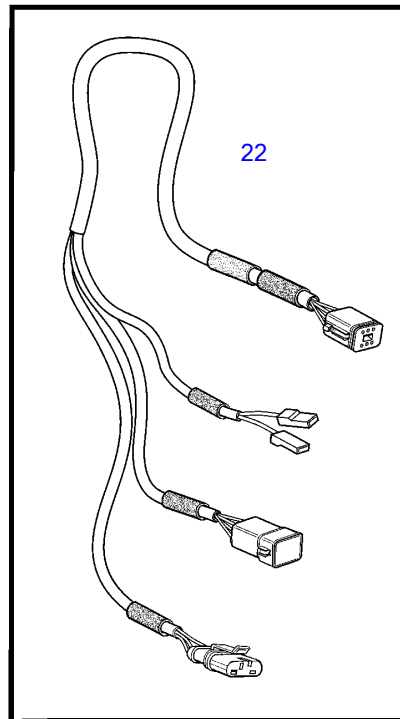

D11A-A, D11A-B, D11A-C, D11A-D

25394