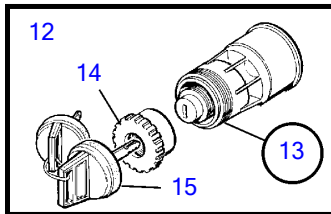

D11A-A, D11A-B, D11A-C, D11A-D

25394