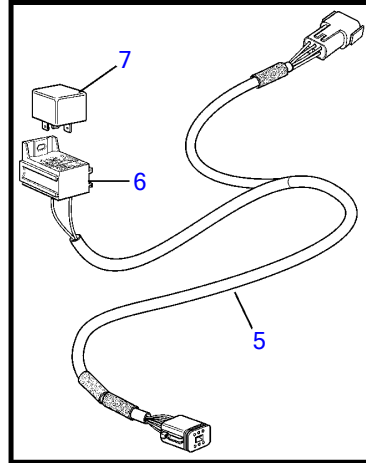

D11A-A, D11A-B, D11A-C, D11A-D

25394