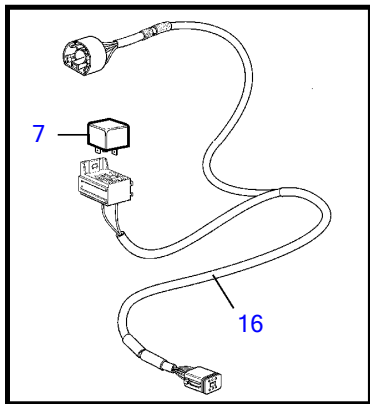

D11A-A, D11A-B, D11A-C, D11A-D

25394