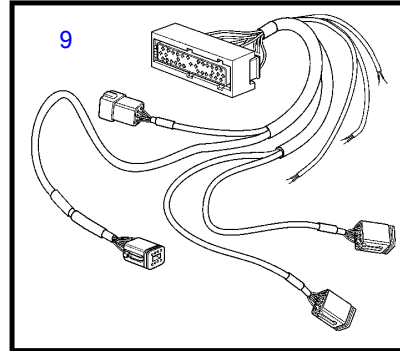

D11A-A, D11A-B, D11A-C, D11A-D

25394