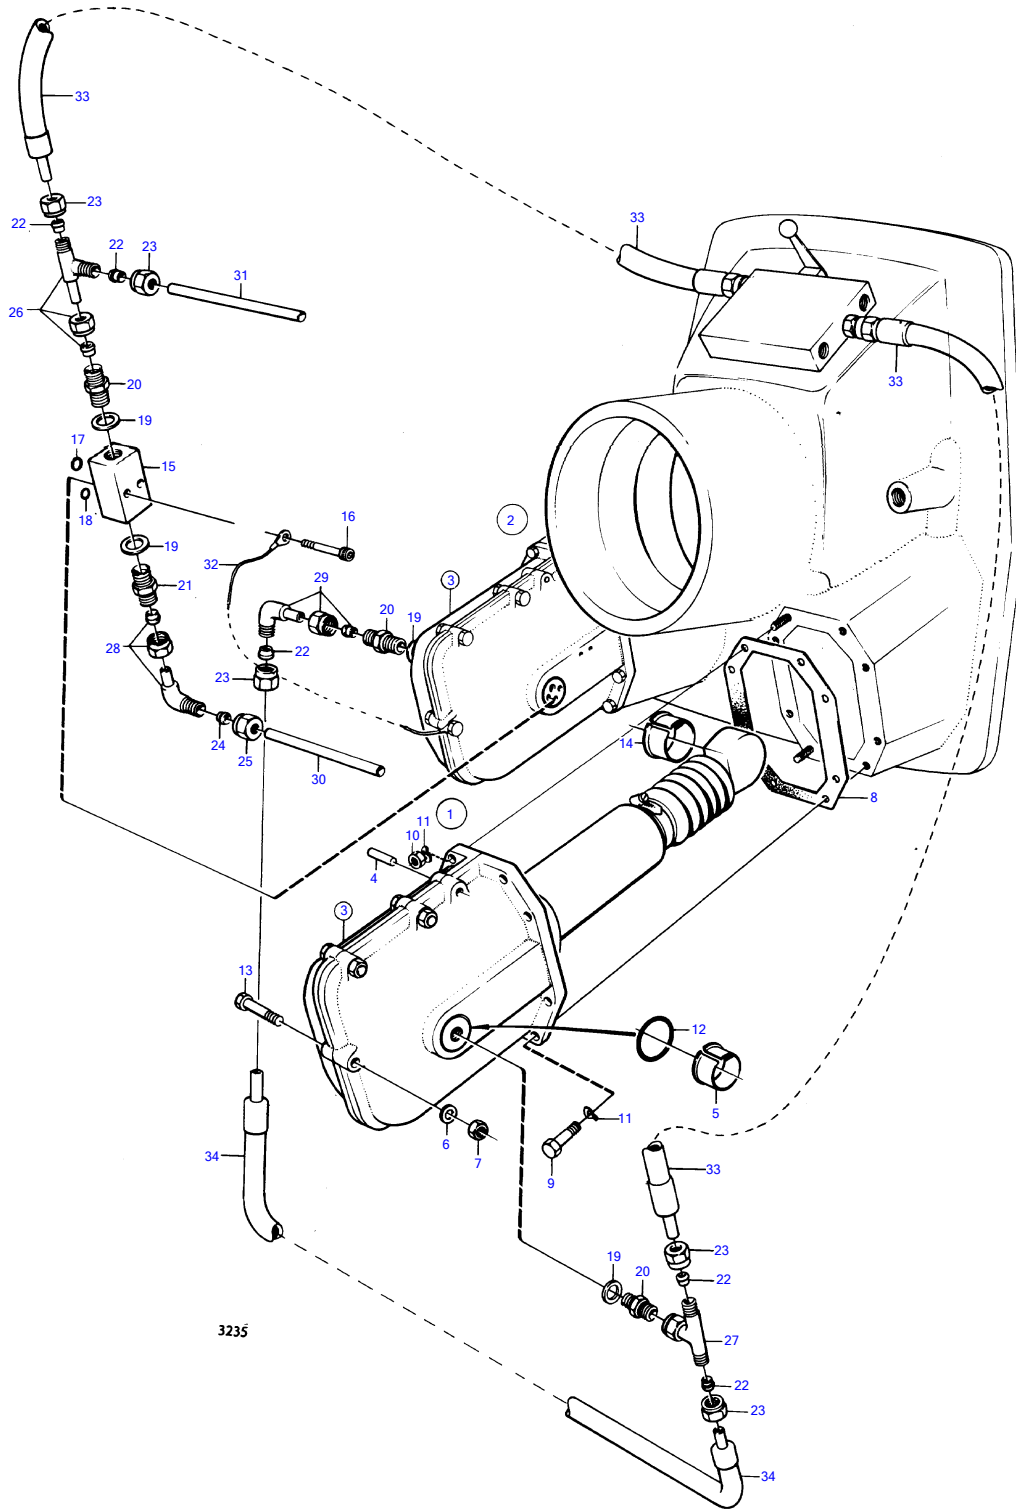

AQD70D

AQD70D

REF	PART NO.	QTY	DESCRIPTION	SEE SEC.	NOTES
1	(832376)	1	Lifting cylinder		Obsolete part
			.	16879	
2	(832245)	1	Lifting cylinder		S.B, Obsolete part
			.	16879	
3	(832392)	2	Cover		Obsolete part
4	(950570)	4	• Pin		Obsolete part
5	(832340)	4	• Bushing		Obsolete part
6	955894	10	Washer		
7	955826	10	Hexagon nut		
8	(832341)	2	Gasket		Obsolete part
9	(959969)	12	Screw		Obsolete part
10	943152	4	Nut		
11	942336	16	Spring washer		
12	(945093)	4	O-ring		Obsolete part
13	(959953)	10	Hexagon screw		Obsolete part
14	(832262)	2	Bushing		Obsolete part
15	(832377)	2	Coupling piece		Obsolete part
16	956572	4	Hex. socket screw		
17	955980	2	O-ring		
18	960202	2	O-ring		
19	(943907)	6	Gasket		Obsolete part
20	957030	4	Nipple		
21	(945355)	2	Fitting		Obsolete part
22	956969	6	Ferrule		
23	956983	6	Fitting nut		
24	956967	2	Ferrule		
25	941521	2	Fitting nut		
26	(944262)	1	Clutch		Obsolete part
27	944525	1	T-nipple		
28	(945356)	2	Clutch		Obsolete part
29	(945357)	2	Elbow nipple		Obsolete part
	(945357)	3	Elbow nipple		For AQD70B spec 867167, AQD70C spec 867224, AQD70CL spec 867266., Obsolete part
30	(832378)	1	Tube		Obsolete part
31	(832379)	1	Tube		Obsolete part
32		X	cables and terminals hose		See group 3
33	(832380)	2	Hydraulic hose	16895	Obsolete part
					L=600mm
	(832380)	1	Hydraulic hose, hose		For AQD70B spec 867167, AQD70C spec 867224, AQD70CL spec 867266., L=600mm, Obsolete part
				16895	
34	(832381)	1	Hydraulic hose, hose	16895	Obsolete part
					L=750mm
	(832381)	2	Hydraulic hose, hose		For AQD70B spec 867167, AQD70C spec 867224, AQD70CL spec 867266., L=750mm, Obsolete part
				16895	