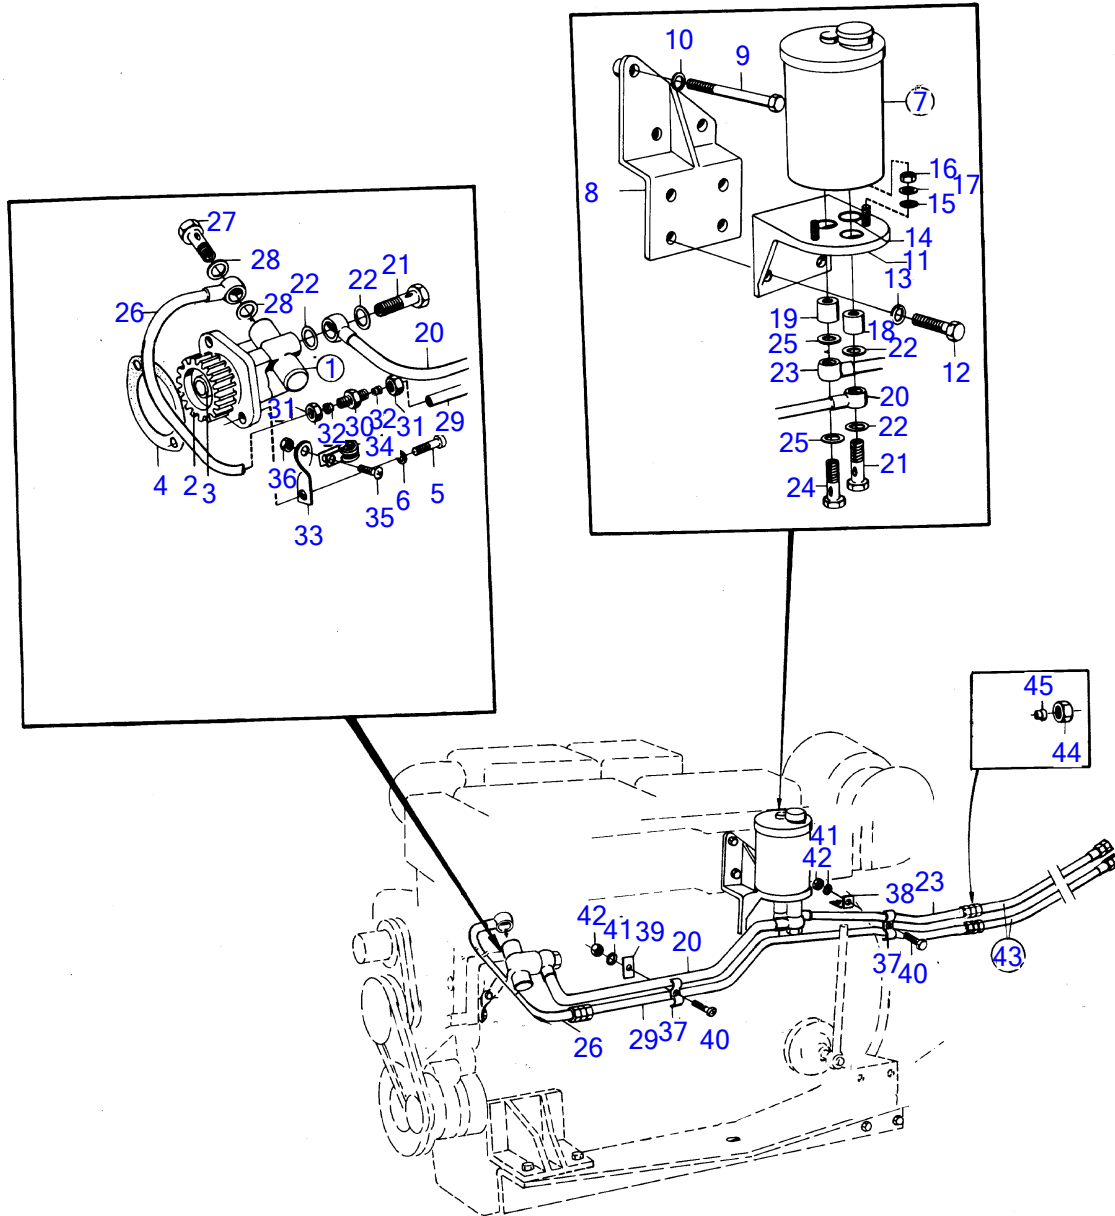

AQD70D, TAMD70D

5183

AQD70D, TAMD70D

REF	PART NO.	QTY	DESCRIPTION	SEE SEC.	NOTES
1	(356506)	1	Hydraulic pump		Obsolete part
			•	16910	
2	(421087)	1	Gear		Obsolete part
3	346918	1	Nut		
4	421187	1	Gasket		
5	956586	2	Hex. socket screw		
6	942336	2	Spring washer		
7	(327194)	1	Reservoir		Obsolete part
			•	16911	
8	(836478)	1	Bracket		Obsolete part
9	941251	3	Hexagon screw		
10	942336	3	Spring washer		
11	(328378)	1	Bracket		Obsolete part
12	940115	4	Hexagon screw		
13	942336	4	Spring washer		
14	(328382)	2	O-ring		Obsolete part
15	(328381)	2	O-ring		Obsolete part
16	955782	2	Hexagon nut		
17	941907	2	Spring washer		
18	(328379)	1	Connection sleeve		Obsolete part
19	(328380)	1	Connection sleeve		Obsolete part
20	(836683)	1	Tube		Obsolete part
21	191620	2	Hollow screw		
22	907132	4	Gasket		
23	(837349)	1	Tube		Obsolete part
24	26013	1	Hollow screw		
25	957181	2	Gasket		
26	(837347)	1	Tube		Obsolete part
27	190713	1	Hollow screw		
28	11996	2	Gasket		
29	(843983)	1	Tube		Obsolete part
30	957056	1	Nipple		
31	956984	2	Fitting nut		
32	956970	2	Ferrule		
33	(825629)	1	Anchorage		Obsolete part
34	952627	1	Clamp		
35	950046	1	Cross recessed screw		
36	950352	1	Lock nut		
37	(836671)	2	Clamp		Obsolete part
38	(843233)	1	Anchorage		Obsolete part
39	(824570)	1	Washer		Obsolete part
40	950046	2	Cross recessed screw		
41	941906	2	Spring washer		
42	950352	2	Lock nut		
43	(832394)	2	Hose		See group 4A, Obsolete part
44	956985	2	• Fitting nut		
45	956970	2	• Ferrule		