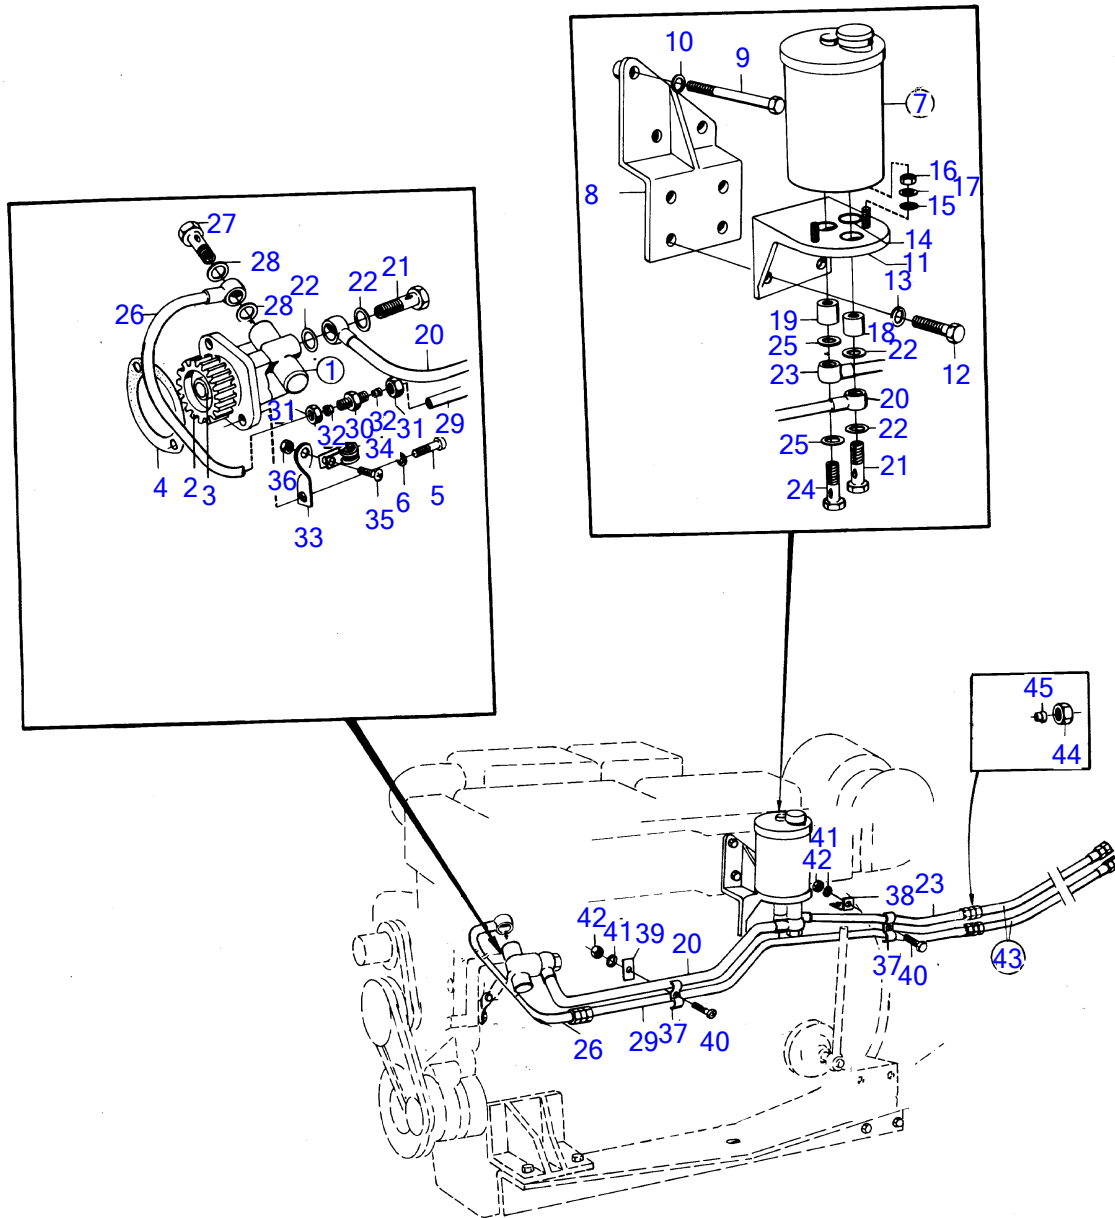

AQD70D, TAMD70D

5183

AQD70D, TAMD70D

REF	PART NO.	QTY	DESCRIPTION	SEE SEC.	NOTES
1	(356506)	1	Hydraulic pump		Obsolete part
			•	16910	
2	(421087)	1	Gear		Obsolete part
3	346918	1	Nut		
4	421187	1	Gasket		
5	956586	2	Hex. socket screw		
6	942336	2	Spring washer		
7	(327194)	1	Reservoir		Obsolete part
			•	16911	
8	(836478)	1	Bracket		Obsolete part
9	941251	3	Hexagon screw		
10	942336	3	Spring washer		
11	(328378)	1	Bracket		Obsolete part
12	940115	4	Hexagon screw		
13	942336	4	Spring washer		
14	(328382)	2	O-ring		Obsolete part
15	(328381)	2	O-ring		Obsolete part
16	955782	2	Hexagon nut		
17	941907	2	Spring washer		
18	(328379)	1	Connection sleeve		Obsolete part
19	(328380)	1	Connection sleeve		Obsolete part
20	(836683)	1	Tube		Obsolete part
21	191620	2	Hollow screw		
22	907132	4	Gasket		
23	(837349)	1	Tube		Obsolete part
24	26013	1	Hollow screw		
25	957181	2	Gasket		
26	(837347)	1	Tube		Obsolete part
27	190713	1	Hollow screw		
28	11996	2	Gasket		
29	(843983)	1	Tube		Obsolete part
30	957056	1	Nipple		
31	956984	2	Fitting nut		
32	956970	2	Ferrule		
33	(825629)	1	Anchorage		Obsolete part
34	952627	1	Clamp		
35	950046	1	Cross recessed screw		
36	950352	1	Lock nut		
37	(836671)	2	Clamp		Obsolete part
38	(843233)	1	Anchorage		Obsolete part
39	(824570)	1	Washer		Obsolete part
40	950046	2	Cross recessed screw		
41	941906	2	Spring washer		
42	950352	2	Lock nut		
43	(832394)	2	Hose		See group 4A, Obsolete part
44	956985	2	• Fitting nut		
45	956970	2	• Ferrule		