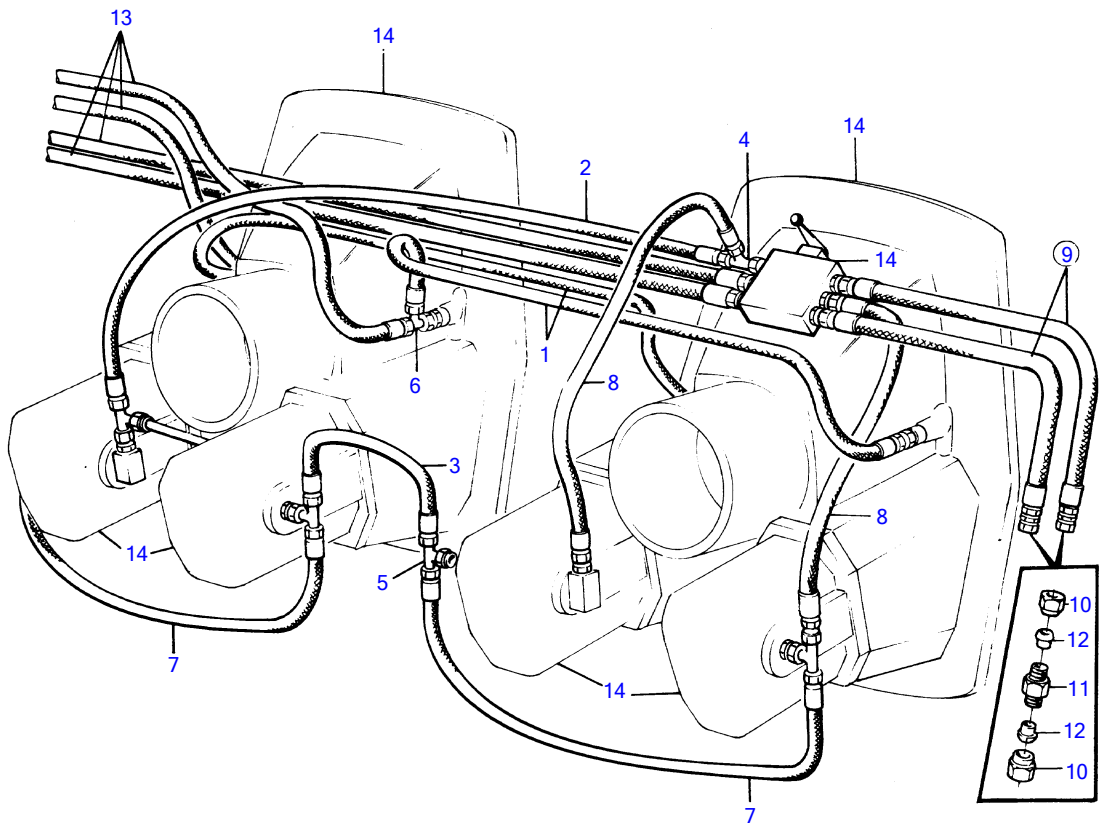

AQD70D

3793

AQD70D

REF	PART NO.	QTY	DESCRIPTION	NOTES
1	(839230)	2	Connection hose	Obsolete part
2	(832438)	1	Hydraulic hose	Obsolete part
3	(832395)	1	Hose	Obsolete part
4	(944262)	1	Clutch	Obsolete part
5	944525	1	T-nipple	
6	944260	2	T-nipple	
7	(832381)	2	Hydraulic hose	See group 4A, Obsolete part
8	(832380)	2	Hydraulic hose	See group 4A, Obsolete part
9	(832394)	2	Hose	See group 4A, Obsolete part
10	956985	4	• Fitting nut	For early type of 832394.
	956985	2	• Fitting nut	
11	(957057)	2	• Nipple	For early type of 832394., Obsolete part
12	956971	4	• Ferrule	For early type of 832394.
	956971	2	• Ferrule	
13	(839089)	4	Hose	See group 4A, Obsolete part
14		1	other components	See group 4A