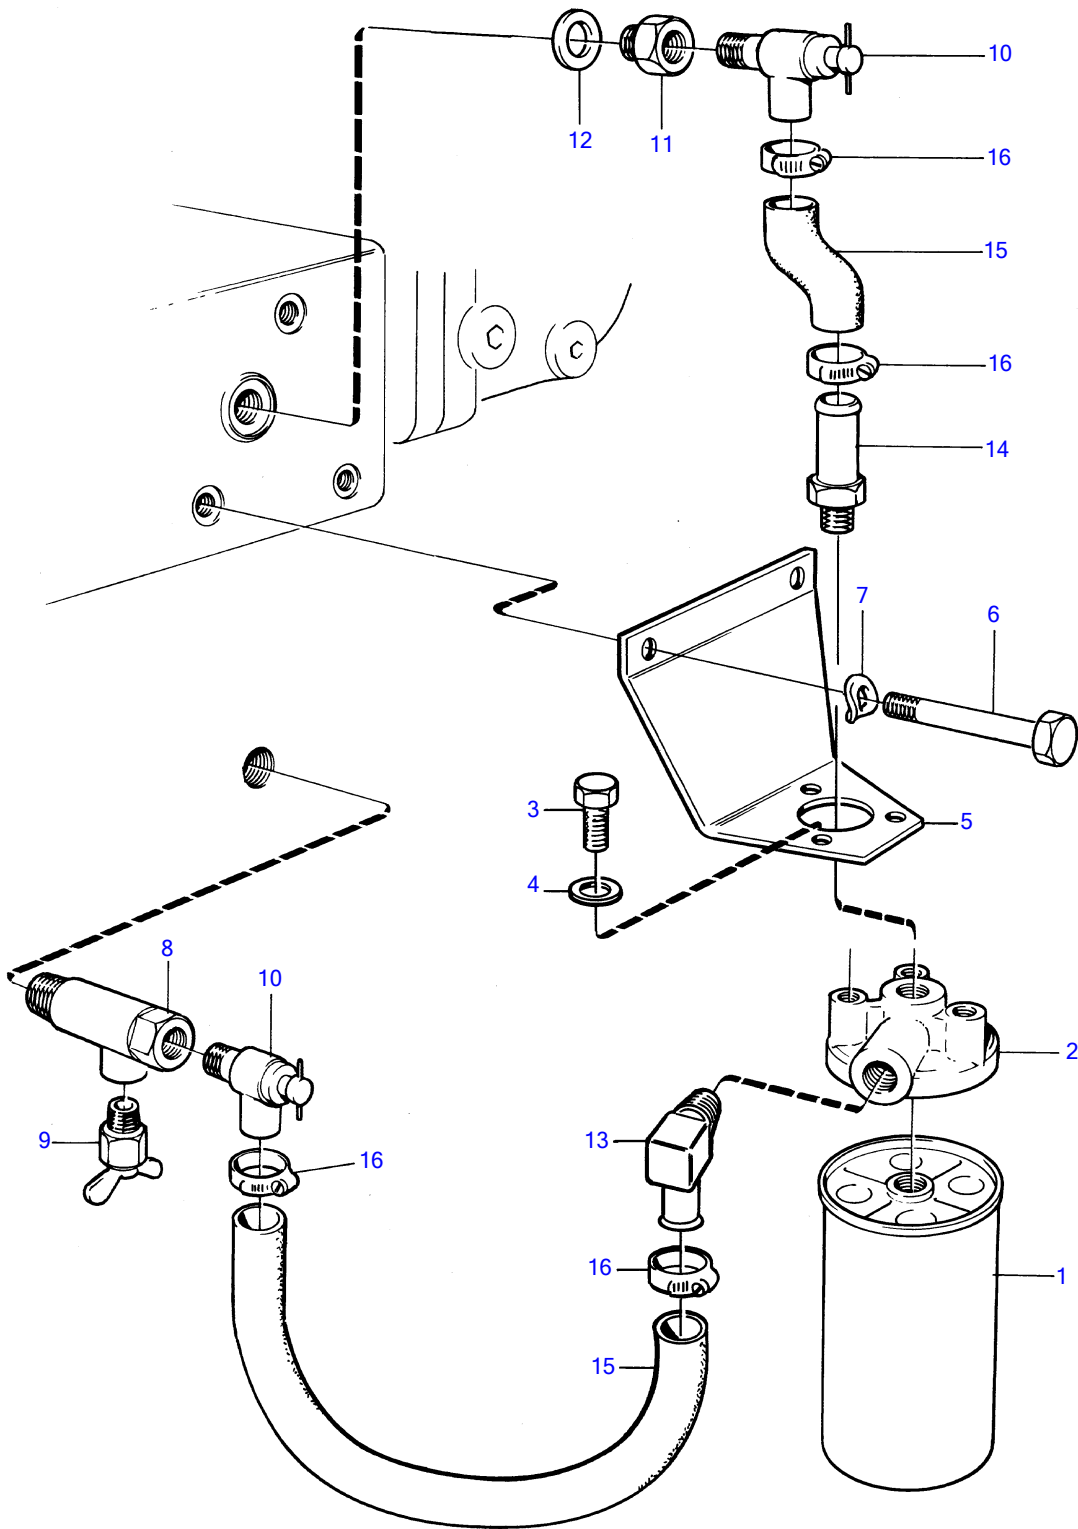

AQD70D, TAMD70D, TAMD70E

5198

AQD70D, TAMD70D, TAMD70E

REF	PART NO.	QTY	DESCRIPTION	NOTES
1	366822	1	Filter	
2	836440	1	Filter housing	
3	955524	3	Hexagon screw	
4	941907	3	Spring washer	
5	843992	1	Bracket	
6	940115	2	Hexagon screw	
7	942336	2	Spring washer	
8	827932	1	T-pipe	
9	82745	1	Shut-off cock	
10	365287	2	Faucet	
11	837180	1	Plug	
12	469328	1	Gasket	
13	961606	1	Hose nipple	
14	961656	1	Hose nipple	
15	941995	X	Hose	L=110mm
	941995	X	Hose	L=330mm
16	943472	4	Hose clamp	