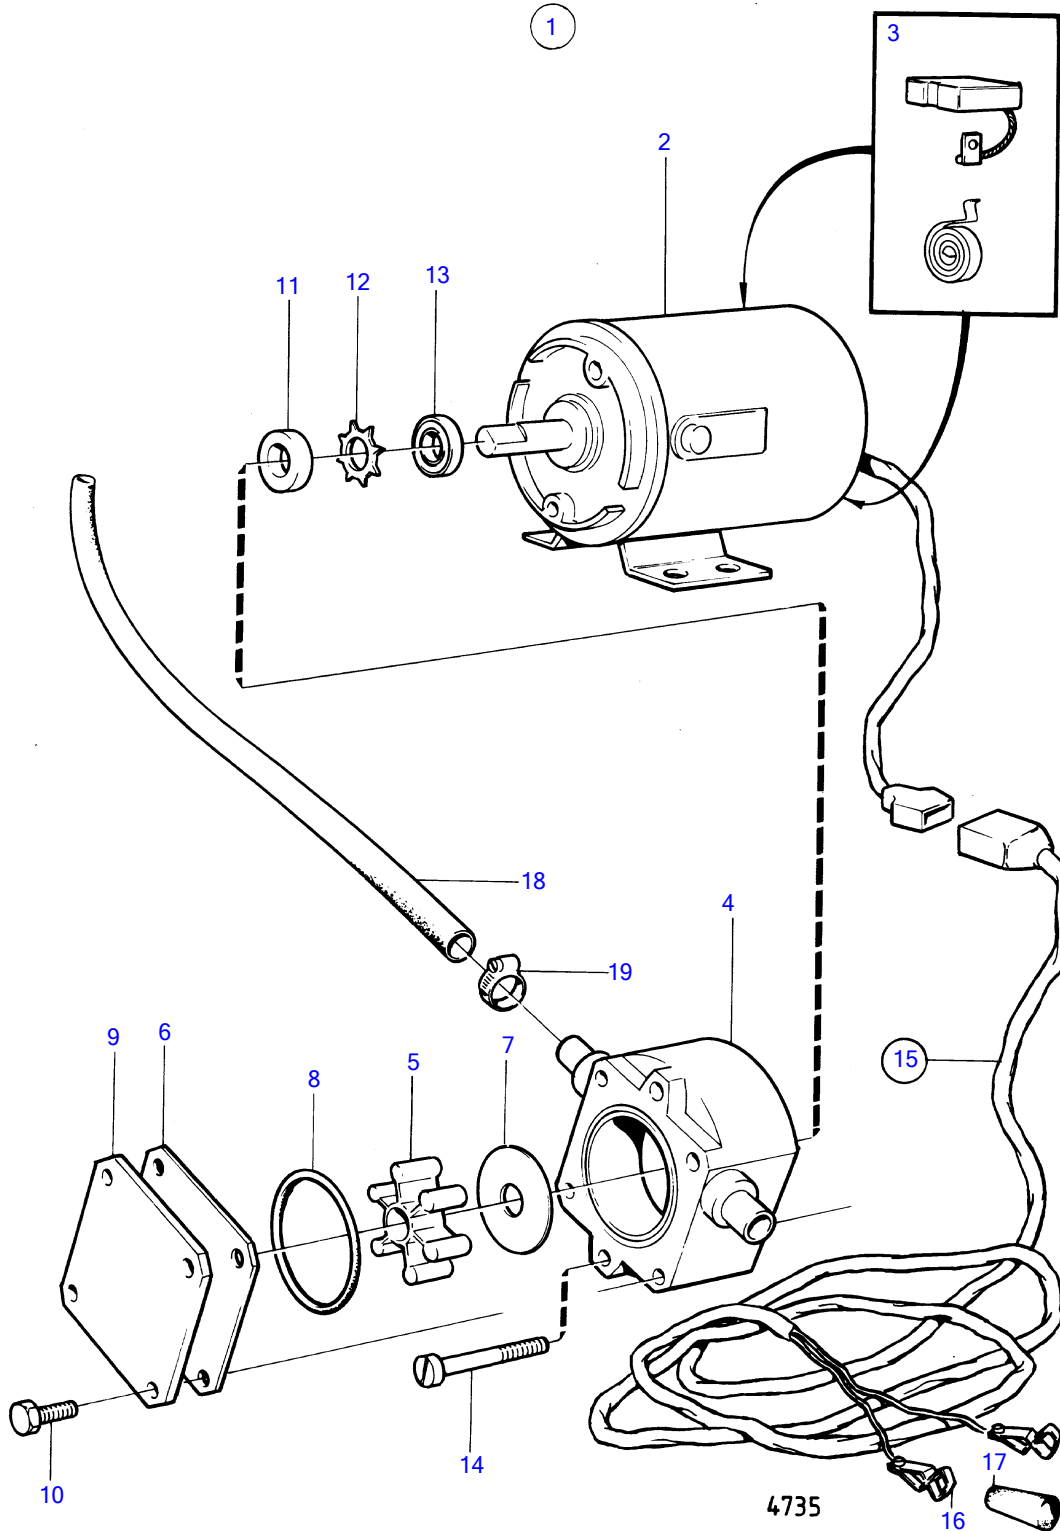

AQD70D, TAMD70D, TAMD70E

AQD70D, TAMD70D, TAMD70E

REF	PART NO.	QTY	DESCRIPTION	NOTES
1	843410	1	Oil bilge pump	24V
2	842222	1	• Electrical motor	24V
3	844014	2	• • Carbon brush set	Obsolete part
4	844015	1	• • Pump housing	Obsolete part
5	844022	1	• • Impeller kit	
6	844017	1	• • Wear washer	
7	844016	1	• • Wear washer	
8		1	• • o-ring	
9	844018	1	• • Cardboard tube	
10	844021	4	• • Screw	
11		1	• • seal ring	
12		1	• • lock washer	
13	844019	1	• • Deflector ring	
14	844020	2	• • Screw	
15	843113	1	• Cable trunk	
16		1	• • battery terminal	Replaced by 1ea 844280,1ea 844278, +
		1	• • battery terminal	Replaced by 1ea 844280,1ea 844279
	844280	2	• • Clip	Late type
17	844279	1	• • Isolation	Late type black, Obsolete part
	844278	1	• • Isolation	Late type red, Obsolete part
18		X	•	L=3000mm
19	943471	3	• Hose clamp	