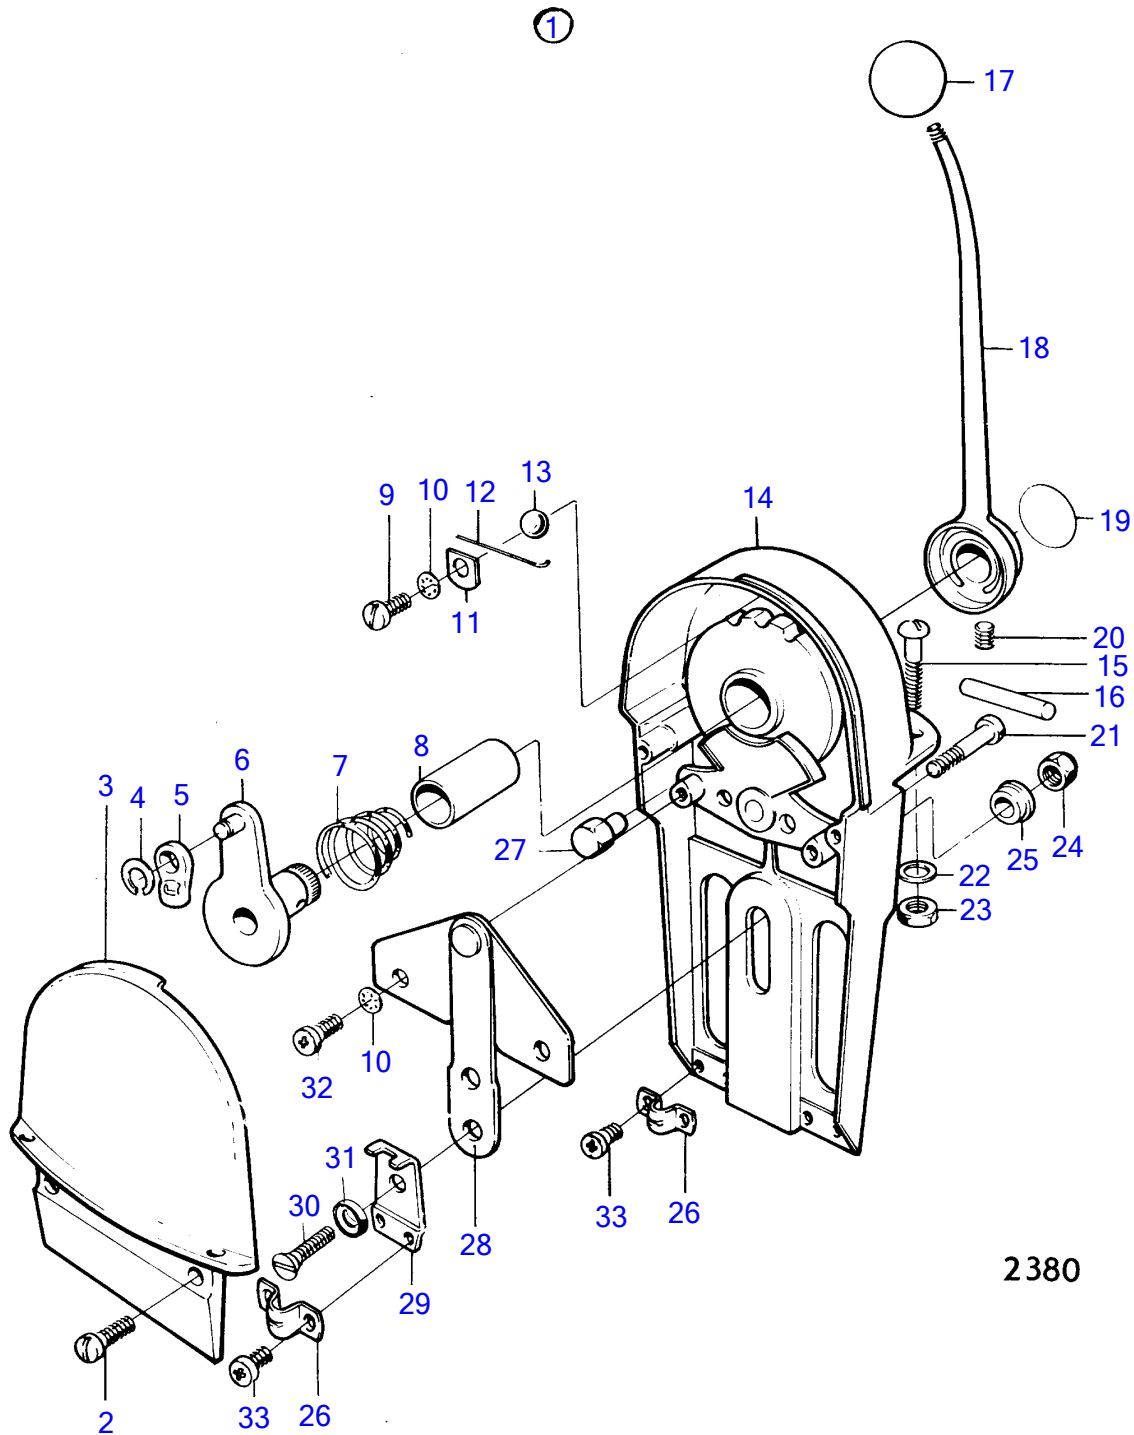

AQD70D, TAMD70D, TAMD70E

2380

AQD70D, TAMD70D, TAMD70E

REF	PART NO.	QTY	DESCRIPTION	NOTES
1	(813424)	1	Control	For single engine installation., Obsolete part
2	(950022)	1	• Cross recessed screw	Obsolete part
3	(825876)	1	• Cover	Obsolete part
4	951668	1	• E-circlip	
5	(814269)	1	• Cable attachment	Obsolete part
6	(825877)	1	• Throttle arm	Obsolete part
7	(825870)	1	• Spring	Obsolete part
8	(825872)	1	• Bearing bushing	Obsolete part
9	(950019)	1	• Cross recessed screw	Obsolete part
10	(955946)	3	• Toothed washer	Obsolete part
11		1	•	
12	(825879)	3	• Spring	Obsolete part
13	(60309)	1	• Ball	Obsolete part
14		1	• housing	
15	(943091)	4	• Screw	Obsolete part
16	(825880)	1	• Pin	Obsolete part
17	(825881)	1	• Handle ball	Obsolete part
18	(825882)	1	• Lever	Obsolete part
19		1	•	
20	(825874)	1	• Lock screw	Obsolete part
21	(950025)	1	• Cross recessed screw	Obsolete part
22	940275	4	• Washer	
23	940092	4	• Hexagon nut	
24	(950372)	1	• Nut	Obsolete part
25	(825865)	1	• Sleeve	Obsolete part
26	(817726)	2	• Cable fixing clamp	Obsolete part
27	(825873)	1	• Cable fixing clamp	Obsolete part
28		1	•	
29	(820003)	1	• Anchorage	Obsolete part
30		1	•	
31	(827716)	1	• Bushing	Obsolete part
32	(950020)	2	• Cross recessed screw	Obsolete part
33	(950019)	4	• Cross recessed screw	Obsolete part