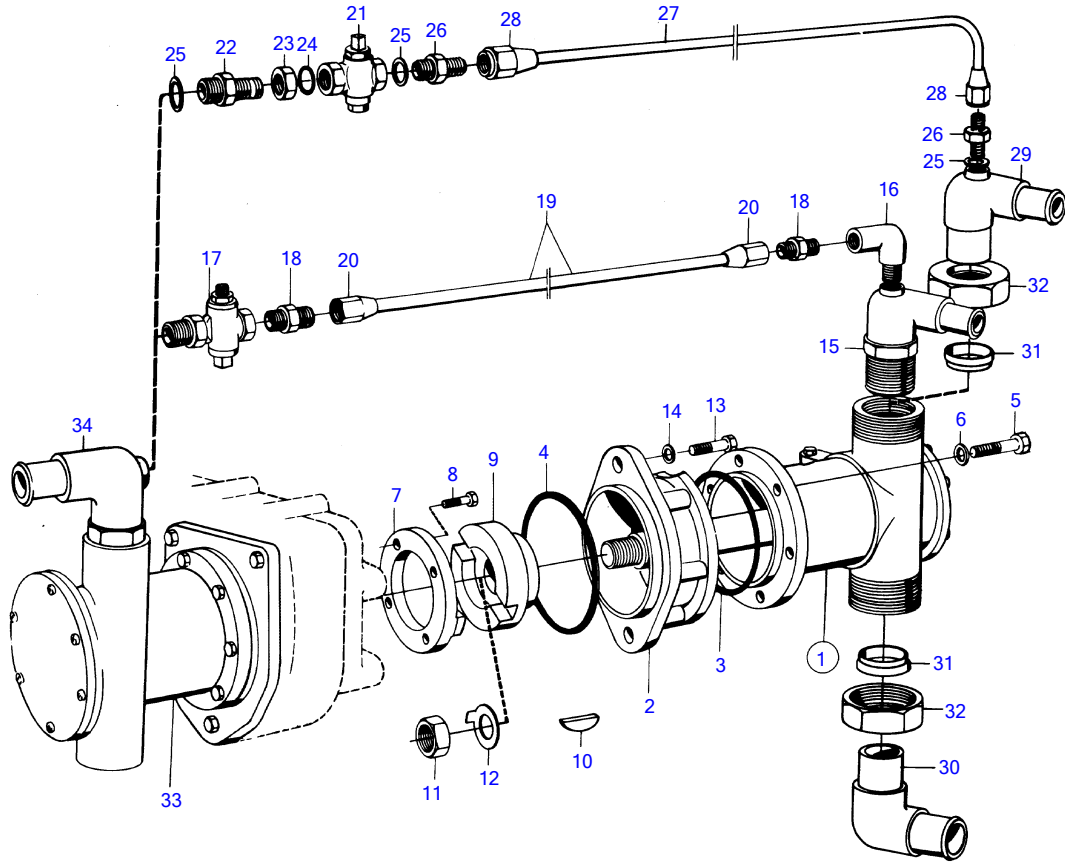

AQD70D, TAMD70D

3708

AQD70D, TAMD70D

REF	PART NO.	QTY	DESCRIPTION	SEE SEC.	NOTES
1		1			MO-XXXX/11043
			.	16934	
	837371	1	Sea water pump		MOXXXX/11044-
			.	16934	
2	(820833)	1	Spacer		Obsolete part
3	925095	1	O-ring		
4	420213	1	Seal		
5	940115	3	Hexagon screw		
6	942336	3	Spring washer		
7	821071	1	Companion flange		
8	955513	4	Hexagon screw		
9	820960	1	Dog clutch		
10	942406	1	Woodruff key		
11	955860	1	Hexagon nut		
12	942735	1	Tab washer		
13	940115	2	Hexagon screw		
14	942336	2	Spring washer		
15	(942335)	1	Hose attachment		MO-XXXX/11043., Obsolete part
16	(803809)	1	Elbow		MO-XXXX/11043., Obsolete part
17	(803808)	1	Plug cock		MO-XXXX/11043., Obsolete part
18	954337	2	Nipple		MO-XXXX/11043.
19	954307	X	Tube		MO-XXXX/11043., L=250mm
20	954323	2	Fitting nut		MO-XXXX/11043.
21	(837375)	1	Plug cock		MOXXXX/11044-., Obsolete part
22	(828003)	1	Nipple		MOXXXX/11044-., Obsolete part
23	(828004)	1	Nut		Obsolete part, MOXXXX/11044-.
24	960162	1	O-ring		MOXXXX/11044-.
25	907133	3	Gasket		MOXXXX/11044-.
26	(828005)	2	Nipple		MOXXXX/11044-., Obsolete part
27	954307	X	Tube		MOXXXX/11044-., L=460mm
28	954323	2	Fitting nut		MOXXXX/11044-.
29	(837272)	1	Anchorage		MOXXXX/11044-., Obsolete part
30	(837274)	1	Anchorage		MOXXXX/11044-., Obsolete part
31	807957	2	Sealing ring		MOXXXX/11044-.
32	6606324	2	Nut		MOXXXX/11044-.
33		1	sea water pump		See group 2B
34		1	elbow nipple		See group 2B