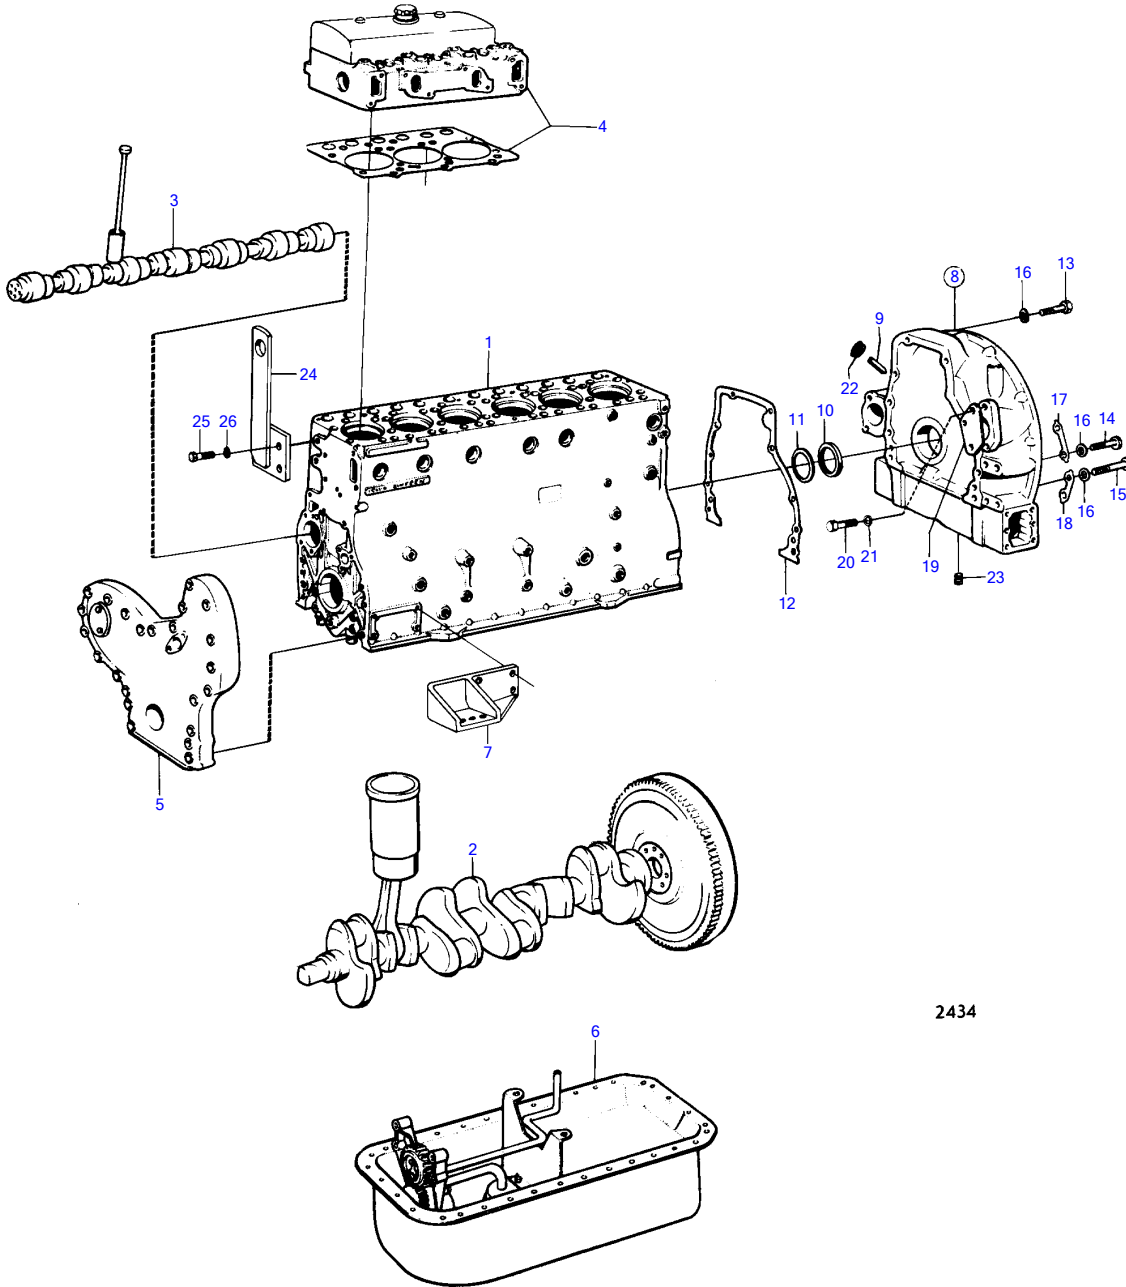

AQD70D, TAMD70D

2434

AQD70D, TAMD70D

REF	PART NO.	QTY	DESCRIPTION	SEE SEC.	NOTES
1		1	cylinder block	16806	
2		1	crankshaft and related parts	16808	
					*
3		1	camshaft	16810	
4		2	cylinder head	16811	
5		1	timing gear cover and gear	16795	
					*
6		1	lubricating system	16798	
7		1	engine mounts	16804	
8	821790	1	Flywheel housing		
	(847320)	1	Flywheel housing		Seating for engine bracket placed above the center line of crankshaft., Obsolete part
9	404069	1	• Pin		
10	471056	1	Seal		
11	(821766)	1	Spacer ring		Obsolete part
12	420167	1	Gasket		
13	(955581)	2	Hexagon screw		Obsolete part
14	955580	6	Hexagon screw		
15	(955583)	2	Hexagon screw		Obsolete part
16	120196	10	Washer		
17	(941466)	2	Tab washer		Obsolete part
18	941464	2	Tab washer		
19	423081	1	Flange		
20	940133	3	Hexagon screw		
21	942336	3	Spring washer		
22	61822	1	Rubber plug		
23	952357	1	Plug		
24		1	lifting arm		
25	955561	2	Hexagon screw		
26	940280	2	Spring washer		