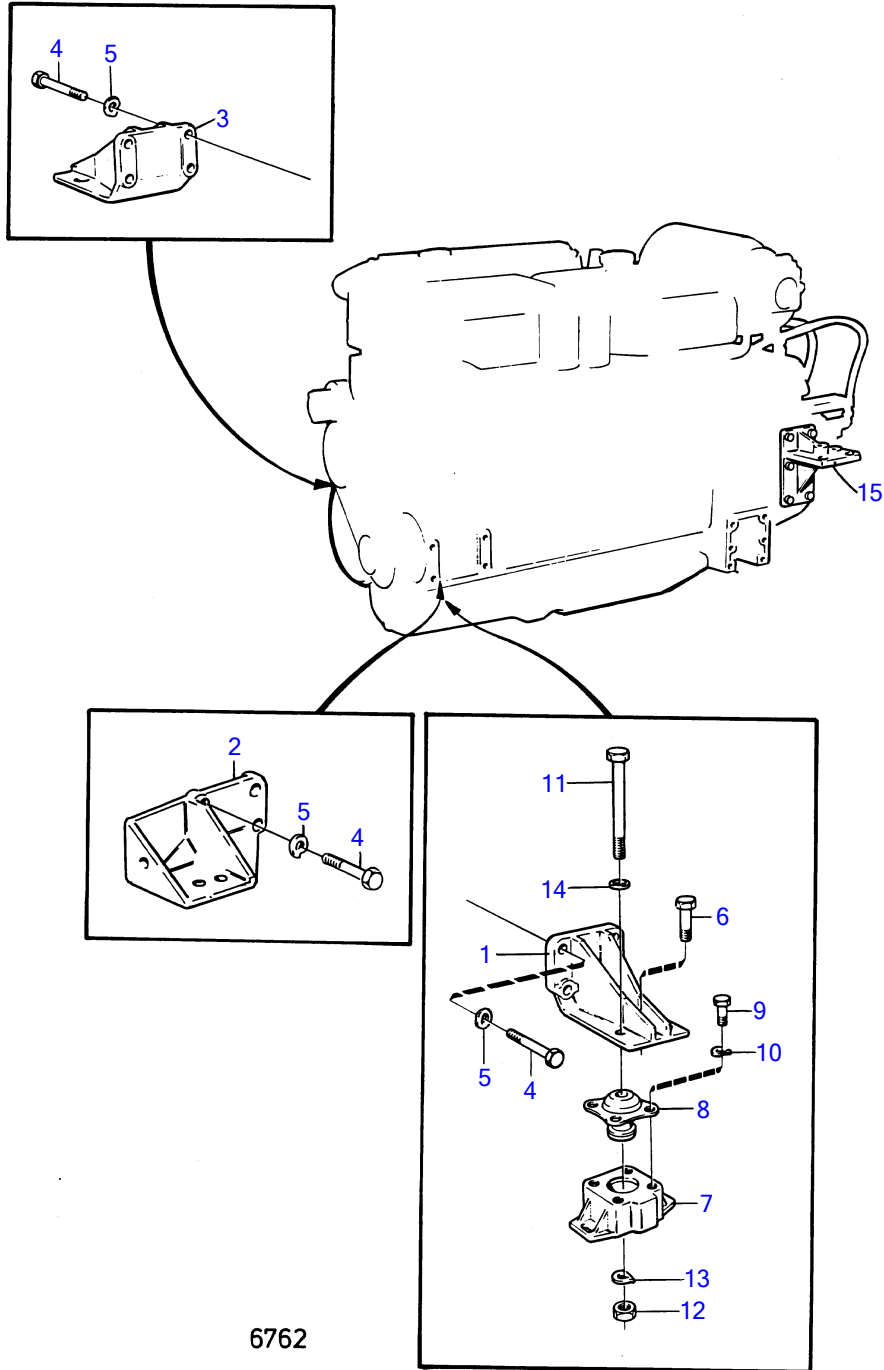

TAMD70E

6762

TAMD70E

REF	PART NO.	QTY	DESCRIPTION	SEE SEC.	NOTES
1	(848615)	1	Bracket		P, Obsolete part
2	(844700)	1	Bracket		For alternator 823765 and 823850., P, Obsolete part
3	(848616)	1	Bracket		S.B, Obsolete part
4	955567	4	Hexagon screw		L=70mm
	955565	4	Hexagon screw		L=57mm
5	940280	8	Spring washer		
6	837717	2	Screw		
7	(837716)	2	Anchorage		Obsolete part
8	837227	4	Rubber cushion		Soft, 50 shore
	837826	4	Rubber cushion		Hard, 60 shore
9	955317	8	Hexagon screw		
10	941908	8	Spring washer		
11	(955380)	2	Hexagon screw		L=160mm, Obsolete part
12	955785	2	Hexagon nut		
13	941912	2	Spring washer		
14	955900	2	Washer		
15		1	engine mounts mounted on reverse gear		See group 4A
		1	engine mounts mounted on reverse gear		Twin Disc MG507
				16802	