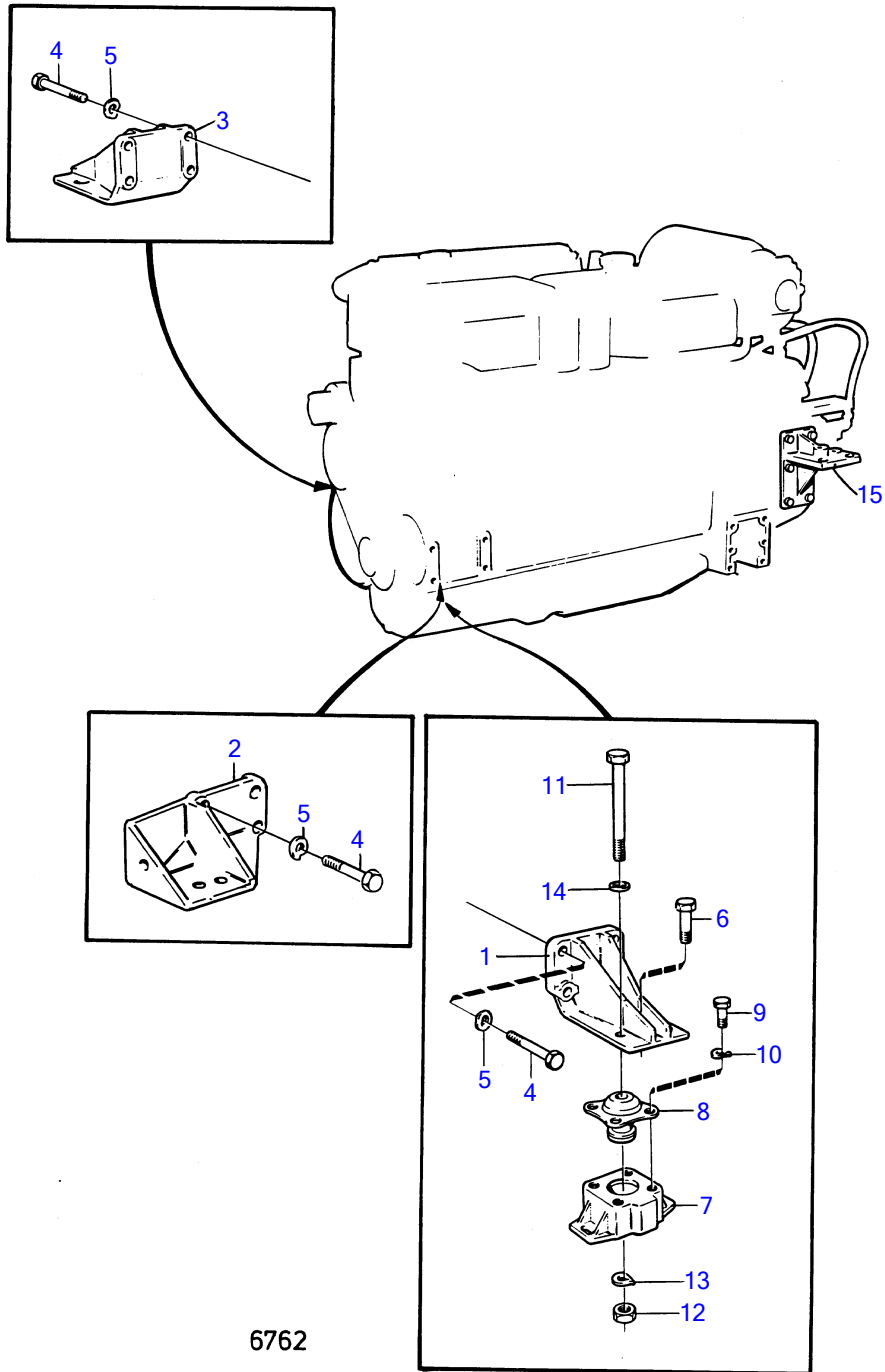

TAMD70E

6762

TAMD70E

REF	PART NO.	QTY	DESCRIPTION	SEE SEC.	NOTES
1	(848615)	1	Bracket		P, Obsolete part
2	(844700)	1	Bracket		For alternator 823765 and 823850., P, Obsolete part
3	(848616)	1	Bracket		S.B, Obsolete part
4	955567	4	Hexagon screw		L=70mm
	955565	4	Hexagon screw		L=57mm
5	940280	8	Spring washer		
6	837717	2	Screw		
7	(837716)	2	Anchorage		Obsolete part
8	837227	4	Rubber cushion		Soft, 50 shore
	837826	4	Rubber cushion		Hard, 60 shore
9	955317	8	Hexagon screw		
10	941908	8	Spring washer		
11	(955380)	2	Hexagon screw		L=160mm, Obsolete part
12	955785	2	Hexagon nut		
13	941912	2	Spring washer		
14	955900	2	Washer		
15		1	engine mounts mounted on reverse gear		See group 4A
		1	engine mounts mounted on reverse gear		Twin Disc MG507
				16802	