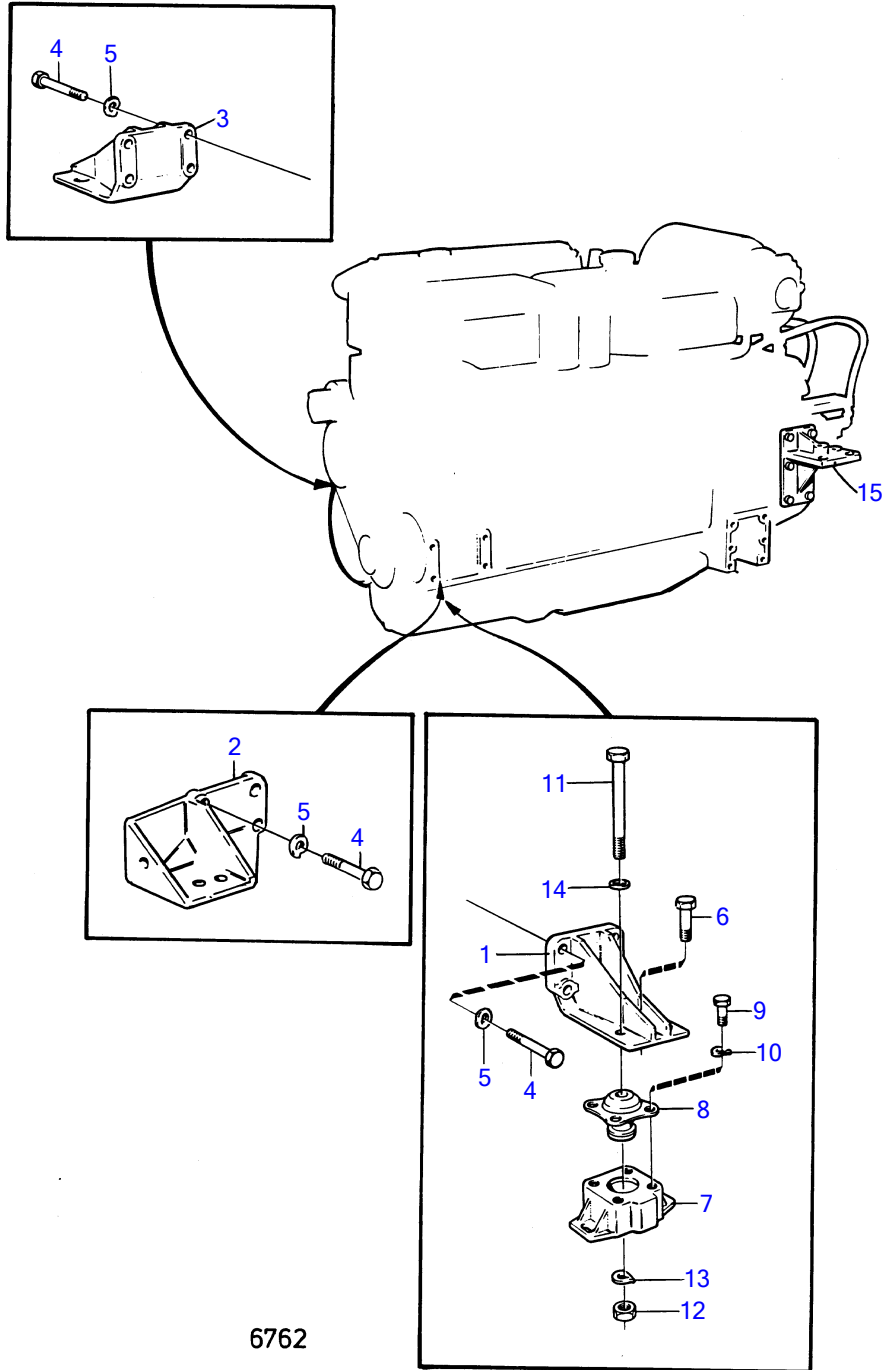

TAMD70E

6762

TAMD70E

REF	PART NO.	QTY	DESCRIPTION	SEE SEC.	NOTES
1	(848615)	1	Bracket		P, Obsolete part
2	(844700)	1	Bracket		For alternator 823765 and 823850., P, Obsolete part
3	(848616)	1	Bracket		S.B, Obsolete part
4	955567	4	Hexagon screw		L=70mm
	955565	4	Hexagon screw		L=57mm
5	940280	8	Spring washer		
6	837717	2	Screw		
7	(837716)	2	Anchorage		Obsolete part
8	837227	4	Rubber cushion		Soft, 50 shore
	837826	4	Rubber cushion		Hard, 60 shore
9	955317	8	Hexagon screw		
10	941908	8	Spring washer		
11	(955380)	2	Hexagon screw		L=160mm, Obsolete part
12	955785	2	Hexagon nut		
13	941912	2	Spring washer		
14	955900	2	Washer		
15		1	engine mounts mounted on reverse gear		See group 4A
		1	engine mounts mounted on reverse gear		Twin Disc MG507
				16802	