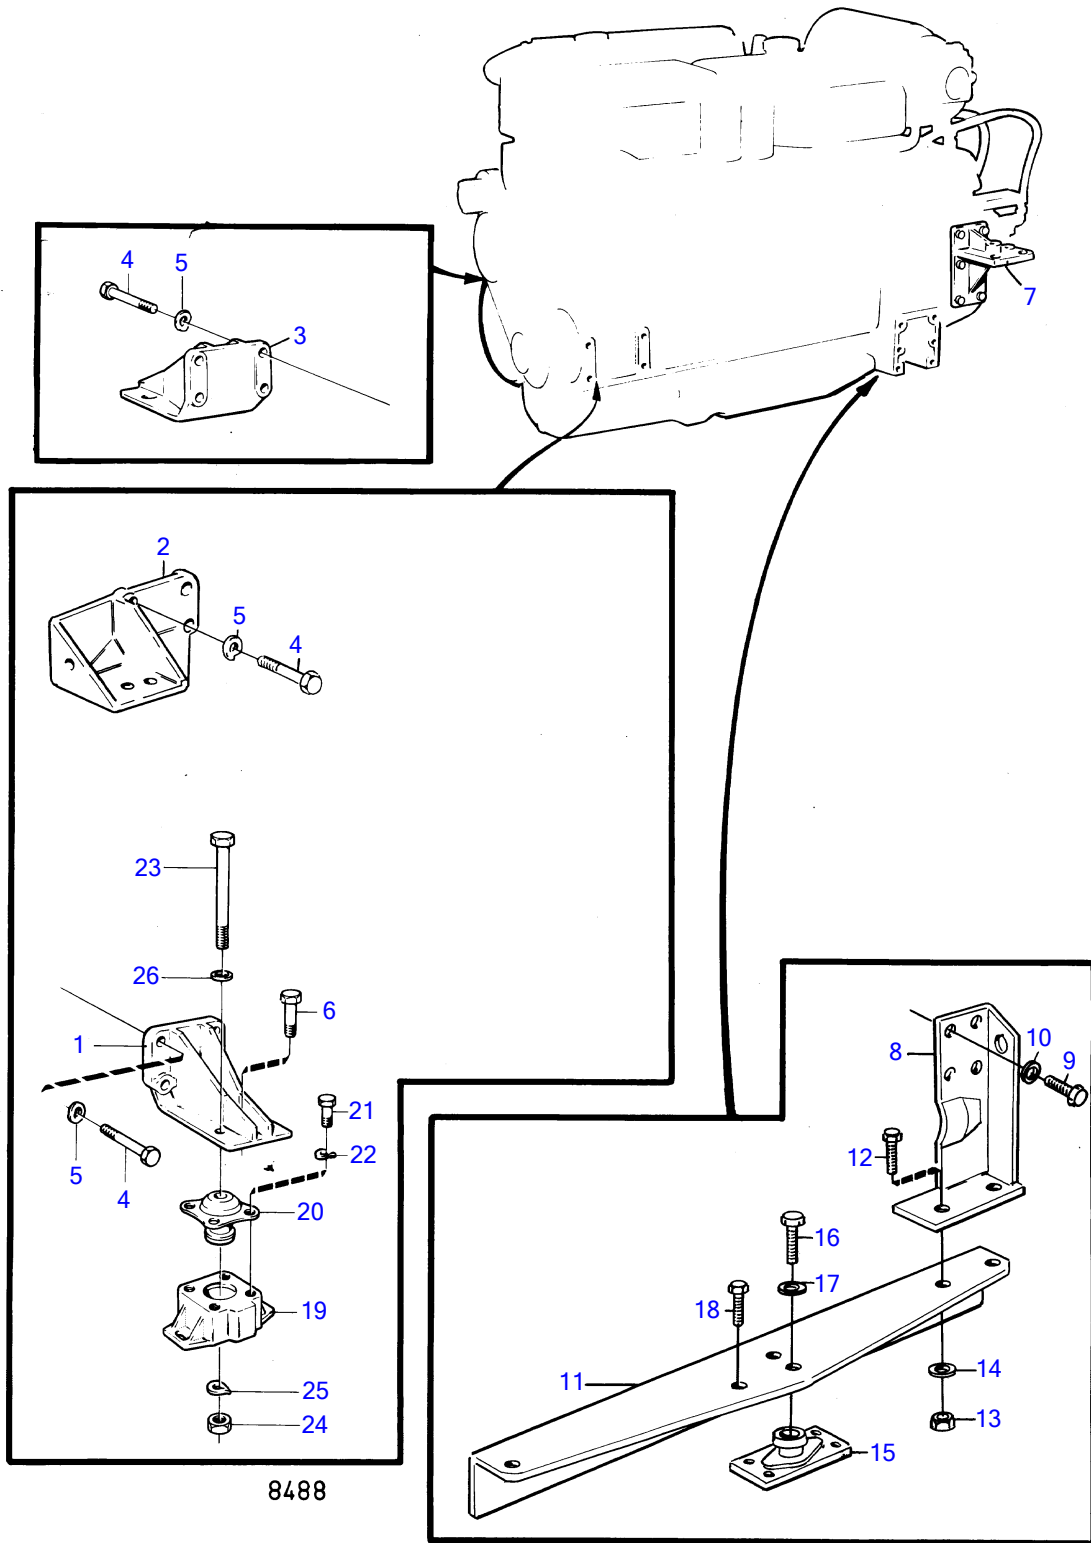

TAMD70D

TAMD70D

REF	PART NO.	QTY	DESCRIPTION	NOTES
1	(848615)	1	Bracket	Obsolete part
2	(844700)	1	Bracket	For alternator 823765 and 823850., P, Obsolete part
3	(848616)	1	Bracket	Obsolete part
4	955567	4	Hexagon screw	L=70mm
	955565	4	Hexagon screw	L=57mm
5	940280	8	Spring washer	
6	837717	2	Screw	
7		1	engine mounts mounted on reverse gear	See group 4A
19	(837716)	2	Anchorage	Obsolete part
	(837716)	4	Anchorage	Soft engine mounts., Obsolete part
20	837826	2	Rubber cushion	
	837227	4	Rubber cushion	Soft engine mounts.
21	955317	8	Hexagon screw	
	955317	16	Hexagon screw	Soft engine mounts.
22	941908	8	Spring washer	
	941908	16	Spring washer	Soft engine mounts.
23	(955380)	2	Hexagon screw	L=160mm, Obsolete part
	(955380)	2	Hexagon screw	Soft engine mounts., L=160mm, Obsolete part
	(955378)	2	Hexagon screw	Obsolete part, Soft engine mounts., L=140mm
24	955785	2	Hexagon nut	
	955785	4	Hexagon nut	Soft engine mounts.
25	941912	2	Spring washer	
	941912	4	Spring washer	Soft engine mounts.
26	955900	2	Washer	
	955900	4	Washer	Soft engine mounts.