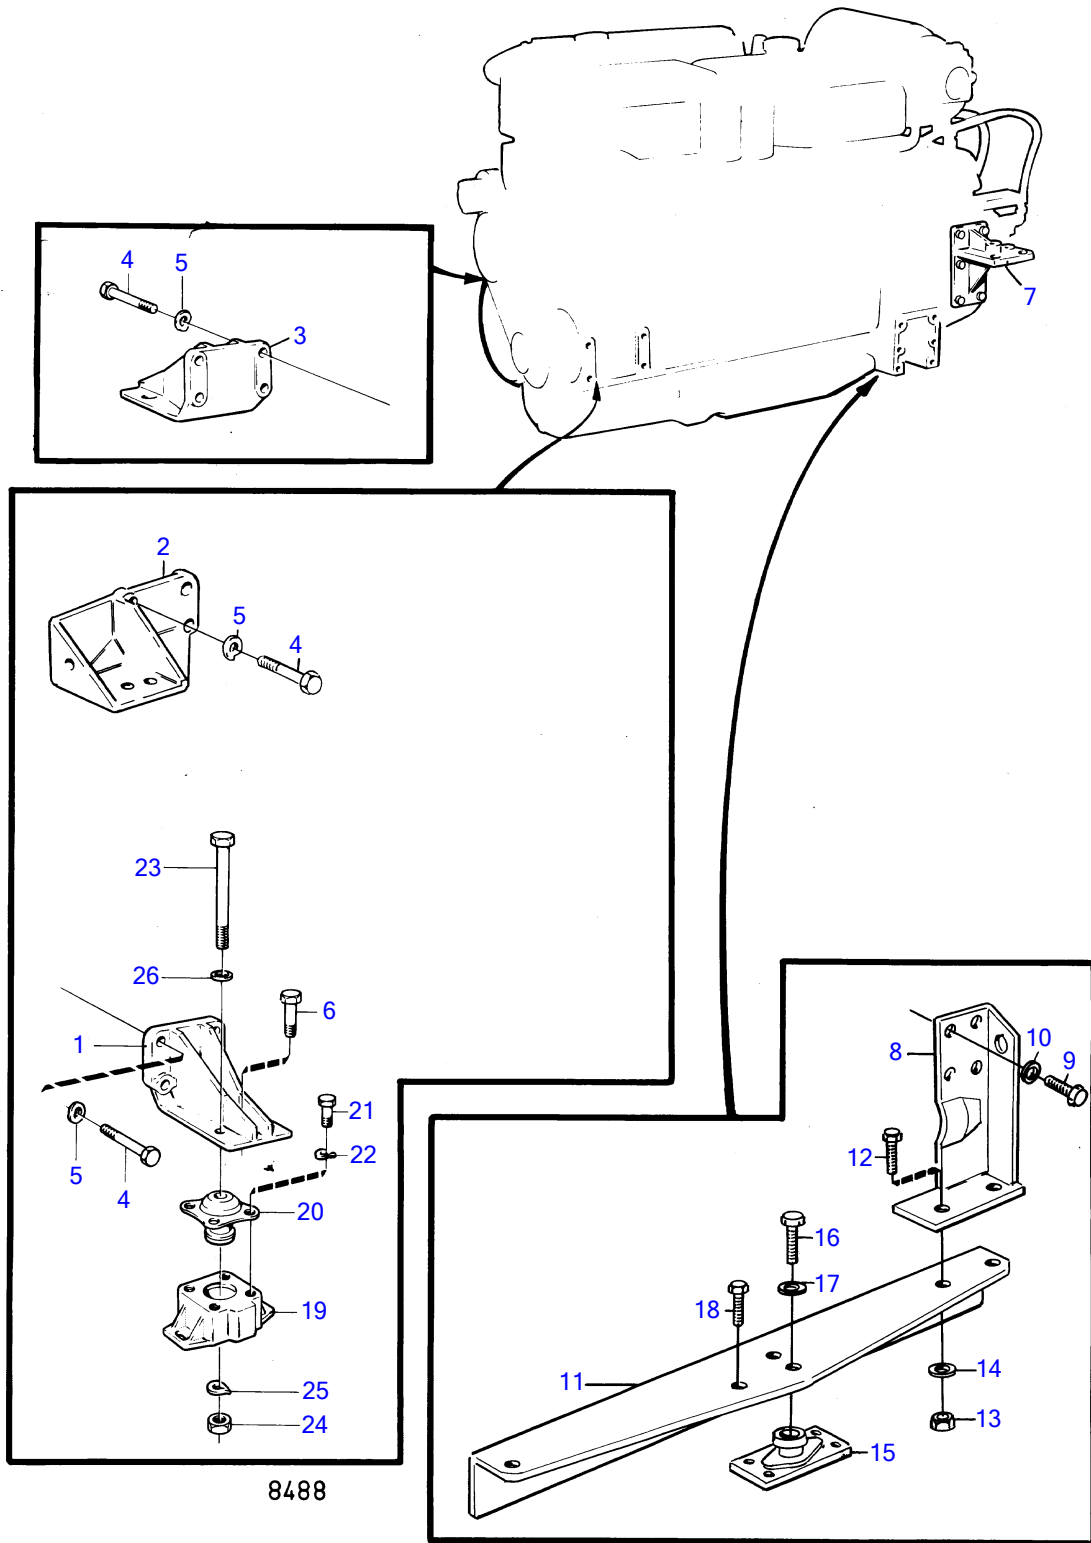

TAMD70D

TAMD70D

| REF | PART NO. | QTY | DESCRIPTION                           | NOTES   |
|-----|----------|-----|---------------------------------------|---|
| 1   | (848615) | 1   | Bracket                               | Obsolete part                                       |
| 2   | (844700) | 1   | Bracket                               | For alternator 823765 and 823850., P, Obsolete part |
| 3   | (848616) | 1   | Bracket                               | Obsolete part                                       |
| 4   | 955567   | 4   | Hexagon screw                         | L=70mm  |
|     | 955565   | 4   | Hexagon screw                         | L=57mm  |
| 5   | 940280   | 8   | Spring washer                         |   |
| 6   | 837717   | 2   | Screw                                 |   |
| 7   |          | 1   | engine mounts mounted on reverse gear | See group 4A  |
| 19  | (837716) | 2   | Anchorage                             | Obsolete part                                       |
|     | (837716) | 4   | Anchorage                             | Soft engine mounts., Obsolete part                  |
| 20  | 837826   | 2   | Rubber cushion                        |   |
|     | 837227   | 4   | Rubber cushion                        | Soft engine mounts.                                 |
| 21  | 955317   | 8   | Hexagon screw                         |   |
|     | 955317   | 16  | Hexagon screw                         | Soft engine mounts.                                 |
| 22  | 941908   | 8   | Spring washer                         |   |
|     | 941908   | 16  | Spring washer                         | Soft engine mounts.                                 |
| 23  | (955380) | 2   | Hexagon screw                         | L=160mm, Obsolete part                              |
|     | (955380) | 2   | Hexagon screw                         | Soft engine mounts., L=160mm, Obsolete part         |
|     | (955378) | 2   | Hexagon screw                         | Obsolete part, Soft engine mounts., L=140mm         |
| 24  | 955785   | 2   | Hexagon nut                           |   |
|     | 955785   | 4   | Hexagon nut                           | Soft engine mounts.                                 |
| 25  | 941912   | 2   | Spring washer                         |   |
|     | 941912   | 4   | Spring washer                         | Soft engine mounts.                                 |
| 26  | 955900   | 2   | Washer                                |   |
|     | 955900   | 4   | Washer                                | Soft engine mounts.                                 |