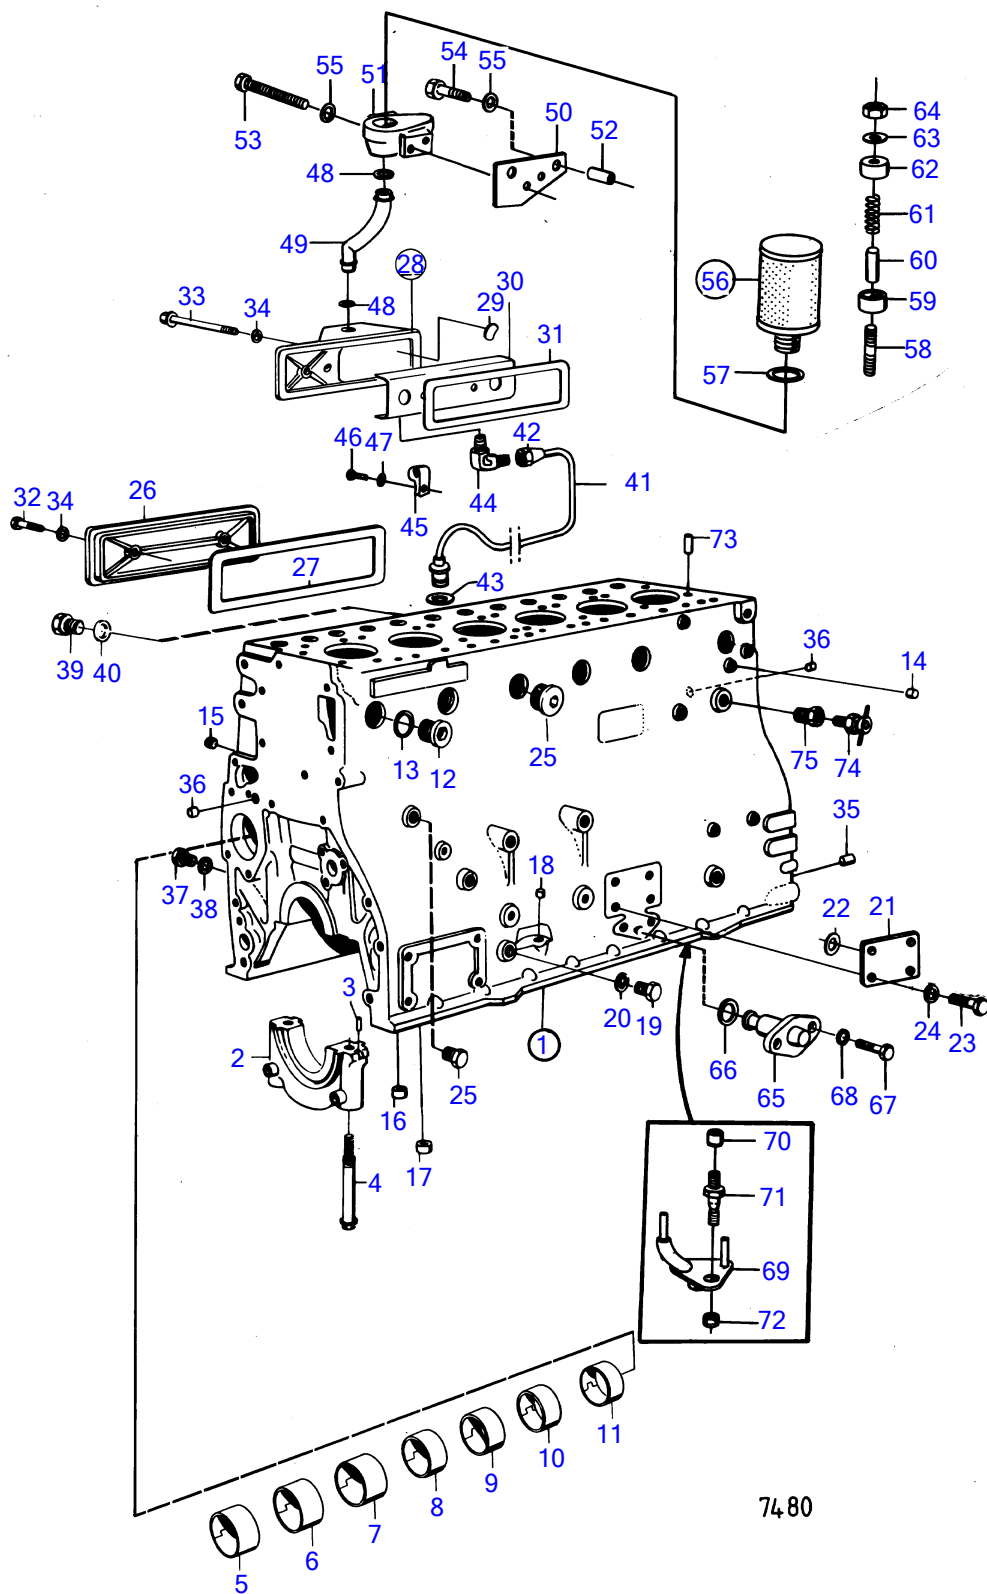

AQD70D, TAMD70D

7480

AQD70D, TAMD70D

| REF | PART NO. | QTY | DESCRIPTION | NOTES |
|-----|----------|-----|----------------------|------------------------------------|
| 1 | (466830) | 1 | Cylinder block | Spare part version., Obsolete part |
| 2 | | 7 | • bearing cap | |
| 3 | 422426 | 1 | • Pivot pin | |
| 4 | (421153) | 14 | • Screw | Obsolete part |
| 5 | 422076 | 1 | • Bushing | |
| 6 | 422077 | 1 | • Bushing | |
| 7 | 422078 | 1 | • Bushing | |
| 8 | 422079 | 1 | • Bushing | |
| 9 | 422080 | 1 | • Bushing | |
| 10 | 422081 | 1 | • Bushing | |
| 11 | 422082 | 1 | • Bushing | |
| 12 | 467367 | 6 | • Plug | |
| 13 | 469328 | 6 | • Gasket | |
| 14 | 952075 | 1 | • Plug | |
| 15 | 422369 | 7 | • Plug | |
| 16 | (955079) | 1 | • Plug | Obsolete part |
| 17 | 952075 | 2 | • Plug | |
| 18 | 955082 | 2 | • Cap plug | |
| 19 | 952077 | 3 | • Plug | |
| 20 | 18677 | 3 | • Gasket | |
| 21 | (837510) | 1 | • Cardboard tube | Obsolete part |
| 22 | 955994 | 2 | • O-ring | |
| 23 | 955534 | 4 | • Hexagon screw | |
| 24 | 942336 | 4 | • Spring washer | |
| 25 | 952077 | 2 | • Plug | |
| 26 | 420120 | 1 | Inspection cover | |
| 27 | 421121 | 1 | Gasket | |
| 28 | (824351) | 1 | Crankcase ventilatio | Obsolete part |
| 29 | 192211 | 1 | • Expansion plug | |
| 30 | (824382) | 1 | Splash plate | Obsolete part |
| 31 | 824381 | 1 | Gasket | |
| 32 | 422541 | 3 | Screw | |
| 33 | 823742 | 1 | Screw | |
| 34 | 469846 | 4 | Sealing ring | |
| 35 | 191171 | 2 | Pin | |
| 36 | 955082 | 3 | Cap plug | |
| 37 | (941959) | 1 | Plug | Obsolete part |
| 38 | 18818 | 1 | Gasket | |
| 39 | 16318 | 2 | Plug | |
| 40 | 907132 | 2 | Gasket | |
| 41 | (824481) | 1 | Oil pipe | Obsolete part |
| 42 | (954321) | 1 | • Fitting nut | Obsolete part |
| 43 | 955983 | 1 | • O-ring | |
| 44 | 954342 | 1 | Elbow nipple | |
| 45 | (18301) | 1 | Attaching clamp | Obsolete part |
| 46 | 955523 | 1 | Hexagon screw | |
| 47 | 941907 | 1 | Spring washer | |
| 48 | 421158 | 2 | Sealing ring | |
| 49 | (843943) | 1 | Tube | Obsolete part |
| 50 | (843951) | 1 | Anchorage | Obsolete part |
| 51 | 843356 | 1 | Connector housing | |
| 52 | 826652 | 2 | Spacer sleeve | |
| 53 | 955531 | 2 | Hexagon screw | L=89mm |
| 54 | 955529 | 2 | Hexagon screw | L=76mm |
| 55 | 941907 | 4 | Spring washer | |
| 56 | 876069 | 1 | Filter | |
| 57 | 843449 | 1 | • Gasket | |
| 58 | 924058 | 1 | Stud | |
| 59 | 842972 | 1 | Valve disc | |
| 60 | 842974 | 1 | Spacer sleeve | |
| 61 | 843301 | 1 | Spring | |
| 62 | 842975 | 1 | Protecting casing | |
| 63 | 421158 | 1 | Sealing ring | |