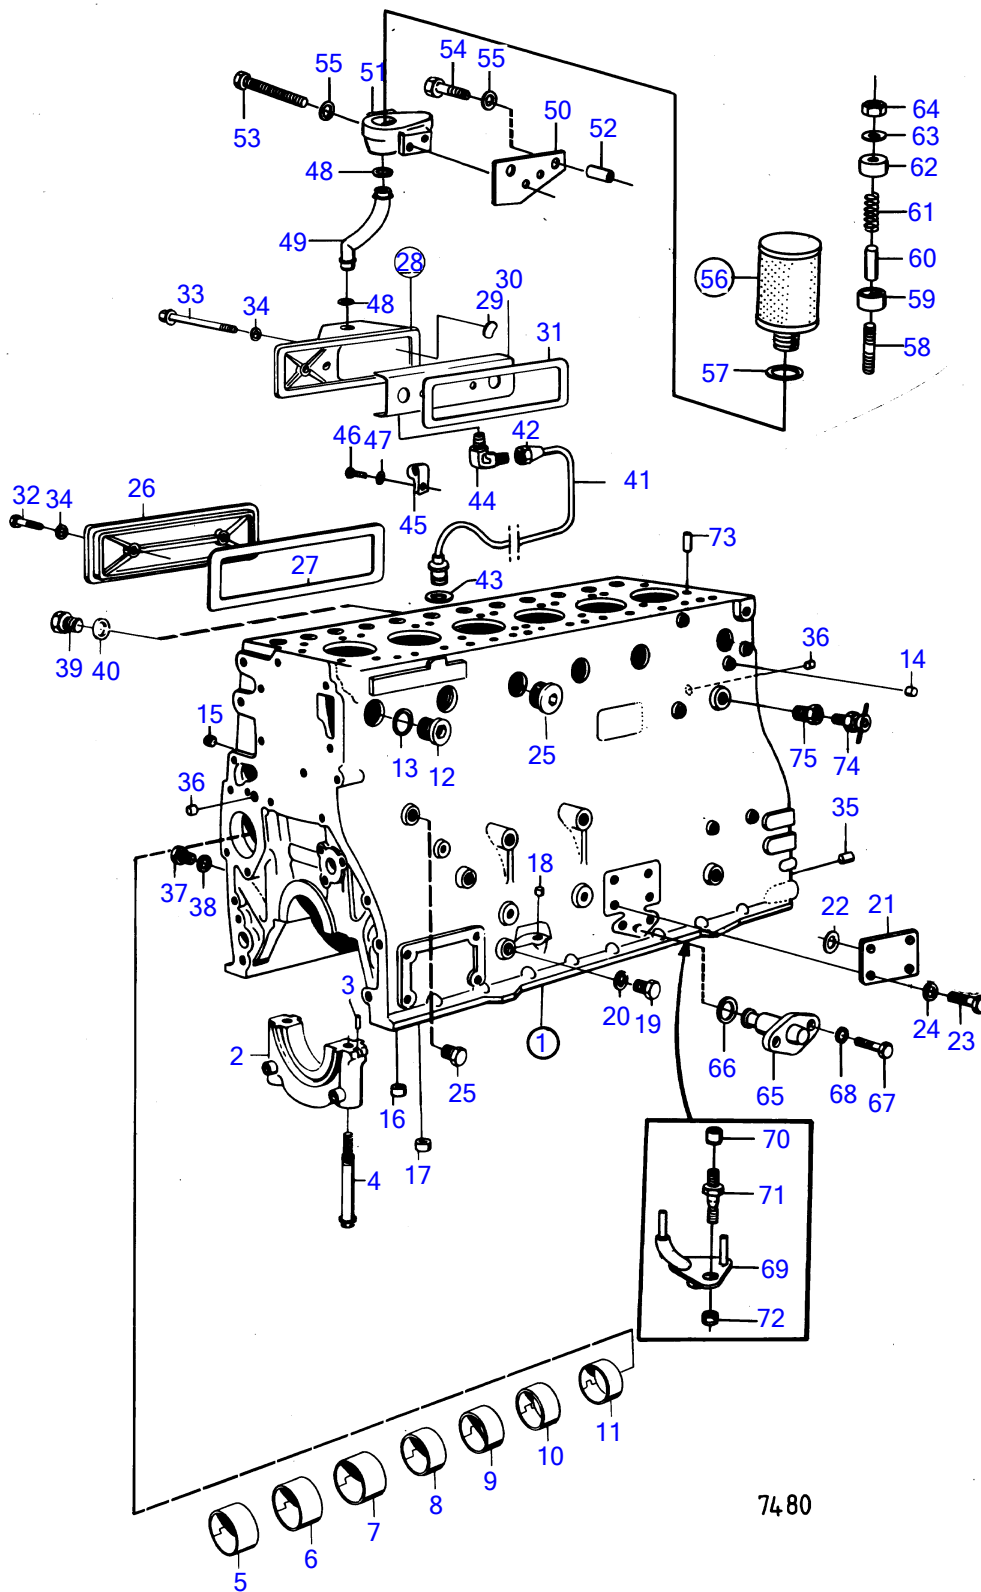

AQD70D, TAMD70D

7480

AQD70D, TAMD70D

REF	PART NO.	QTY	DESCRIPTION	NOTES
1	(466830)	1	Cylinder block	Spare part version., Obsolete part
2		7	• bearing cap	
3	422426	1	• Pivot pin	
4	(421153)	14	• Screw	Obsolete part
5	422076	1	• Bushing	
6	422077	1	• Bushing	
7	422078	1	• Bushing	
8	422079	1	• Bushing	
9	422080	1	• Bushing	
10	422081	1	• Bushing	
11	422082	1	• Bushing	
12	467367	6	• Plug	
13	469328	6	• Gasket	
14	952075	1	• Plug	
15	422369	7	• Plug	
16	(955079)	1	• Plug	Obsolete part
17	952075	2	• Plug	
18	955082	2	• Cap plug	
19	952077	3	• Plug	
20	18677	3	• Gasket	
21	(837510)	1	• Cardboard tube	Obsolete part
22	955994	2	• O-ring	
23	955534	4	• Hexagon screw	
24	942336	4	• Spring washer	
25	952077	2	• Plug	
26	420120	1	Inspection cover	
27	421121	1	Gasket	
28	(824351)	1	Crankcase ventilatio	Obsolete part
29	192211	1	• Expansion plug	
30	(824382)	1	Splash plate	Obsolete part
31	824381	1	Gasket	
32	422541	3	Screw	
33	823742	1	Screw	
34	469846	4	Sealing ring	
35	191171	2	Pin	
36	955082	3	Cap plug	
37	(941959)	1	Plug	Obsolete part
38	18818	1	Gasket	
39	16318	2	Plug	
40	907132	2	Gasket	
41	(824481)	1	Oil pipe	Obsolete part
42	(954321)	1	• Fitting nut	Obsolete part
43	955983	1	• O-ring	
44	954342	1	Elbow nipple	
45	(18301)	1	Attaching clamp	Obsolete part
46	955523	1	Hexagon screw	
47	941907	1	Spring washer	
48	421158	2	Sealing ring	
49	(843943)	1	Tube	Obsolete part
50	(843951)	1	Anchorage	Obsolete part
51	843356	1	Connector housing	
52	826652	2	Spacer sleeve	
53	955531	2	Hexagon screw	L=89mm
54	955529	2	Hexagon screw	L=76mm
55	941907	4	Spring washer	
56	876069	1	Filter	
57	843449	1	• Gasket	
58	924058	1	Stud	
59	842972	1	Valve disc	
60	842974	1	Spacer sleeve	
61	843301	1	Spring	
62	842975	1	Protecting casing	
63	421158	1	Sealing ring	

7743260-21-16806

7480

Upd:2011-02-14

AQD70D, TAMD70D, TAMD70E

VOLVO
PENTA