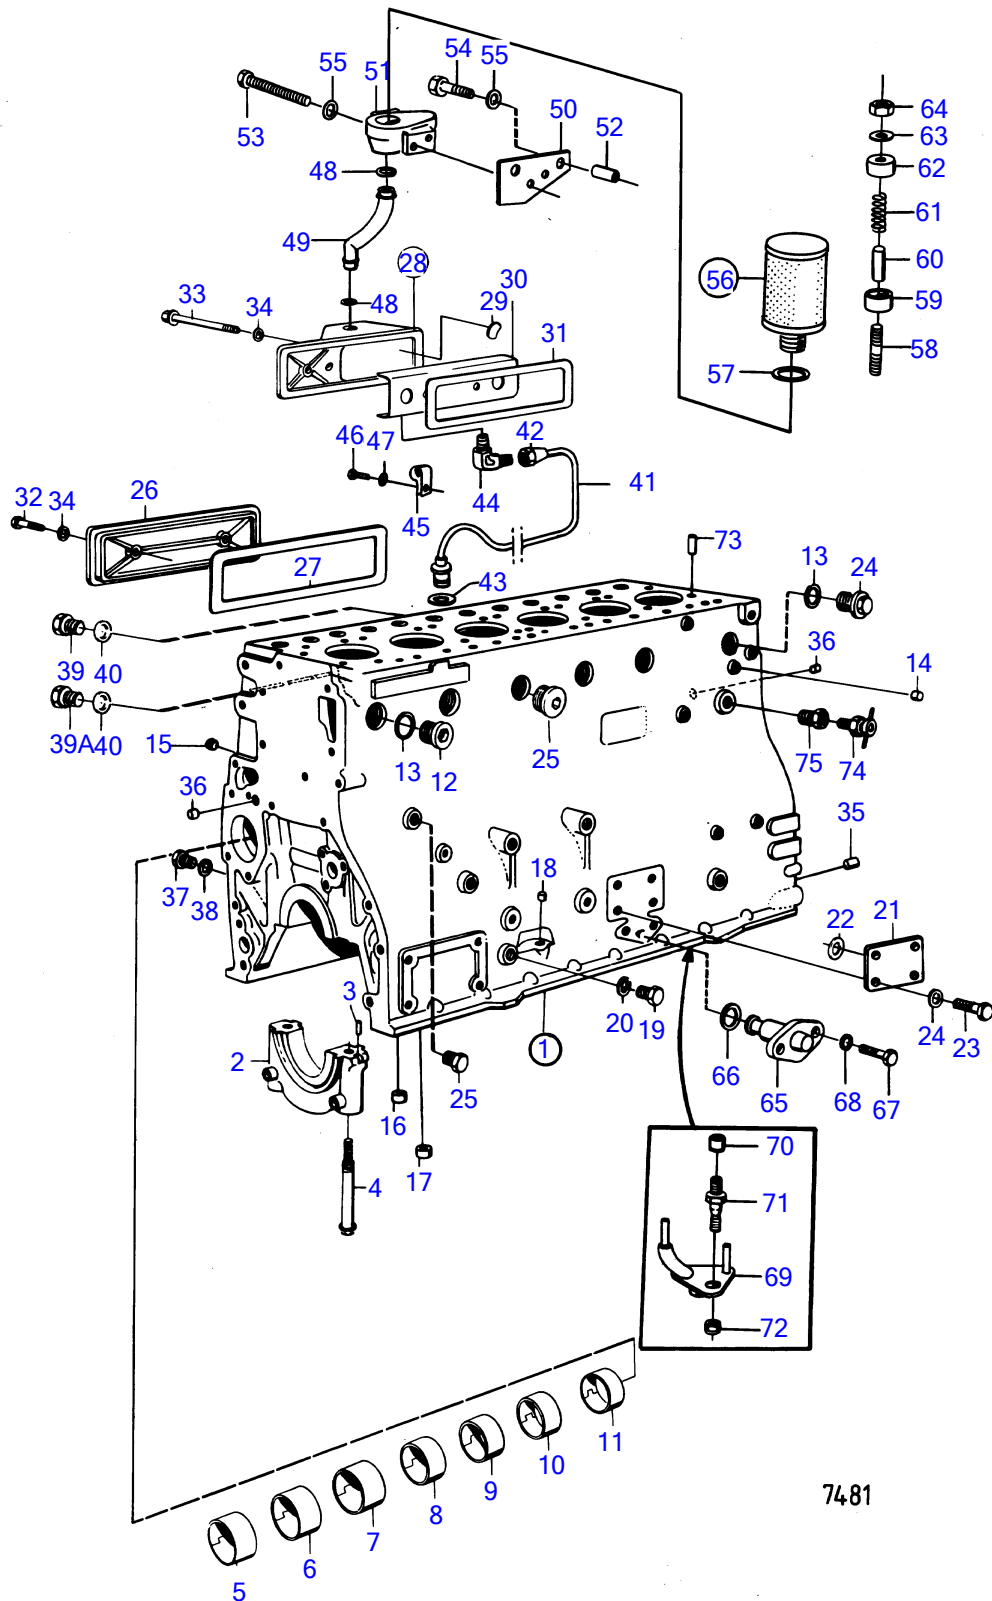

TAMD70E

7481

TAMD70E

REF	PART NO.	QTY	DESCRIPTION	NOTES
1	(466830)	1	Cylinder block	Spare part version., Obsolete part
2		7	• bearing cap	
3	422426	1	• Pivot pin	
4	(421153)	14	• Screw	Obsolete part
5	422076	1	• Bushing	
6	422077	1	• Bushing	
7	422078	1	• Bushing	
8	422079	1	• Bushing	
9	422080	1	• Bushing	
10	422081	1	• Bushing	
11	422082	1	• Bushing	
12	467367	6	• Plug	
13	469328	6	• Gasket	
14	952075	1	• Plug	
15	422369	7	• Plug	
16	(955079)	1	• Plug	Obsolete part
17	952075	2	• Plug	
18	955082	2	• Cap plug	
19	952077	3	• Plug	
20	18677	3	• Gasket	
21	(837510)	1	• Cardboard tube	Obsolete part
22	955994	2	• O-ring	
23	955534	4	• Hexagon screw	
24	942336	4	• Spring washer	
25	952077	2	• Plug	
26	420120	1	Inspection cover	
27	421121	1	Gasket	
28	(824351)	1	Crankcase ventilatio	Obsolete part
29	192211	1	• Expansion plug	
30	(824382)	1	Splash plate	Obsolete part
31	824381	1	Gasket	
32	422541	3	Screw	
33	823742	1	Screw	
34	469846	4	Sealing ring	
35	191171	2	Pin	
36	955082	4	Cap plug	
37	(941959)	1	Plug	Obsolete part
38	18818	1	Gasket	
39	16318	1	Plug	
39A	192114	1	Plug	
40	907132	2	Gasket	
41	(824481)	1	Oil pipe	Obsolete part
42	(954321)	1	• Fitting nut	Obsolete part
43	955983	1	• O-ring	
44	954342	1	Elbow nipple	
45	(18301)	1	Attaching clamp	Obsolete part
46	955523	1	Hexagon screw	
47	941907	1	Spring washer	
48	421158	2	Sealing ring	
49	(843943)	1	Tube	Obsolete part
50	(843951)	1	Anchorage	Obsolete part
51	843356	1	Connector housing	
52	826652	2	Spacer sleeve	
53	955531	2	Hexagon screw	L=89mm
54	955529	2	Hexagon screw	L=76mm
55	941907	4	Spring washer	
56	876069	1	Filter	
57	843449	1	• Gasket	
58	924058	1	Stud	
59	842972	1	Valve disc	
60	842974	1	Spacer sleeve	
61	843301	1	Spring	
62	842975	1	Protecting casing	

7743260-21-16807

7481

Upd:2011-02-14

AQD70D, TAMD70D, TAMD70E

VOLVO
PENTA