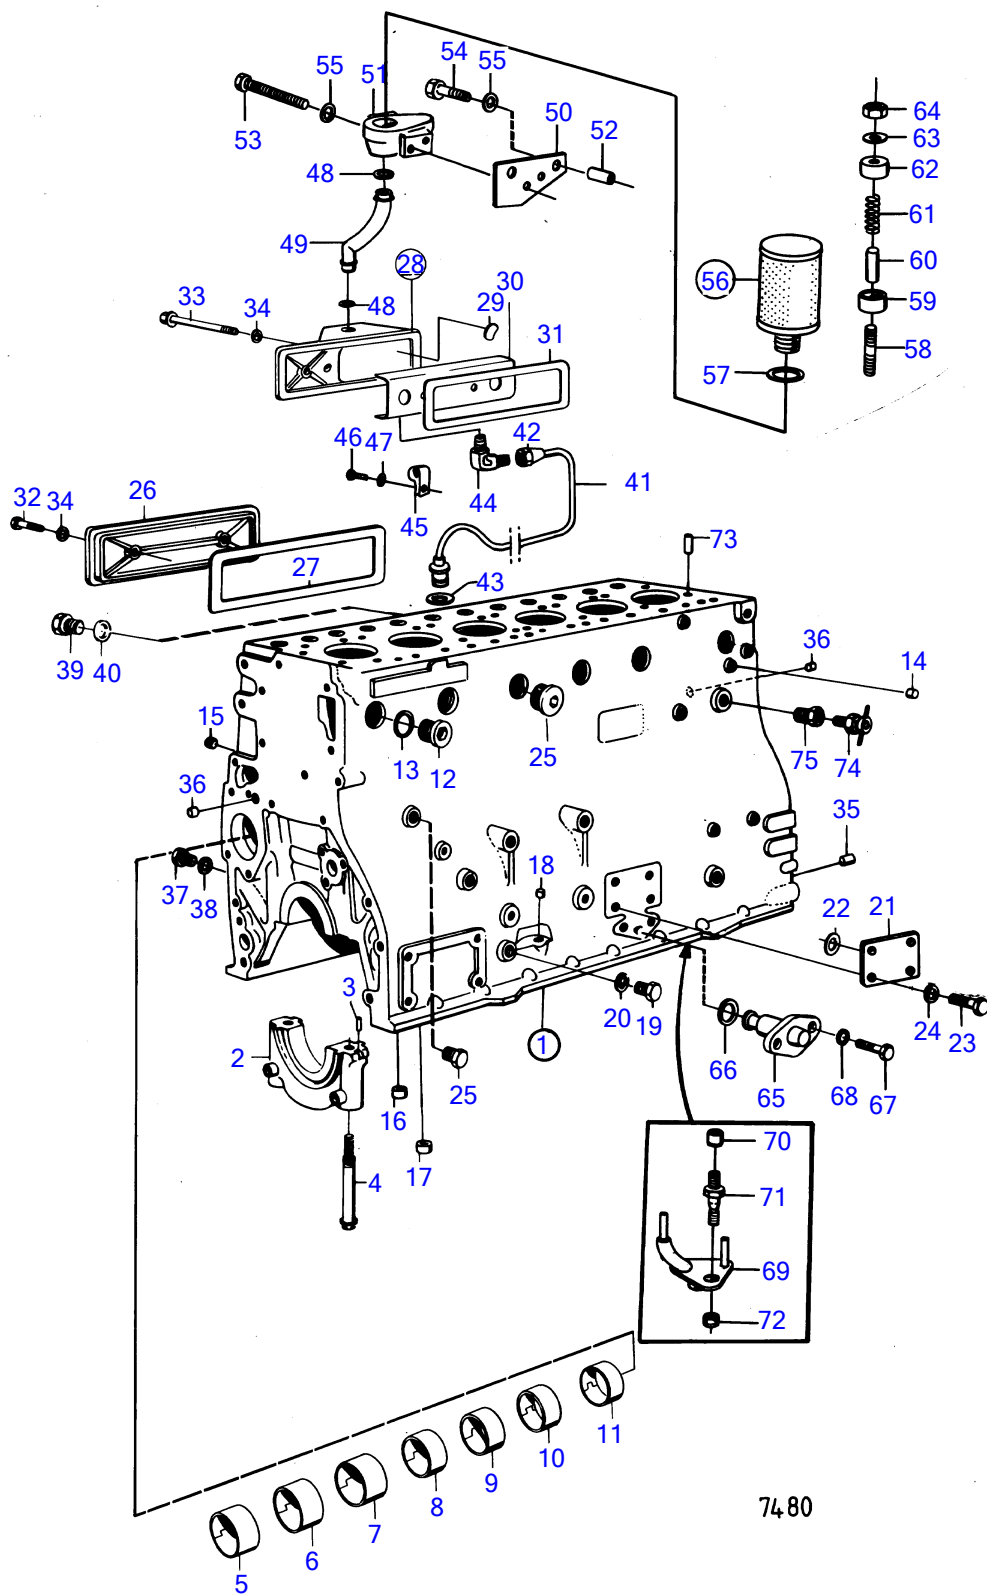

AQD70D, TAMD70D

7480

AQD70D, TAMD70D

REF	PART NO.	QTY	DESCRIPTION	NOTES
1	(466830)	1	Cylinder block	Spare part version., Obsolete part
2		7	• bearing cap	
3	422426	1	• Pivot pin	
4	(421153)	14	• Screw	Obsolete part
5	422076	1	• Bushing	
6	422077	1	• Bushing	
7	422078	1	• Bushing	
8	422079	1	• Bushing	
9	422080	1	• Bushing	
10	422081	1	• Bushing	
11	422082	1	• Bushing	
12	467367	6	• Plug	
13	469328	6	• Gasket	
14	952075	1	• Plug	
15	422369	7	• Plug	
16	(955079)	1	• Plug	Obsolete part
17	952075	2	• Plug	
18	955082	2	• Cap plug	
19	952077	3	• Plug	
20	18677	3	• Gasket	
21	(837510)	1	• Cardboard tube	Obsolete part
22	955994	2	• O-ring	
23	955534	4	• Hexagon screw	
24	942336	4	• Spring washer	
25	952077	2	• Plug	
26	420120	1	Inspection cover	
27	421121	1	Gasket	
28	(824351)	1	Crankcase ventilatio	Obsolete part
29	192211	1	• Expansion plug	
30	(824382)	1	Splash plate	Obsolete part
31	824381	1	Gasket	
32	422541	3	Screw	
33	823742	1	Screw	
34	469846	4	Sealing ring	
35	191171	2	Pin	
36	955082	3	Cap plug	
37	(941959)	1	Plug	Obsolete part
38	18818	1	Gasket	
39	16318	2	Plug	
40	907132	2	Gasket	
41	(824481)	1	Oil pipe	Obsolete part
42	(954321)	1	• Fitting nut	Obsolete part
43	955983	1	• O-ring	
44	954342	1	Elbow nipple	
45	(18301)	1	Attaching clamp	Obsolete part
46	955523	1	Hexagon screw	
47	941907	1	Spring washer	
48	421158	2	Sealing ring	
49	(843943)	1	Tube	Obsolete part
50	(843951)	1	Anchorage	Obsolete part
51	843356	1	Connector housing	
52	826652	2	Spacer sleeve	
53	955531	2	Hexagon screw	L=89mm
54	955529	2	Hexagon screw	L=76mm
55	941907	4	Spring washer	
56	876069	1	Filter	
57	843449	1	• Gasket	
58	924058	1	Stud	
59	842972	1	Valve disc	
60	842974	1	Spacer sleeve	
61	843301	1	Spring	
62	842975	1	Protecting casing	
63	421158	1	Sealing ring	

7743260-21-16806

7480

Upd:2011-02-14

AQD70D, TAMD70D, TAMD70E

VOLVO
PENTA