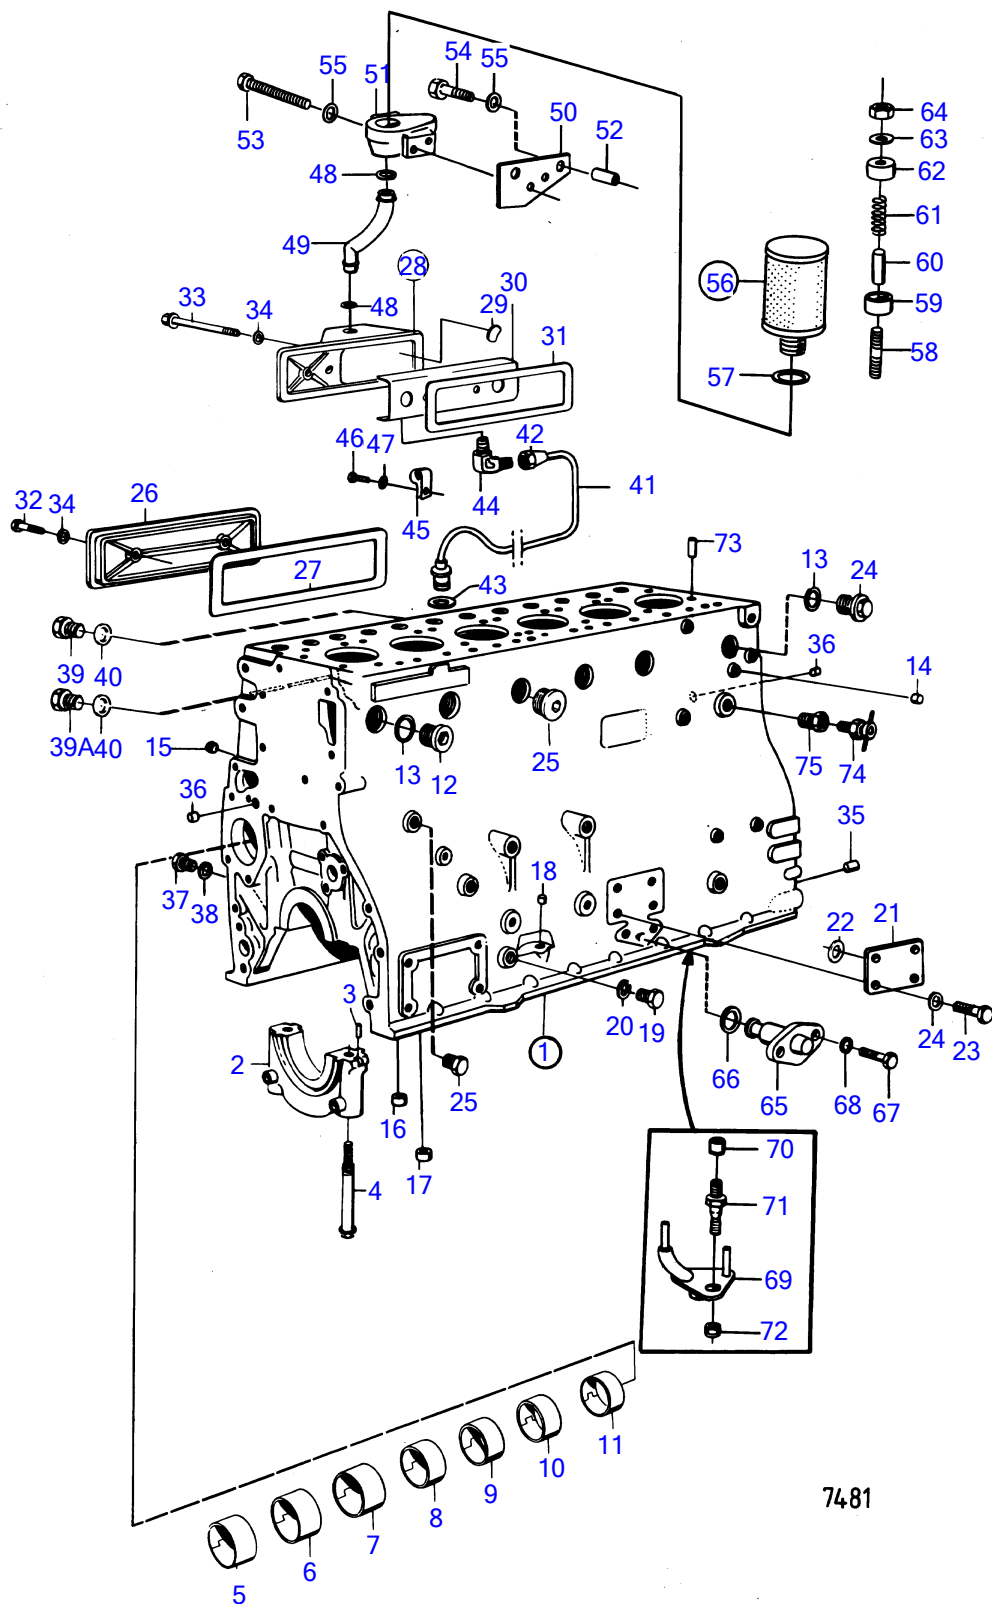

TAMD70E

TAMD70E

REF	PART NO.	QTY	DESCRIPTION	NOTES
1	(466830)	1	Cylinder block	Spare part version., Obsolete part
2		7	• bearing cap	
3	422426	1	• Pivot pin	
4	(421153)	14	• Screw	Obsolete part
5	422076	1	• Bushing	
6	422077	1	• Bushing	
7	422078	1	• Bushing	
8	422079	1	• Bushing	
9	422080	1	• Bushing	
10	422081	1	• Bushing	
11	422082	1	• Bushing	
12	467367	6	• Plug	
13	469328	6	• Gasket	
14	952075	1	• Plug	
15	422369	7	• Plug	
16	(955079)	1	• Plug	Obsolete part
17	952075	2	• Plug	
18	955082	2	• Cap plug	
19	952077	3	• Plug	
20	18677	3	• Gasket	
21	(837510)	1	• Cardboard tube	Obsolete part
22	955994	2	• O-ring	
23	955534	4	• Hexagon screw	
24	942336	4	• Spring washer	
25	952077	2	• Plug	
26	420120	1	Inspection cover	
27	421121	1	Gasket	
28	(824351)	1	Crankcase ventilatio	Obsolete part
29	192211	1	• Expansion plug	
30	(824382)	1	Splash plate	Obsolete part
31	824381	1	Gasket	
32	422541	3	Screw	
33	823742	1	Screw	
34	469846	4	Sealing ring	
35	191171	2	Pin	
36	955082	4	Cap plug	
37	(941959)	1	Plug	Obsolete part
38	18818	1	Gasket	
39	16318	1	Plug	
39A	192114	1	Plug	
40	907132	2	Gasket	
41	(824481)	1	Oil pipe	Obsolete part
42	(954321)	1	• Fitting nut	Obsolete part
43	955983	1	• O-ring	
44	954342	1	Elbow nipple	
45	(18301)	1	Attaching clamp	Obsolete part
46	955523	1	Hexagon screw	
47	941907	1	Spring washer	
48	421158	2	Sealing ring	
49	(843943)	1	Tube	Obsolete part
50	(843951)	1	Anchorage	Obsolete part
51	843356	1	Connector housing	
52	826652	2	Spacer sleeve	
53	955531	2	Hexagon screw	L=89mm
54	955529	2	Hexagon screw	L=76mm
55	941907	4	Spring washer	
56	876069	1	Filter	
57	843449	1	• Gasket	
58	924058	1	Stud	
59	842972	1	Valve disc	
60	842974	1	Spacer sleeve	
61	843301	1	Spring	
62	842975	1	Protecting casing	

7743260-21-16807

7481

Upd:2011-02-14

AQD70D, TAMD70D, TAMD70E

VOLVO
PENTA