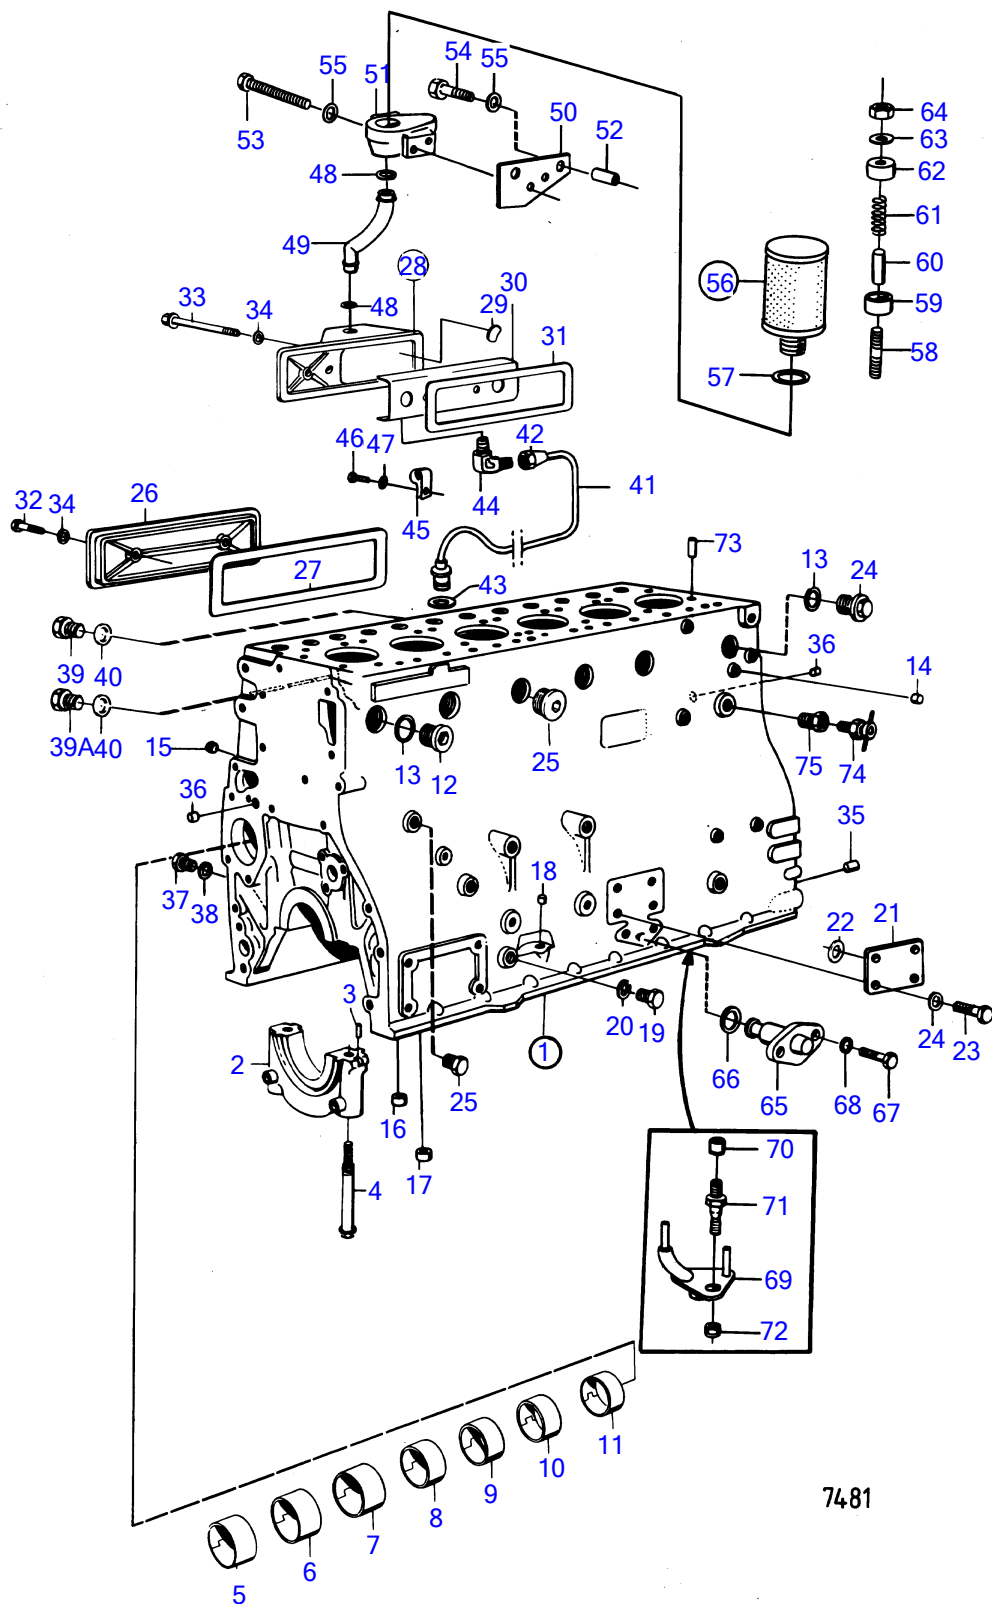

TAMD70E

7481

TAMD70E

REF	PART NO.	QTY	DESCRIPTION	NOTES
1	(466830)	1	Cylinder block	Spare part version., Obsolete part
2		7	• bearing cap	
3	422426	1	• Pivot pin	
4	(421153)	14	• Screw	Obsolete part
5	422076	1	• Bushing	
6	422077	1	• Bushing	
7	422078	1	• Bushing	
8	422079	1	• Bushing	
9	422080	1	• Bushing	
10	422081	1	• Bushing	
11	422082	1	• Bushing	
12	467367	6	• Plug	
13	469328	6	• Gasket	
14	952075	1	• Plug	
15	422369	7	• Plug	
16	(955079)	1	• Plug	Obsolete part
17	952075	2	• Plug	
18	955082	2	• Cap plug	
19	952077	3	• Plug	
20	18677	3	• Gasket	
21	(837510)	1	• Cardboard tube	Obsolete part
22	955994	2	• O-ring	
23	955534	4	• Hexagon screw	
24	942336	4	• Spring washer	
25	952077	2	• Plug	
26	420120	1	Inspection cover	
27	421121	1	Gasket	
28	(824351)	1	Crankcase ventilatio	Obsolete part
29	192211	1	• Expansion plug	
30	(824382)	1	Splash plate	Obsolete part
31	824381	1	Gasket	
32	422541	3	Screw	
33	823742	1	Screw	
34	469846	4	Sealing ring	
35	191171	2	Pin	
36	955082	4	Cap plug	
37	(941959)	1	Plug	Obsolete part
38	18818	1	Gasket	
39	16318	1	Plug	
39A	192114	1	Plug	
40	907132	2	Gasket	
41	(824481)	1	Oil pipe	Obsolete part
42	(954321)	1	• Fitting nut	Obsolete part
43	955983	1	• O-ring	
44	954342	1	Elbow nipple	
45	(18301)	1	Attaching clamp	Obsolete part
46	955523	1	Hexagon screw	
47	941907	1	Spring washer	
48	421158	2	Sealing ring	
49	(843943)	1	Tube	Obsolete part
50	(843951)	1	Anchorage	Obsolete part
51	843356	1	Connector housing	
52	826652	2	Spacer sleeve	
53	955531	2	Hexagon screw	L=89mm
54	955529	2	Hexagon screw	L=76mm
55	941907	4	Spring washer	
56	876069	1	Filter	
57	843449	1	• Gasket	
58	924058	1	Stud	
59	842972	1	Valve disc	
60	842974	1	Spacer sleeve	
61	843301	1	Spring	
62	842975	1	Protecting casing	

7743260-21-16807

7481

Upd:2011-02-14

AQD70D, TAMD70D, TAMD70E

VOLVO
PENTA