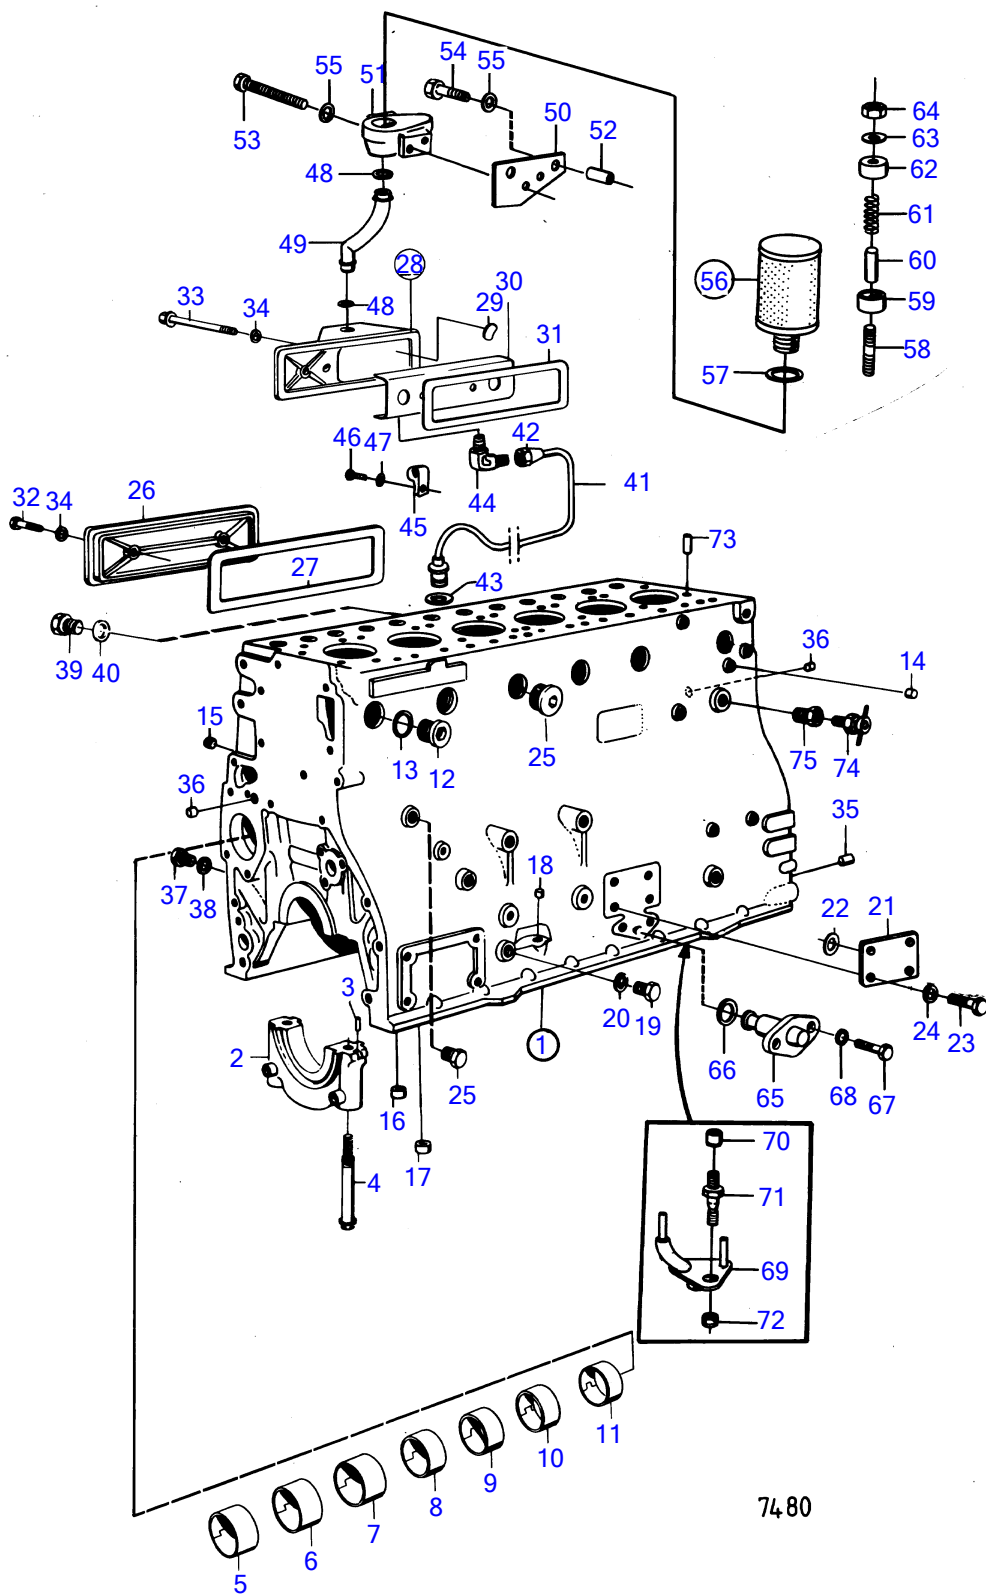

AQD70D, TAMD70D

AQD70D, TAMD70D

REF	PART NO.	QTY	DESCRIPTION	NOTES
1	(466830)	1	Cylinder block	Spare part version., Obsolete part
2		7	• bearing cap	
3	422426	1	• Pivot pin	
4	(421153)	14	• Screw	Obsolete part
5	422076	1	• Bushing	
6	422077	1	• Bushing	
7	422078	1	• Bushing	
8	422079	1	• Bushing	
9	422080	1	• Bushing	
10	422081	1	• Bushing	
11	422082	1	• Bushing	
12	467367	6	• Plug	
13	469328	6	• Gasket	
14	952075	1	• Plug	
15	422369	7	• Plug	
16	(955079)	1	• Plug	Obsolete part
17	952075	2	• Plug	
18	955082	2	• Cap plug	
19	952077	3	• Plug	
20	18677	3	• Gasket	
21	(837510)	1	• Cardboard tube	Obsolete part
22	955994	2	• O-ring	
23	955534	4	• Hexagon screw	
24	942336	4	• Spring washer	
25	952077	2	• Plug	
26	420120	1	Inspection cover	
27	421121	1	Gasket	
28	(824351)	1	Crankcase ventilatio	Obsolete part
29	192211	1	• Expansion plug	
30	(824382)	1	Splash plate	Obsolete part
31	824381	1	Gasket	
32	422541	3	Screw	
33	823742	1	Screw	
34	469846	4	Sealing ring	
35	191171	2	Pin	
36	955082	3	Cap plug	
37	(941959)	1	Plug	Obsolete part
38	18818	1	Gasket	
39	16318	2	Plug	
40	907132	2	Gasket	
41	(824481)	1	Oil pipe	Obsolete part
42	(954321)	1	• Fitting nut	Obsolete part
43	955983	1	• O-ring	
44	954342	1	Elbow nipple	
45	(18301)	1	Attaching clamp	Obsolete part
46	955523	1	Hexagon screw	
47	941907	1	Spring washer	
48	421158	2	Sealing ring	
49	(843943)	1	Tube	Obsolete part
50	(843951)	1	Anchorage	Obsolete part
51	843356	1	Connector housing	
52	826652	2	Spacer sleeve	
53	955531	2	Hexagon screw	L=89mm
54	955529	2	Hexagon screw	L=76mm
55	941907	4	Spring washer	
56	876069	1	Filter	
57	843449	1	• Gasket	
58	924058	1	Stud	
59	842972	1	Valve disc	
60	842974	1	Spacer sleeve	
61	843301	1	Spring	
62	842975	1	Protecting casing	
63	421158	1	Sealing ring	

7743260-21-16806

7480

Upd:2011-02-14

AQD70D, TAMD70D, TAMD70E

VOLVO
PENTA