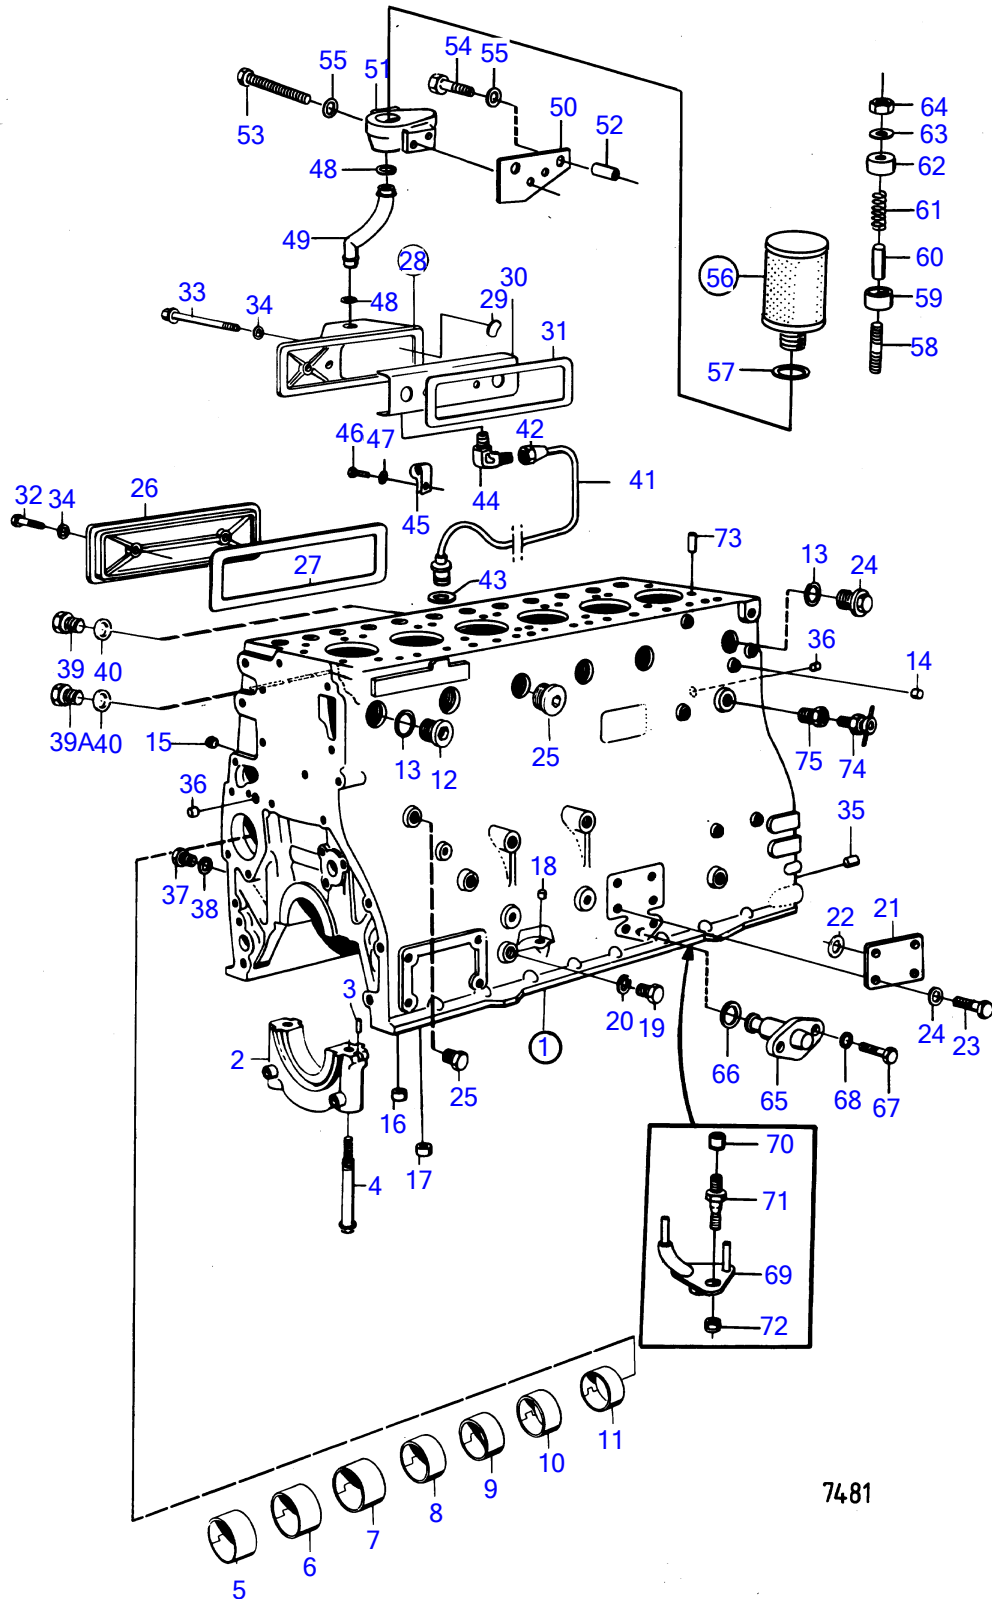

TAMD70E

7481

TAMD70E

REF	PART NO.	QTY	DESCRIPTION	NOTES
1	(466830)	1	Cylinder block	Spare part version., Obsolete part
2		7	• bearing cap	
3	422426	1	• Pivot pin	
4	(421153)	14	• Screw	Obsolete part
5	422076	1	• Bushing	
6	422077	1	• Bushing	
7	422078	1	• Bushing	
8	422079	1	• Bushing	
9	422080	1	• Bushing	
10	422081	1	• Bushing	
11	422082	1	• Bushing	
12	467367	6	• Plug	
13	469328	6	• Gasket	
14	952075	1	• Plug	
15	422369	7	• Plug	
16	(955079)	1	• Plug	Obsolete part
17	952075	2	• Plug	
18	955082	2	• Cap plug	
19	952077	3	• Plug	
20	18677	3	• Gasket	
21	(837510)	1	• Cardboard tube	Obsolete part
22	955994	2	• O-ring	
23	955534	4	• Hexagon screw	
24	942336	4	• Spring washer	
25	952077	2	• Plug	
26	420120	1	Inspection cover	
27	421121	1	Gasket	
28	(824351)	1	Crankcase ventilatio	Obsolete part
29	192211	1	• Expansion plug	
30	(824382)	1	Splash plate	Obsolete part
31	824381	1	Gasket	
32	422541	3	Screw	
33	823742	1	Screw	
34	469846	4	Sealing ring	
35	191171	2	Pin	
36	955082	4	Cap plug	
37	(941959)	1	Plug	Obsolete part
38	18818	1	Gasket	
39	16318	1	Plug	
39A	192114	1	Plug	
40	907132	2	Gasket	
41	(824481)	1	Oil pipe	Obsolete part
42	(954321)	1	• Fitting nut	Obsolete part
43	955983	1	• O-ring	
44	954342	1	Elbow nipple	
45	(18301)	1	Attaching clamp	Obsolete part
46	955523	1	Hexagon screw	
47	941907	1	Spring washer	
48	421158	2	Sealing ring	
49	(843943)	1	Tube	Obsolete part
50	(843951)	1	Anchorage	Obsolete part
51	843356	1	Connector housing	
52	826652	2	Spacer sleeve	
53	955531	2	Hexagon screw	L=89mm
54	955529	2	Hexagon screw	L=76mm
55	941907	4	Spring washer	
56	876069	1	Filter	
57	843449	1	• Gasket	
58	924058	1	Stud	
59	842972	1	Valve disc	
60	842974	1	Spacer sleeve	
61	843301	1	Spring	
62	842975	1	Protecting casing	