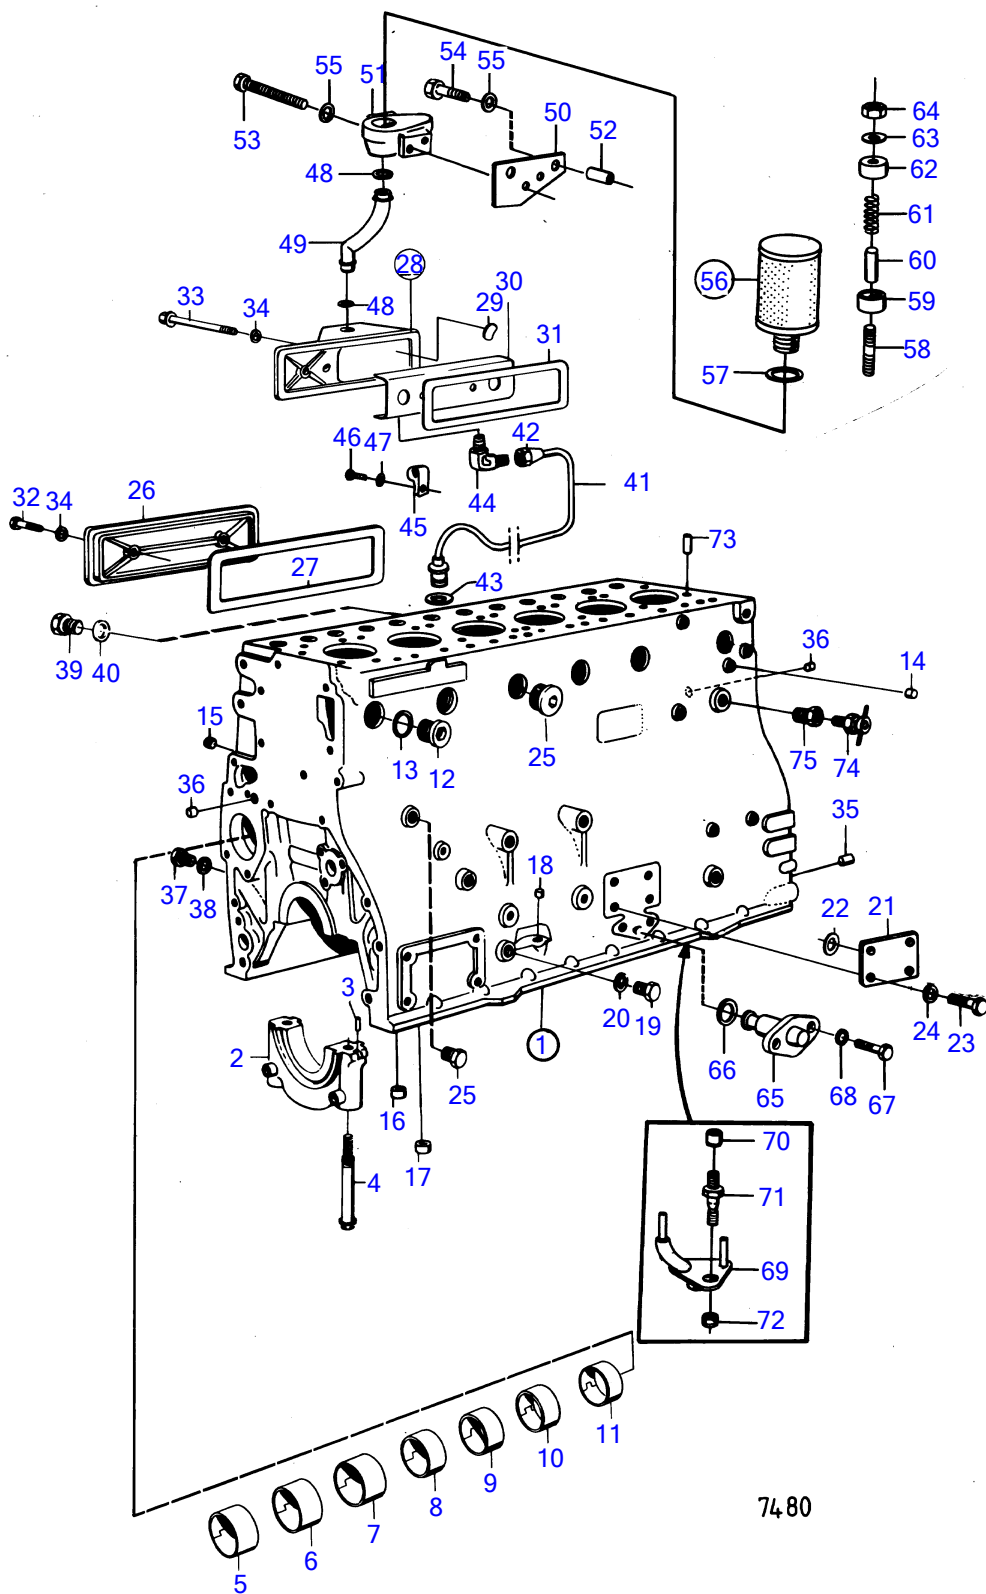

AQD70D, TAMD70D

## AQD70D, TAMD70D

REF	PART NO.	QTY	DESCRIPTION	NOTES
1	(466830)	1	Cylinder block	Spare part version., Obsolete part
2		7	• bearing cap	
3	422426	1	• Pivot pin	
4	(421153)	14	• Screw	Obsolete part
5	422076	1	• Bushing	
6	422077	1	• Bushing	
7	422078	1	• Bushing	
8	422079	1	• Bushing	
9	422080	1	• Bushing	
10	422081	1	• Bushing	
11	422082	1	• Bushing	
12	467367	6	• Plug	
13	469328	6	• Gasket	
14	952075	1	• Plug	
15	422369	7	• Plug	
16	(955079)	1	• Plug	Obsolete part
17	952075	2	• Plug	
18	955082	2	• Cap plug	
19	952077	3	• Plug	
20	18677	3	• Gasket	
21	(837510)	1	• Cardboard tube	Obsolete part
22	955994	2	• O-ring	
23	955534	4	• Hexagon screw	
24	942336	4	• Spring washer	
25	952077	2	• Plug	
26	420120	1	Inspection cover	
27	421121	1	Gasket	
28	(824351)	1	Crankcase ventilatio	Obsolete part
29	192211	1	• Expansion plug	
30	(824382)	1	Splash plate	Obsolete part
31	824381	1	Gasket	
32	422541	3	Screw	
33	823742	1	Screw	
34	469846	4	Sealing ring	
35	191171	2	Pin	
36	955082	3	Cap plug	
37	(941959)	1	Plug	Obsolete part
38	18818	1	Gasket	
39	16318	2	Plug	
40	907132	2	Gasket	
41	(824481)	1	Oil pipe	Obsolete part
42	(954321)	1	• Fitting nut	Obsolete part
43	955983	1	• O-ring	
44	954342	1	Elbow nipple	
45	(18301)	1	Attaching clamp	Obsolete part
46	955523	1	Hexagon screw	
47	941907	1	Spring washer	
48	421158	2	Sealing ring	
49	(843943)	1	Tube	Obsolete part
50	(843951)	1	Anchorage	Obsolete part
51	843356	1	Connector housing	
52	826652	2	Spacer sleeve	
53	955531	2	Hexagon screw	L=89mm
54	955529	2	Hexagon screw	L=76mm
55	941907	4	Spring washer	
56	876069	1	Filter	
57	843449	1	• Gasket	
58	924058	1	Stud	
59	842972	1	Valve disc	
60	842974	1	Spacer sleeve	
61	843301	1	Spring	
62	842975	1	Protecting casing	
63	421158	1	Sealing ring	

7743260-21-16806

7480

Upd:2011-02-14

AQD70D, TAMD70D, TAMD70E

**VOLVO**  
**PENTA**