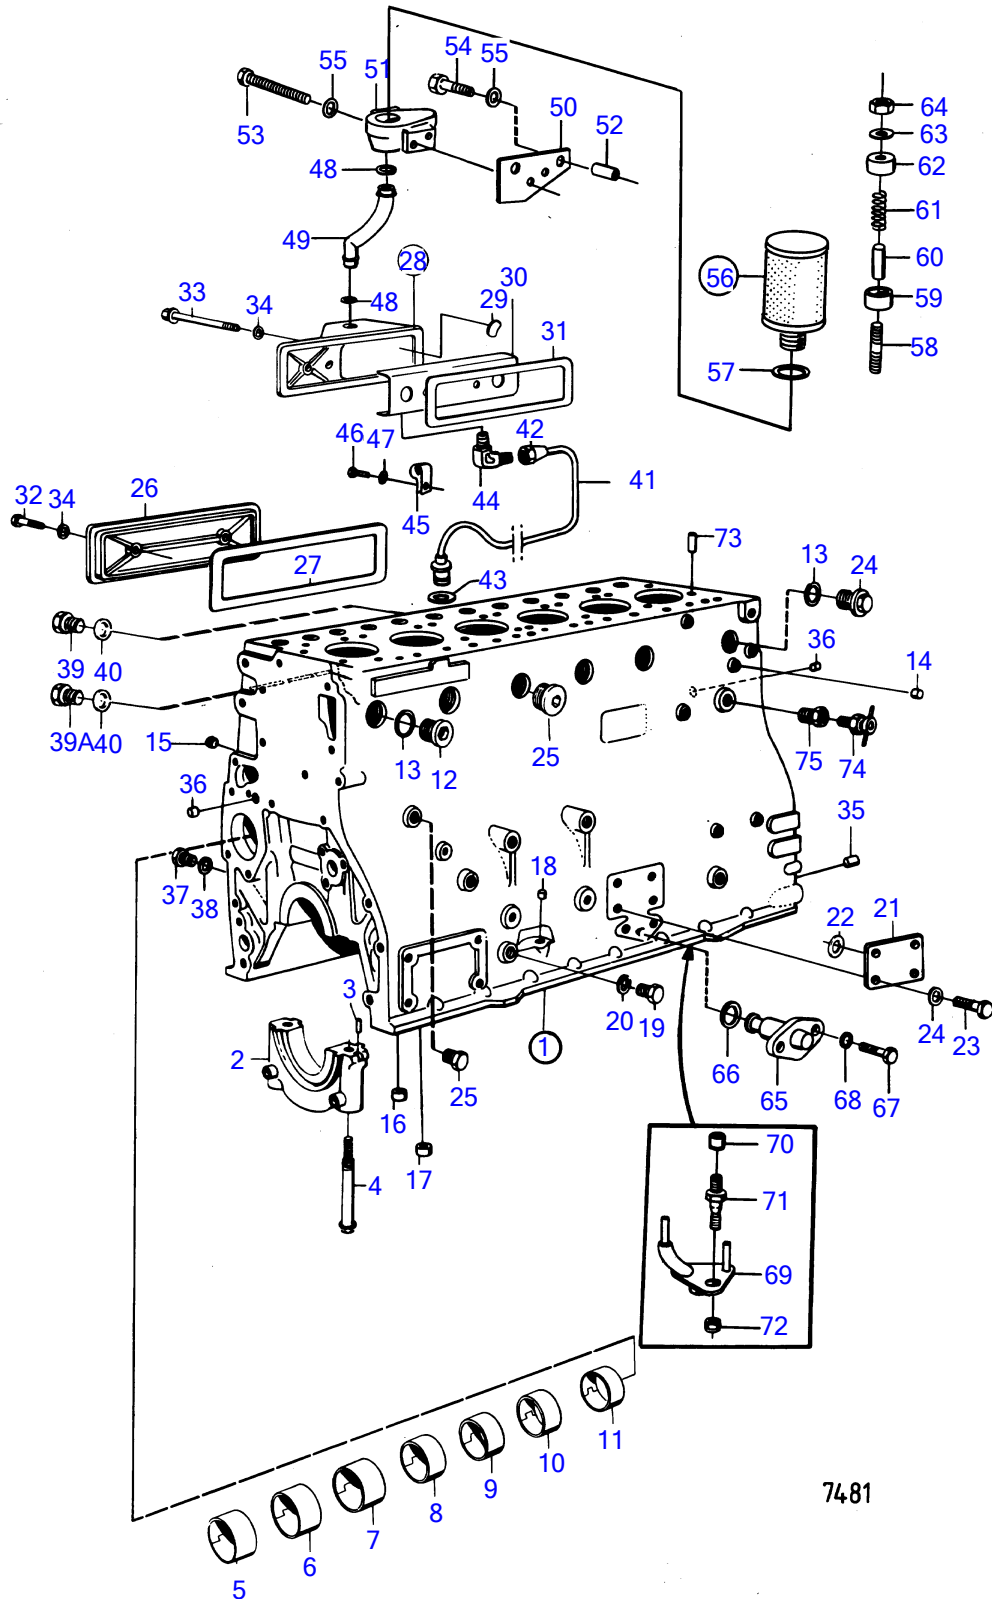

TAMD70E

TAMD70E

REF	PART NO.	QTY	DESCRIPTION	NOTES
1	(466830)	1	Cylinder block	Spare part version., Obsolete part
2		7	• bearing cap	
3	422426	1	• Pivot pin	
4	(421153)	14	• Screw	Obsolete part
5	422076	1	• Bushing	
6	422077	1	• Bushing	
7	422078	1	• Bushing	
8	422079	1	• Bushing	
9	422080	1	• Bushing	
10	422081	1	• Bushing	
11	422082	1	• Bushing	
12	467367	6	• Plug	
13	469328	6	• Gasket	
14	952075	1	• Plug	
15	422369	7	• Plug	
16	(955079)	1	• Plug	Obsolete part
17	952075	2	• Plug	
18	955082	2	• Cap plug	
19	952077	3	• Plug	
20	18677	3	• Gasket	
21	(837510)	1	• Cardboard tube	Obsolete part
22	955994	2	• O-ring	
23	955534	4	• Hexagon screw	
24	942336	4	• Spring washer	
25	952077	2	• Plug	
26	420120	1	Inspection cover	
27	421121	1	Gasket	
28	(824351)	1	Crankcase ventilatio	Obsolete part
29	192211	1	• Expansion plug	
30	(824382)	1	Splash plate	Obsolete part
31	824381	1	Gasket	
32	422541	3	Screw	
33	823742	1	Screw	
34	469846	4	Sealing ring	
35	191171	2	Pin	
36	955082	4	Cap plug	
37	(941959)	1	Plug	Obsolete part
38	18818	1	Gasket	
39	16318	1	Plug	
39A	192114	1	Plug	
40	907132	2	Gasket	
41	(824481)	1	Oil pipe	Obsolete part
42	(954321)	1	• Fitting nut	Obsolete part
43	955983	1	• O-ring	
44	954342	1	Elbow nipple	
45	(18301)	1	Attaching clamp	Obsolete part
46	955523	1	Hexagon screw	
47	941907	1	Spring washer	
48	421158	2	Sealing ring	
49	(843943)	1	Tube	Obsolete part
50	(843951)	1	Anchorage	Obsolete part
51	843356	1	Connector housing	
52	826652	2	Spacer sleeve	
53	955531	2	Hexagon screw	L=89mm
54	955529	2	Hexagon screw	L=76mm
55	941907	4	Spring washer	
56	876069	1	Filter	
57	843449	1	• Gasket	
58	924058	1	Stud	
59	842972	1	Valve disc	
60	842974	1	Spacer sleeve	
61	843301	1	Spring	
62	842975	1	Protecting casing	

7743260-21-16807

7481

Upd:2011-02-14

AQD70D, TAMD70D, TAMD70E

VOLVO
PENTA