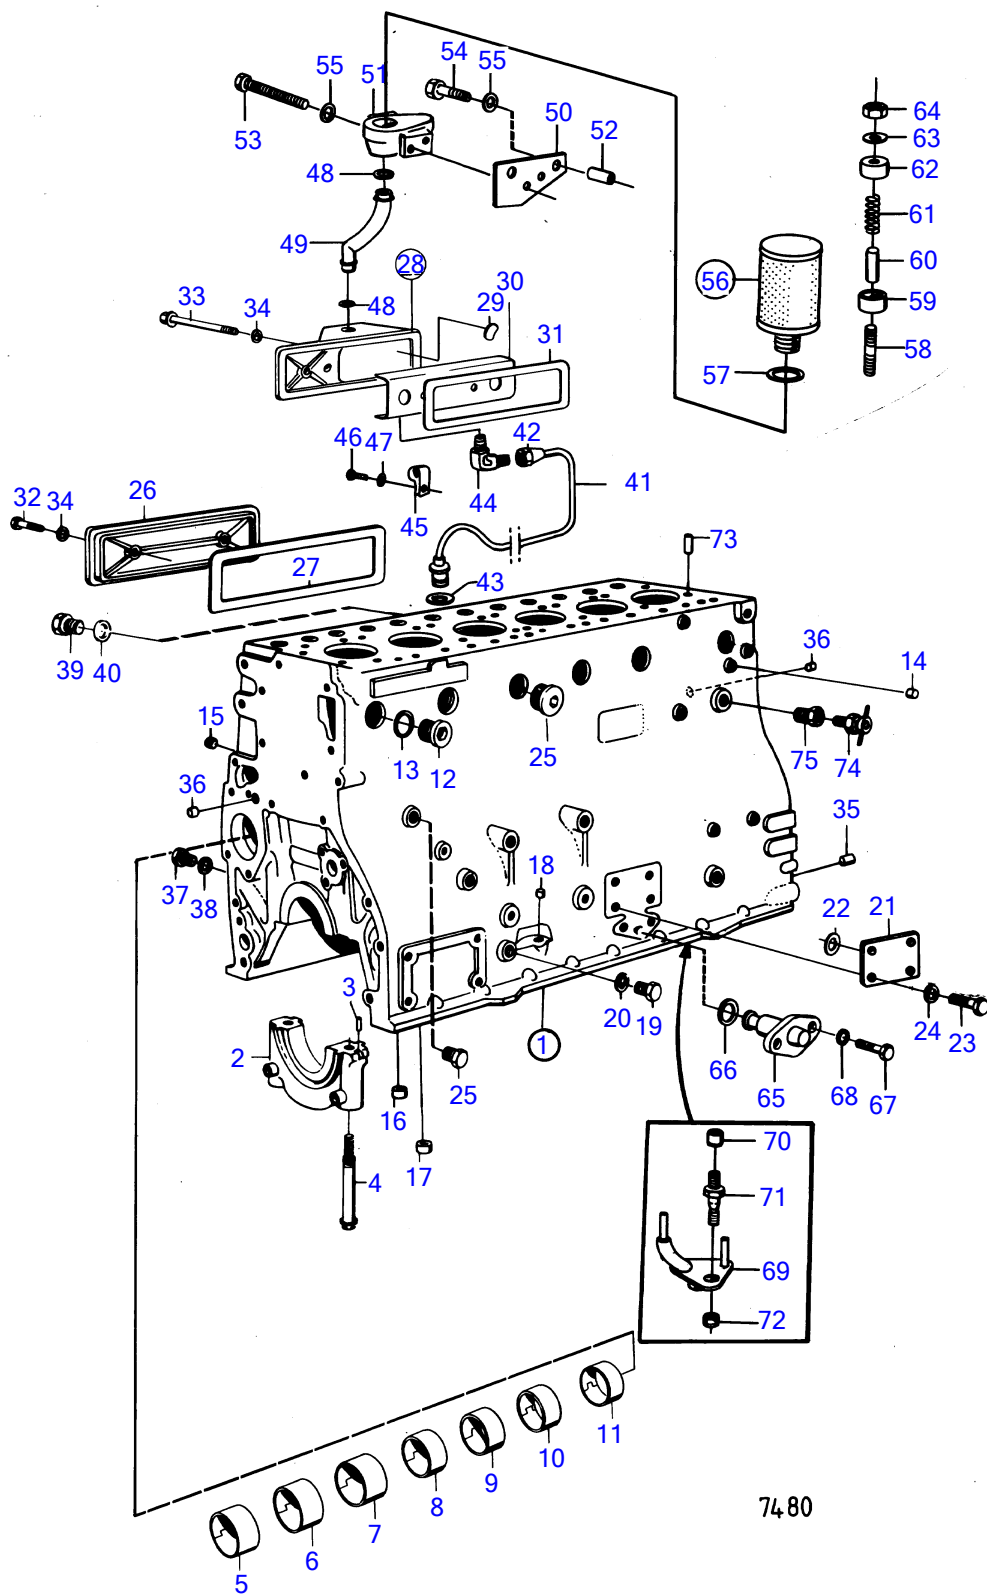

AQD70D, TAMD70D

AQD70D, TAMD70D

REF	PART NO.	QTY	DESCRIPTION	NOTES
1	(466830)	1	Cylinder block	Spare part version., Obsolete part
2		7	• bearing cap	
3	422426	1	• Pivot pin	
4	(421153)	14	• Screw	Obsolete part
5	422076	1	• Bushing	
6	422077	1	• Bushing	
7	422078	1	• Bushing	
8	422079	1	• Bushing	
9	422080	1	• Bushing	
10	422081	1	• Bushing	
11	422082	1	• Bushing	
12	467367	6	• Plug	
13	469328	6	• Gasket	
14	952075	1	• Plug	
15	422369	7	• Plug	
16	(955079)	1	• Plug	Obsolete part
17	952075	2	• Plug	
18	955082	2	• Cap plug	
19	952077	3	• Plug	
20	18677	3	• Gasket	
21	(837510)	1	• Cardboard tube	Obsolete part
22	955994	2	• O-ring	
23	955534	4	• Hexagon screw	
24	942336	4	• Spring washer	
25	952077	2	• Plug	
26	420120	1	Inspection cover	
27	421121	1	Gasket	
28	(824351)	1	Crankcase ventilatio	Obsolete part
29	192211	1	• Expansion plug	
30	(824382)	1	Splash plate	Obsolete part
31	824381	1	Gasket	
32	422541	3	Screw	
33	823742	1	Screw	
34	469846	4	Sealing ring	
35	191171	2	Pin	
36	955082	3	Cap plug	
37	(941959)	1	Plug	Obsolete part
38	18818	1	Gasket	
39	16318	2	Plug	
40	907132	2	Gasket	
41	(824481)	1	Oil pipe	Obsolete part
42	(954321)	1	• Fitting nut	Obsolete part
43	955983	1	• O-ring	
44	954342	1	Elbow nipple	
45	(18301)	1	Attaching clamp	Obsolete part
46	955523	1	Hexagon screw	
47	941907	1	Spring washer	
48	421158	2	Sealing ring	
49	(843943)	1	Tube	Obsolete part
50	(843951)	1	Anchorage	Obsolete part
51	843356	1	Connector housing	
52	826652	2	Spacer sleeve	
53	955531	2	Hexagon screw	L=89mm
54	955529	2	Hexagon screw	L=76mm
55	941907	4	Spring washer	
56	876069	1	Filter	
57	843449	1	• Gasket	
58	924058	1	Stud	
59	842972	1	Valve disc	
60	842974	1	Spacer sleeve	
61	843301	1	Spring	
62	842975	1	Protecting casing	
63	421158	1	Sealing ring	

7743260-21-16806

7480

Upd:2011-02-14

AQD70D, TAMD70D, TAMD70E

VOLVO
PENTA