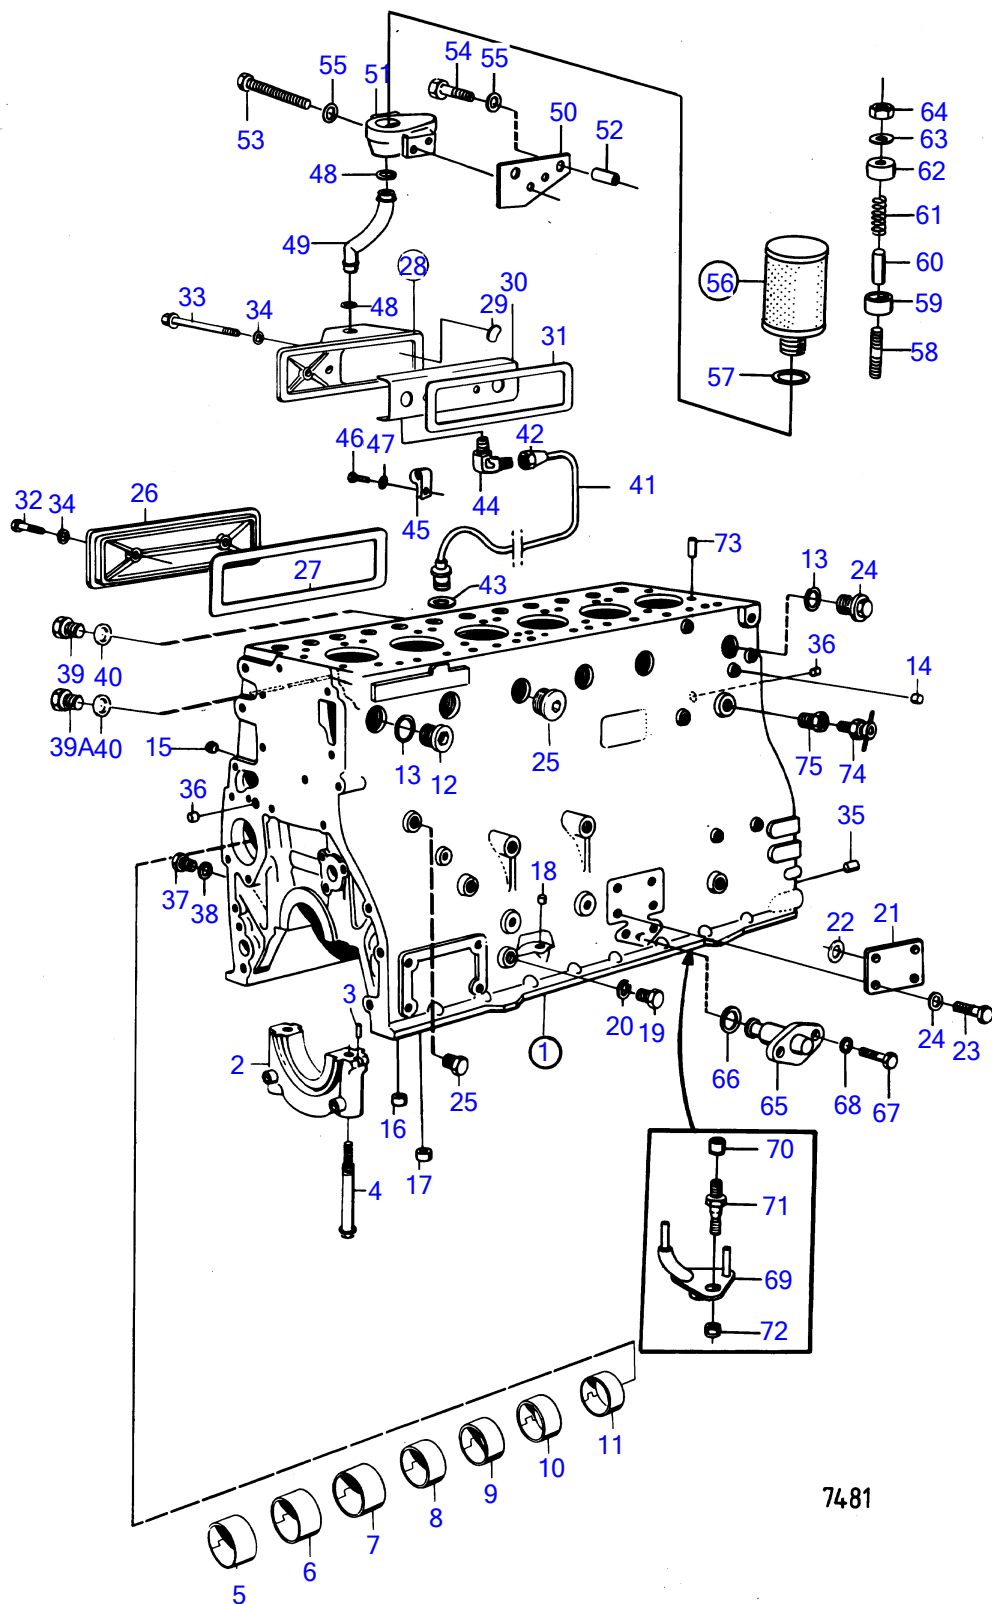

TAMD70E

7481

## TAMD70E

REF	PART NO.	QTY	DESCRIPTION	NOTES
1	(466830)	1	Cylinder block	Spare part version., Obsolete part
2		7	• bearing cap	
3	422426	1	• Pivot pin	
4	(421153)	14	• Screw	Obsolete part
5	422076	1	• Bushing	
6	422077	1	• Bushing	
7	422078	1	• Bushing	
8	422079	1	• Bushing	
9	422080	1	• Bushing	
10	422081	1	• Bushing	
11	422082	1	• Bushing	
12	467367	6	• Plug	
13	469328	6	• Gasket	
14	952075	1	• Plug	
15	422369	7	• Plug	
16	(955079)	1	• Plug	Obsolete part
17	952075	2	• Plug	
18	955082	2	• Cap plug	
19	952077	3	• Plug	
20	18677	3	• Gasket	
21	(837510)	1	• Cardboard tube	Obsolete part
22	955994	2	• O-ring	
23	955534	4	• Hexagon screw	
24	942336	4	• Spring washer	
25	952077	2	• Plug	
26	420120	1	Inspection cover	
27	421121	1	Gasket	
28	(824351)	1	Crankcase ventilatio	Obsolete part
29	192211	1	• Expansion plug	
30	(824382)	1	Splash plate	Obsolete part
31	824381	1	Gasket	
32	422541	3	Screw	
33	823742	1	Screw	
34	469846	4	Sealing ring	
35	191171	2	Pin	
36	955082	4	Cap plug	
37	(941959)	1	Plug	Obsolete part
38	18818	1	Gasket	
39	16318	1	Plug	
39A	192114	1	Plug	
40	907132	2	Gasket	
41	(824481)	1	Oil pipe	Obsolete part
42	(954321)	1	• Fitting nut	Obsolete part
43	955983	1	• O-ring	
44	954342	1	Elbow nipple	
45	(18301)	1	Attaching clamp	Obsolete part
46	955523	1	Hexagon screw	
47	941907	1	Spring washer	
48	421158	2	Sealing ring	
49	(843943)	1	Tube	Obsolete part
50	(843951)	1	Anchorage	Obsolete part
51	843356	1	Connector housing	
52	826652	2	Spacer sleeve	
53	955531	2	Hexagon screw	L=89mm
54	955529	2	Hexagon screw	L=76mm
55	941907	4	Spring washer	
56	876069	1	Filter	
57	843449	1	• Gasket	
58	924058	1	Stud	
59	842972	1	Valve disc	
60	842974	1	Spacer sleeve	
61	843301	1	Spring	
62	842975	1	Protecting casing	

7743260-21-16807

7481

Upd:2011-02-14

AQD70D, TAMD70D, TAMD70E

**VOLVO**  
**PENTA**