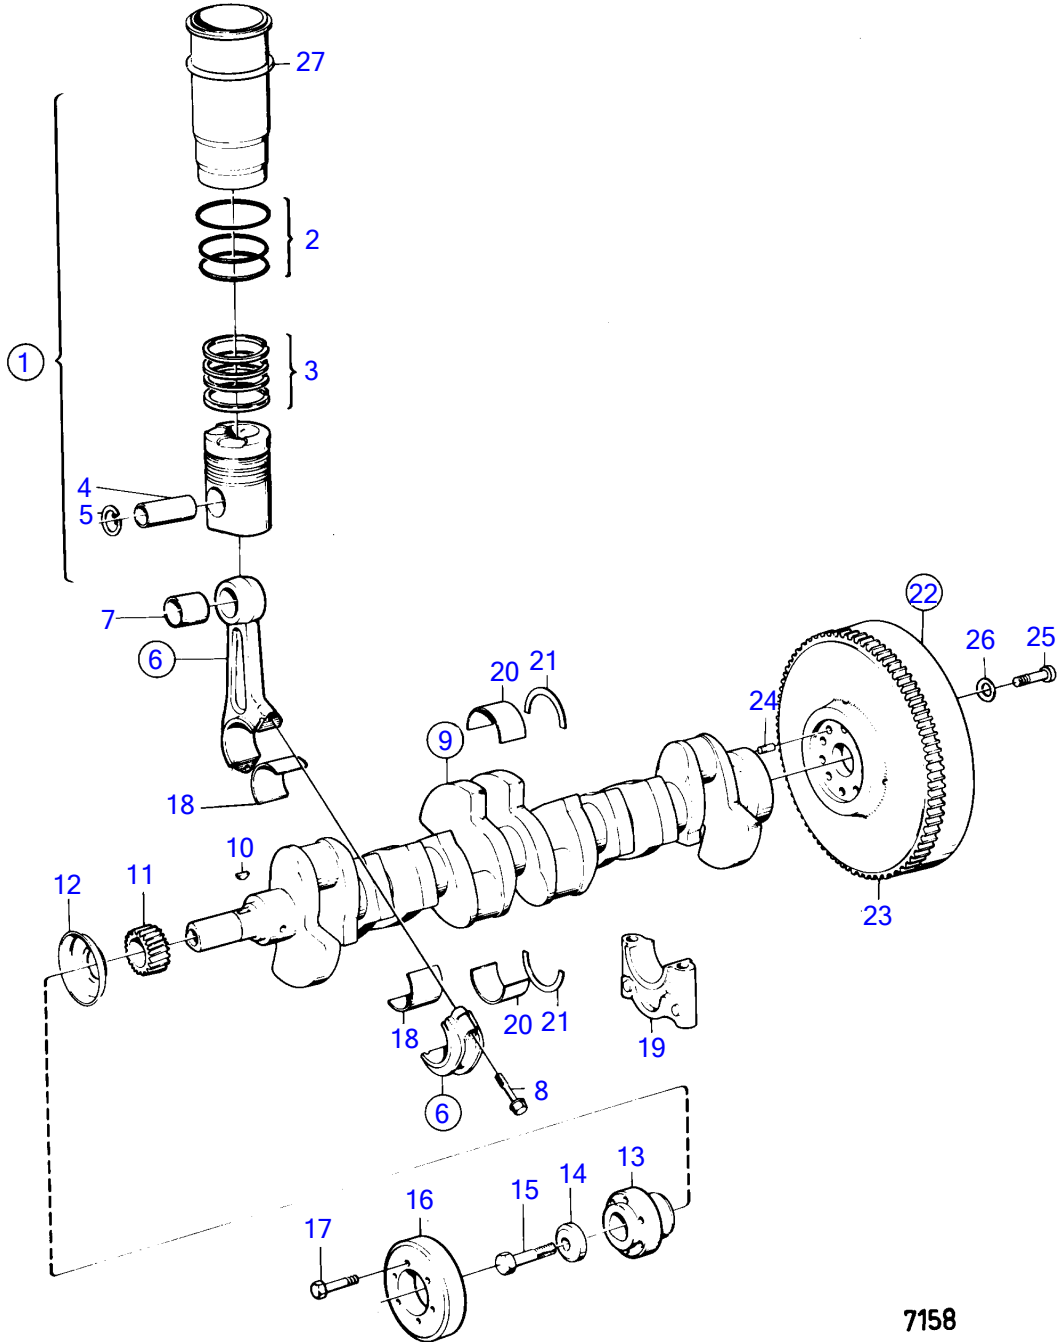

AQD70D, TAMD70D

7158

AQD70D, TAMD70D

| REF | PART NO. | QTY | DESCRIPTION | SEE SEC. | NOTES |
|-----|----------|-----|-----------------------|----------|---------------------------|
| 1 | 875677 | 6 | Cylinder liner kit | | |
| 2 | 275735 | 6 | • Sealing ring kit | | |
| 3 | 275375 | 6 | • Piston ring kit | | |
| 4 | 421033 | 6 | • Piston pin | | Std D |
| | (421300) | 6 | • Piston pin | | 0,05mm o.s, Obsolete part |
| | (421302) | 6 | • Piston pin | | 0,20mm o.s, Obsolete part |
| 5 | 914525 | 12 | • Snap ring | | |
| 6 | 843678 | 6 | Connecting rod | | |
| 7 | 471364 | 6 | • Bushing | | |
| 8 | 420126 | 12 | • Connecting rod bolt | | |
| 9 | (847998) | 1 | Crankshaft | | Obsolete part |
| 10 | 422253 | 1 | • Woodruff key | | |
| 11 | (421080) | 1 | Crankshaft gear | 16795 | Obsolete part |
| 12 | (420172) | 1 | Oil deflector | 16795 | Obsolete part |
| 13 | (836304) | 1 | Hub | | Obsolete part |
| 14 | 420124 | 1 | Washer | | |
| 15 | 417464 | 1 | Screw | | |
| 16 | (844675) | 1 | Vibration damper | | Obsolete part |
| 17 | 955548 | 8 | Hexagon screw | | |
| 18 | 270115 | 6 | Big-end bearing kit | | Std D |
| | 270116 | 6 | Big-end bearing kit | | 0,25mm u.s |
| | 270117 | 6 | Big-end bearing kit | | 0,50mm u.s |
| | (270118) | 6 | Big-end bearing kit | | 0,75mm u.s, Obsolete part |
| | 270119 | 6 | Big-end bearing kit | | 1,00mm u.s |
| | (270120) | 6 | Big-end bearing kit | | 1,25mm u.s, Obsolete part |
| 19 | | 7 | bearing cap | 16806 | |
| 20 | 270432 | 7 | Main bearing kit | | Std D |
| | 270433 | 7 | Main bearing kit | | 0,25mm u.s |
| | 270434 | 7 | Main bearing kit | | 0,50mm u.s |
| | (270435) | 7 | Main bearing kit | | 0,75mm u.s, Obsolete part |
| | 270436 | 7 | Main bearing kit | | 1,00mm u.s |
| | 270437 | 7 | Main bearing kit | | 1,25mm u.s |
| 21 | 276754 | 1 | Thrust washer kit | | Std D |
| | 276755 | 1 | Thrust washer kit | | 0,1mm o.s |
| | 276756 | 1 | Thrust washer kit | | 0,2mm o.s |
| | 276757 | 1 | Thrust washer kit | | 0,3mm o.s |
| 22 | 848350 | 1 | Flywheel | | |
| 23 | 420067 | 1 | • Gear ring | | |
| 24 | 950677 | 1 | Pin | | |
| 25 | 944710 | 6 | Hexagon screw | | |
| 26 | 467773 | 6 | Washer | | |
| 27 | 466114 | X | Adjusting washer | | TH=0.2mm |
| | 466183 | X | Adjusting washer | | TH=0.3mm |
| | 466184 | X | Adjusting washer | | TH=0.5mm |