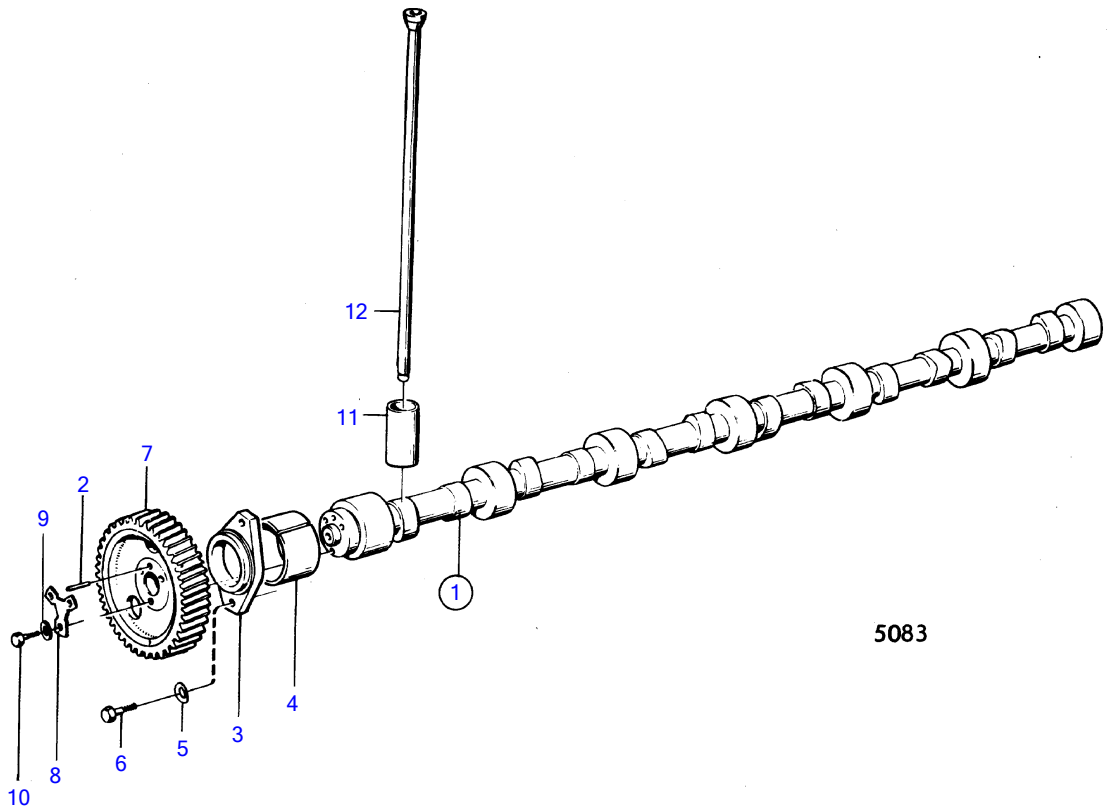

AQD70D, TAMD70D, TAMD70E

5083

AQD70D, TAMD70D, TAMD70E

REF	PART NO.	QTY	DESCRIPTION	SEE SEC.	NOTES
1	466259	1	Camshaft		
2	950588	1	• Pin		
3	469324	1	Flange		
4		7	bushing		Incl.in cylinderblock.
5	942336	2	Spring washer		
6	940115	2	Hexagon screw		
7	(421079)	1	Gear	16795	Obsolete part
8	467052	1	Lock washer	16795	
9	467055	3	Washer	16795	
10	940128	3	Hexagon screw	16795	
11	421067	12	Valve tappet		
12	421385	12	Push rod		