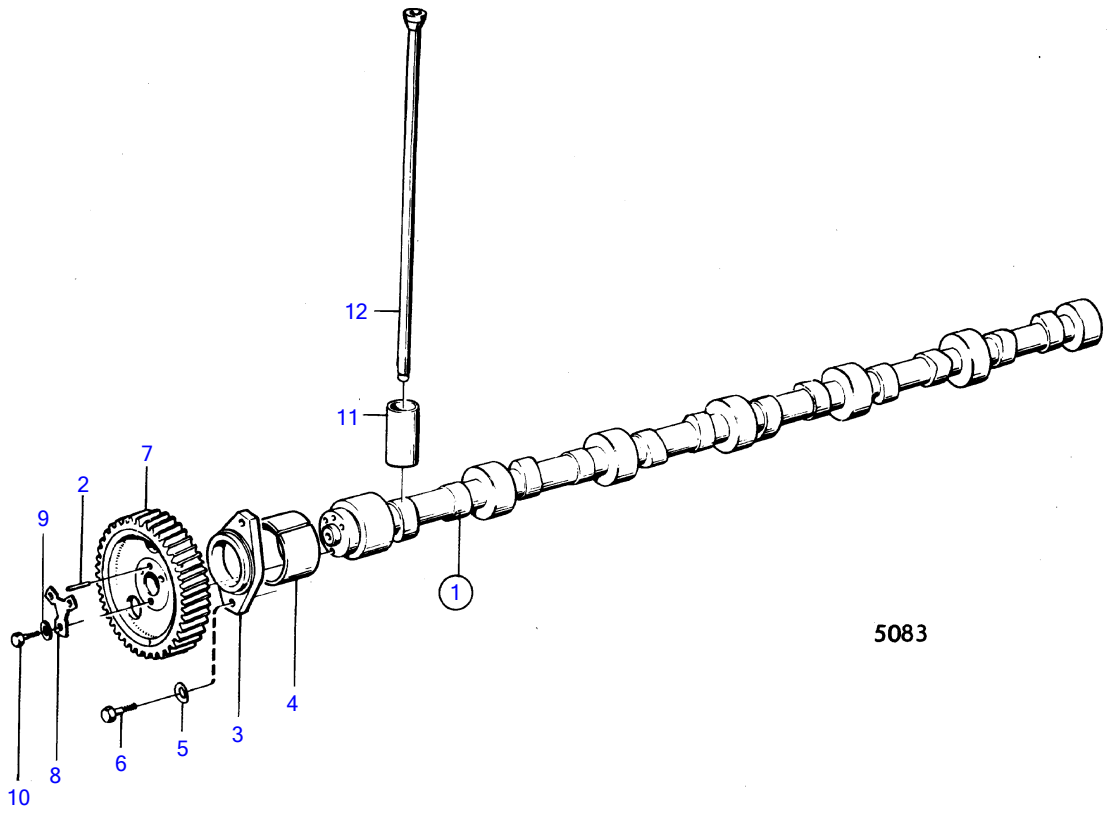

AQD70D, TAMD70D, TAMD70E

5083

AQD70D, TAMD70D, TAMD70E

REF	PART NO.	QTY	DESCRIPTION	SEE SEC.	NOTES
1	466259	1	Camshaft		
2	950588	1	• Pin		
3	469324	1	Flange		
4		7	bushing		Incl.in cylinderblock.
5	942336	2	Spring washer		
6	940115	2	Hexagon screw		
7	(421079)	1	Gear	16795	Obsolete part
8	467052	1	Lock washer	16795	
9	467055	3	Washer	16795	
10	940128	3	Hexagon screw	16795	
11	421067	12	Valve tappet		
12	421385	12	Push rod		