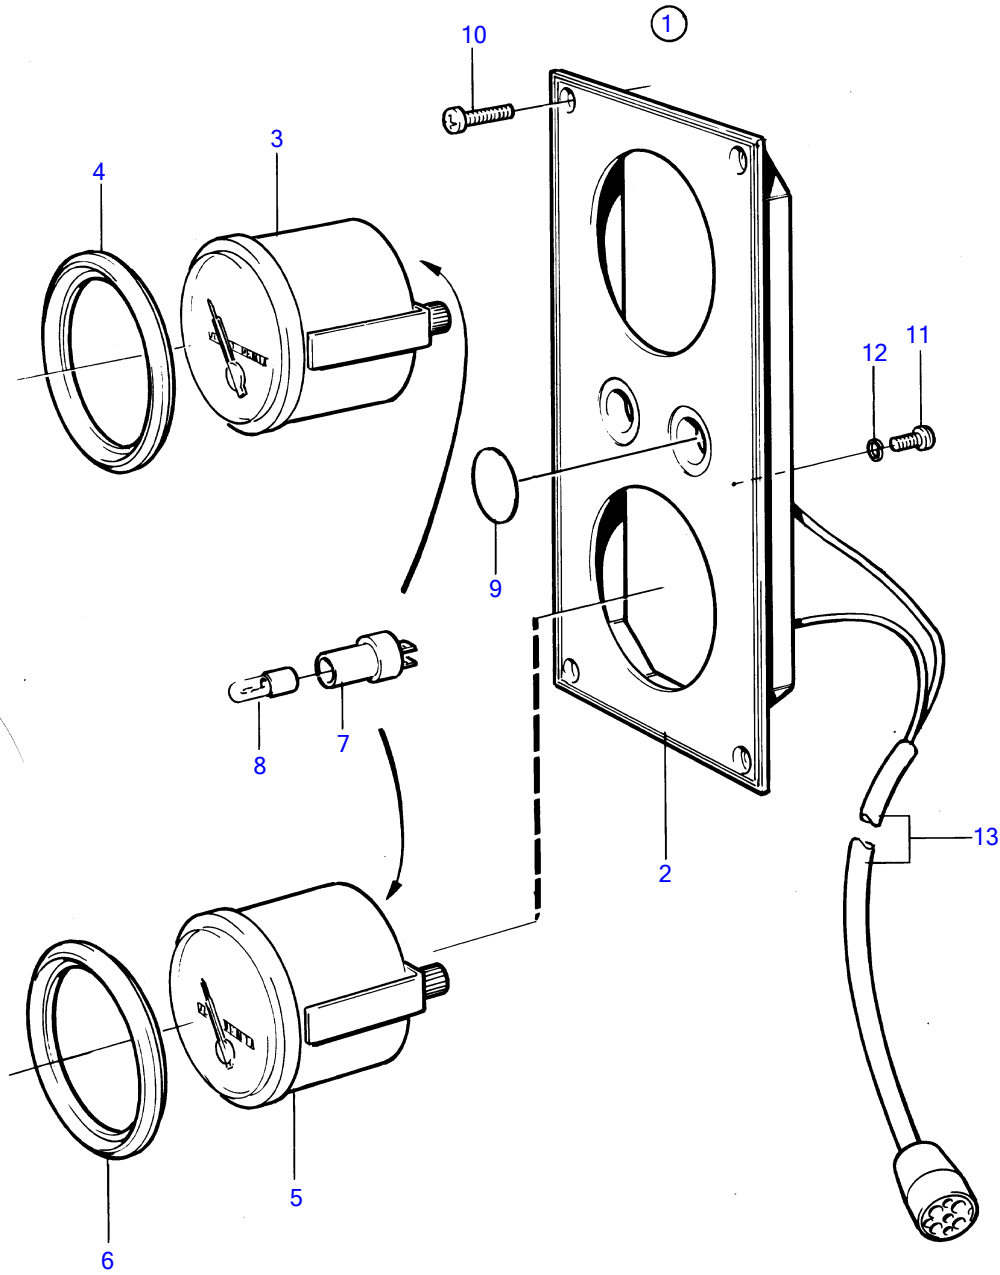

AQD70D, TAMD70D, TAMD70E

7421

AQD70D, TAMD70D, TAMD70E

REF	PART NO.	QTY	DESCRIPTION	NOTES
1	849940	1	Instrument panel	12V
2	858650	1	• Instrument panel	Obsolete part
3	828621	1	• Oil pressure gauge	12V
4	858643	1	• Front ring	
5	828625	1	• Pressure gauge	12V
6	858643	1	• Front ring	
7	808175	2	• Lamp socket	
8	19923	2	• Bulb	12V
9	828607	2	• Cover plate	
10	828647	4	• Screw	
11	949947	1	• Cross recessed screw	
12	941904	1	• Spring washer	
13		1	• cable unit	Turbo compressor - reverse gear