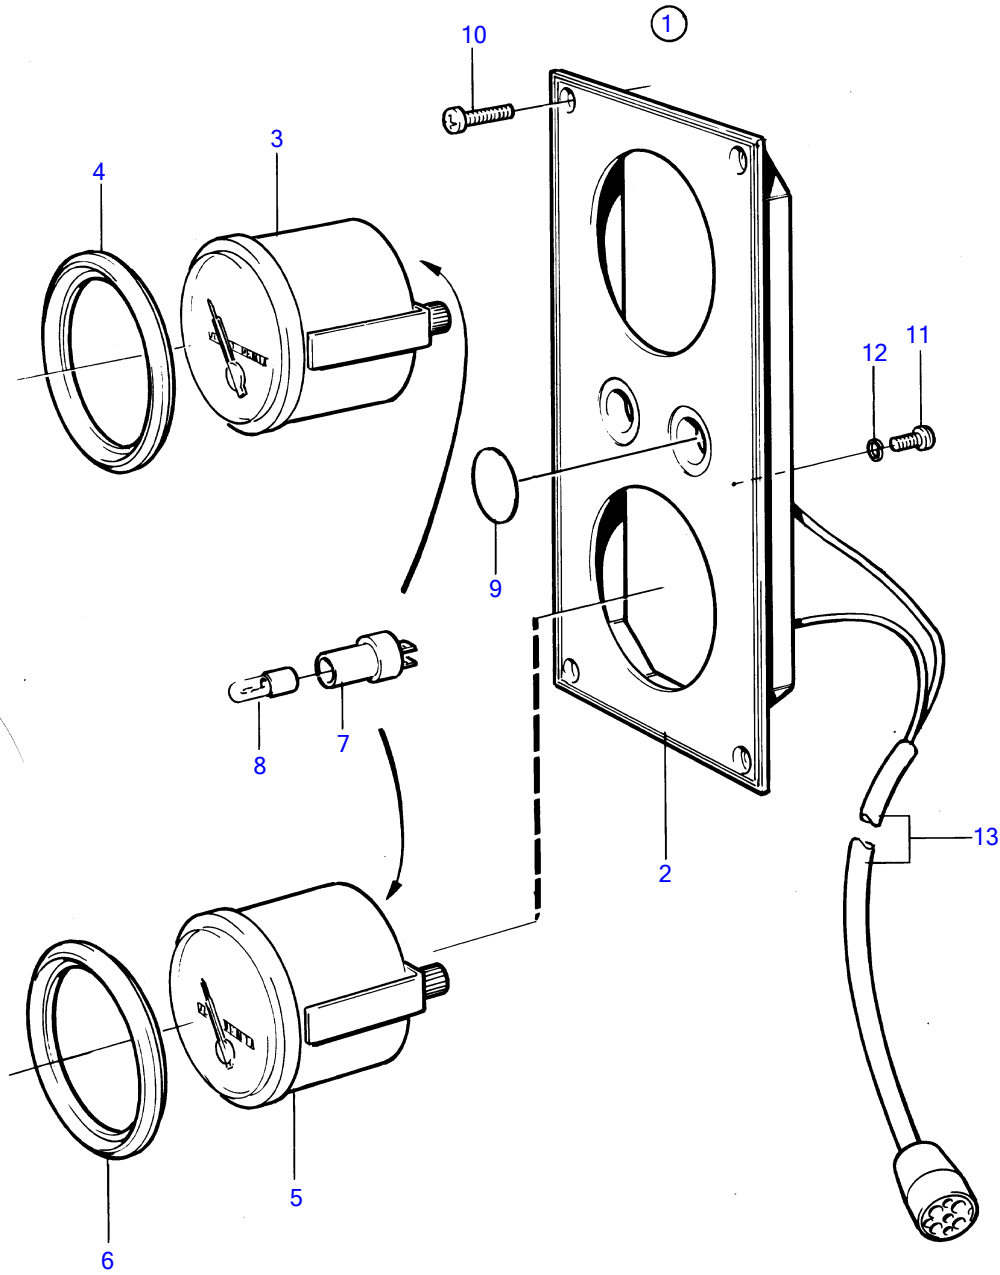

AQD70D, TAMD70D, TAMD70E

7421

AQD70D, TAMD70D, TAMD70E

REF	PART NO.	QTY	DESCRIPTION	NOTES
1	849939	1	Instrument panel	24V
2	858650	1	• Instrument panel	Obsolete part
3	828622	1	• Oil pressure gauge	24V
4	858643	1	• Front ring	
5	828626	1	• Pressure gauge	24V
6	858643	1	• Front ring	
7	808175	2	• Lamp socket	
8	182059	2	• Bulb	24V
9	828607	2	• Cover plate	
10	828647	4	• Screw	
11	949947	1	• Cross recessed screw	
12	941904	1	• Spring washer	
13		1	• cable unit	Turbo compressor - reverse gear