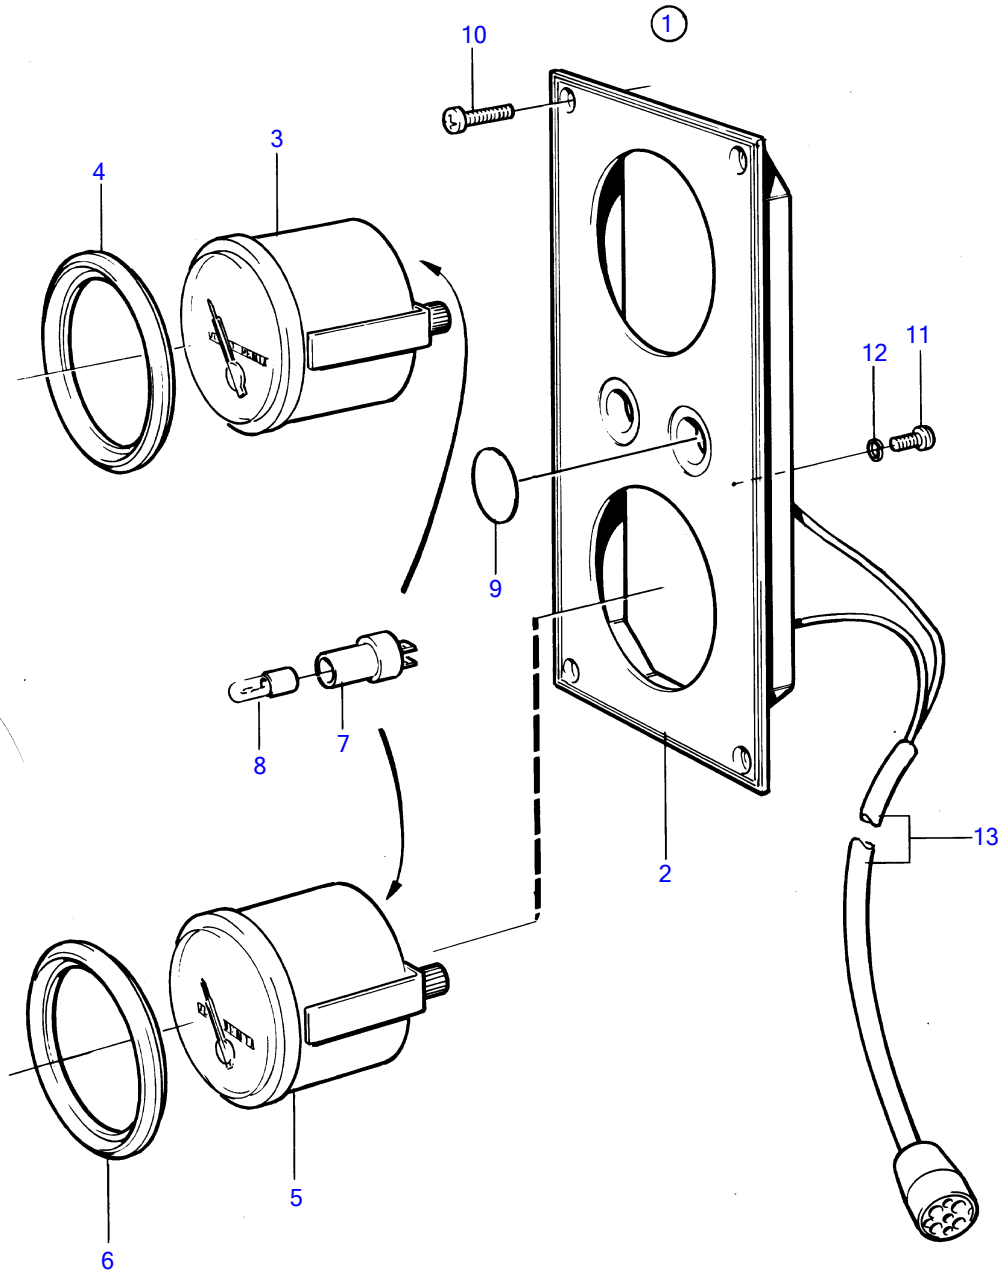

AQD70D, TAMD70D, TAMD70E

7421

AQD70D, TAMD70D, TAMD70E

REF	PART NO.	QTY	DESCRIPTION	NOTES
1	846847	1	Instrument panel	12V repl by 849940
2	(828604)	1	• Instrument panel	Obsolete part
3	828621	1	• Oil pressure gauge	12V
4	828542	1	• Front ring	
5	828625	1	• Pressure gauge	12V
6	828542	1	• Front ring	
7	808175	2	• Lamp socket	
8	19923	2	• Bulb	12V
9	828607	2	• Cover plate	
10	828647	4	• Screw	
11	949947	1	• Cross recessed screw	
12	941904	1	• Spring washer	
13		1	• cable unit	Turbo compressor - reverse gear