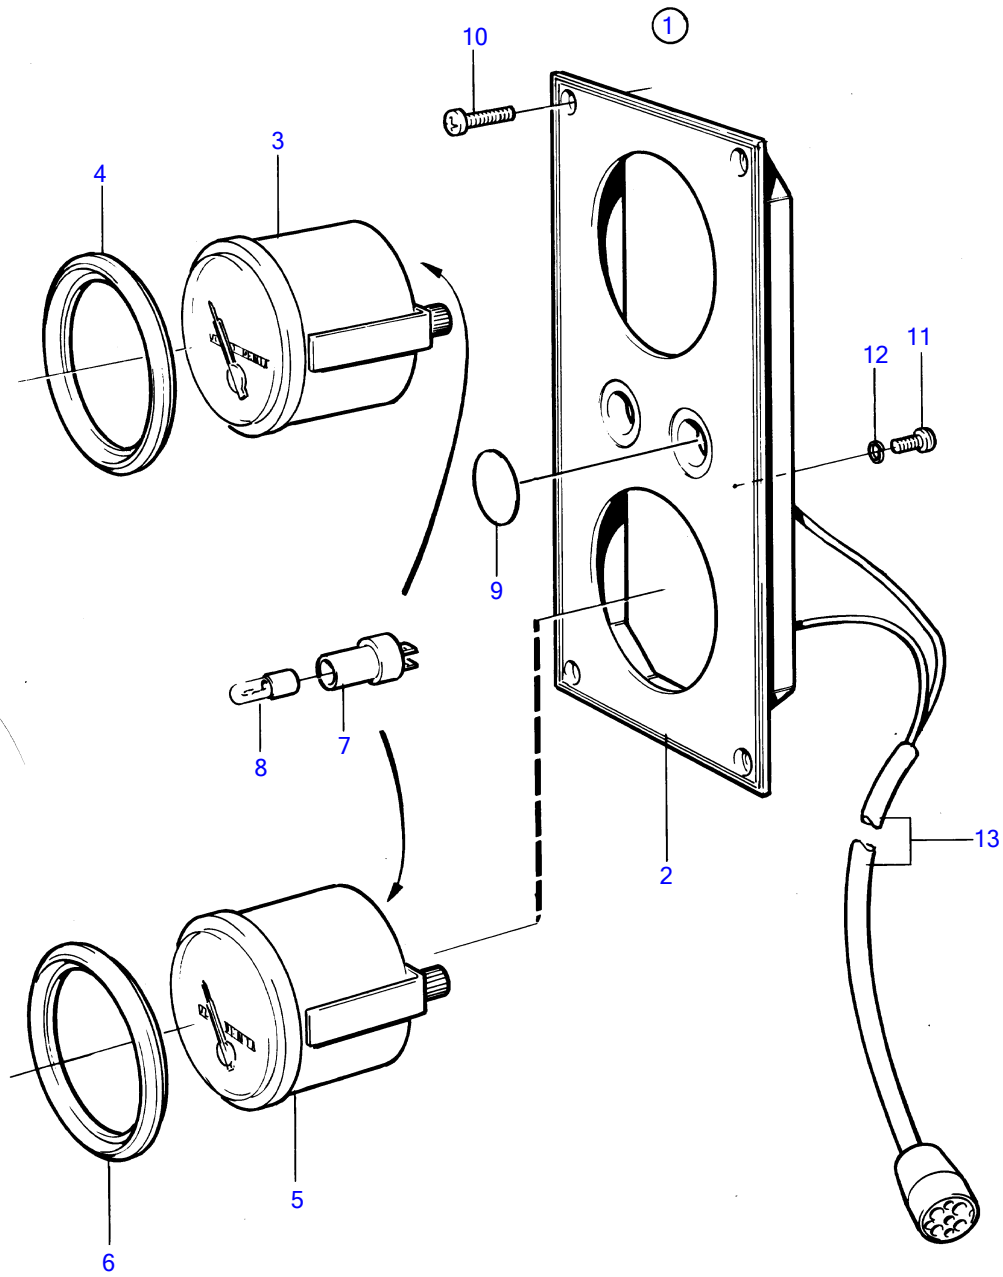

AQD70D, TAMD70D, TAMD70E

7421

AQD70D, TAMD70D, TAMD70E

REF	PART NO.	QTY	DESCRIPTION	NOTES
1	846847	1	Instrument panel	12V repl by 849940
2	(828604)	1	• Instrument panel	Obsolete part
3	828621	1	• Oil pressure gauge	12V
4	828542	1	• Front ring	
5	828625	1	• Pressure gauge	12V
6	828542	1	• Front ring	
7	808175	2	• Lamp socket	
8	19923	2	• Bulb	12V
9	828607	2	• Cover plate	
10	828647	4	• Screw	
11	949947	1	• Cross recessed screw	
12	941904	1	• Spring washer	
13		1	• cable unit	Turbo compressor - reverse gear