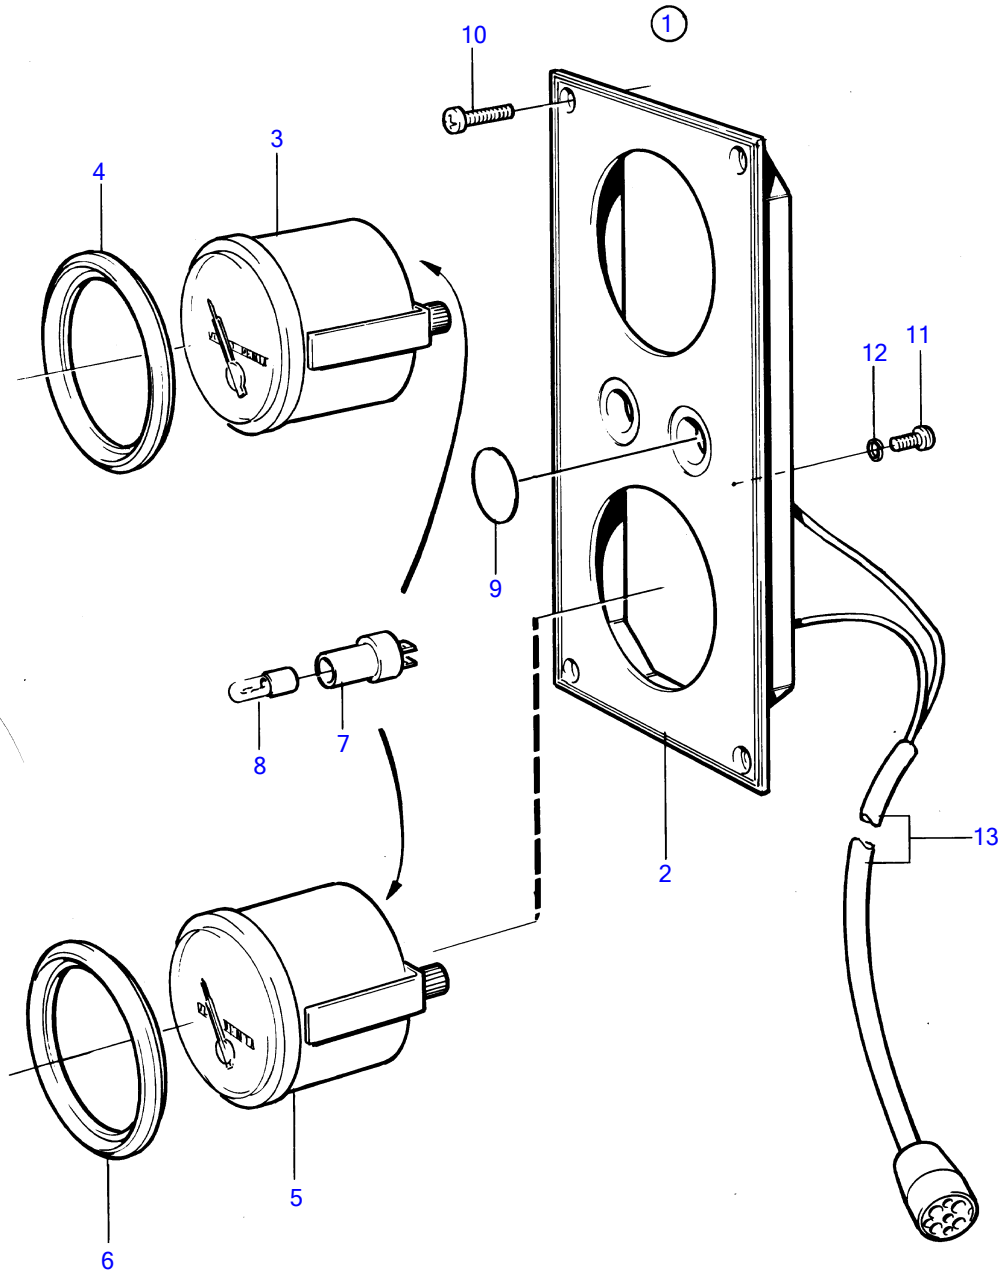

AQD70D, TAMD70D, TAMD70E

7421

AQD70D, TAMD70D, TAMD70E

REF	PART NO.	QTY	DESCRIPTION	NOTES
1	846803	1	Instrument panel	24V repl by 849939
2	828604	1	• Instrument panel	Obsolete part
3	828622	1	• Oil pressure gauge	24V
4	828542	1	• Front ring	
5	828626	1	• Pressure gauge	24V
6	828542	1	• Front ring	
7	808175	2	• Lamp socket	
8	182059	2	• Bulb	24V
9	828607	2	• Cover plate	
10	828647	4	• Screw	
11	949947	1	• Cross recessed screw	
12	941904	1	• Spring washer	
13		1	• cable unit	Turbo compressor - reverse gear