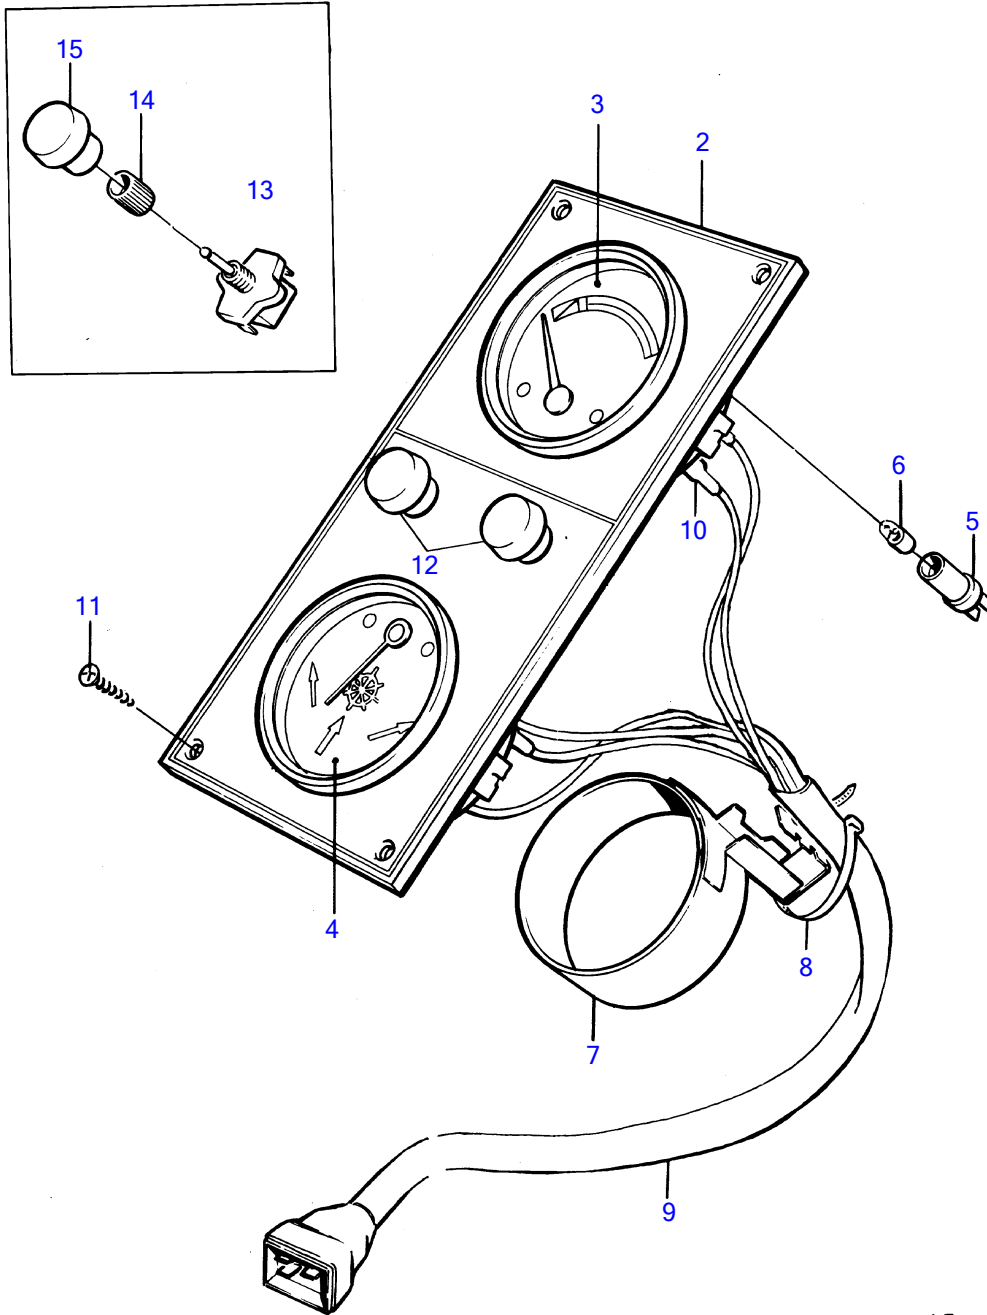

1

5445

REF	PART NO.	QTY	DESCRIPTION	SEE SEC.	NOTES
1	837996	1	Instrument panel		24V, Obsolete part
2	837539	1	• Instrument plate		Obsolete part
3	837761	1	• Tank gauge		Obsolete part
4	837731	1	• Rudder indicator		Obsolete part
5	808175	2	• Lamp socket		
6	182059	2	• Bulb		
7	837859	1	• Anchorage		Obsolete part
8	948210	X	• Cable tie		
9	837998	1	• Cable trunk		Obsolete part
10		X	• • cables and terminals screw	16870	
11	944540	4	• Screw		
12	845071	2	• Plug		
13	875819	X	Switch		Obsolete part
14	843002	X	Nut		
15	837726	X	Knob		