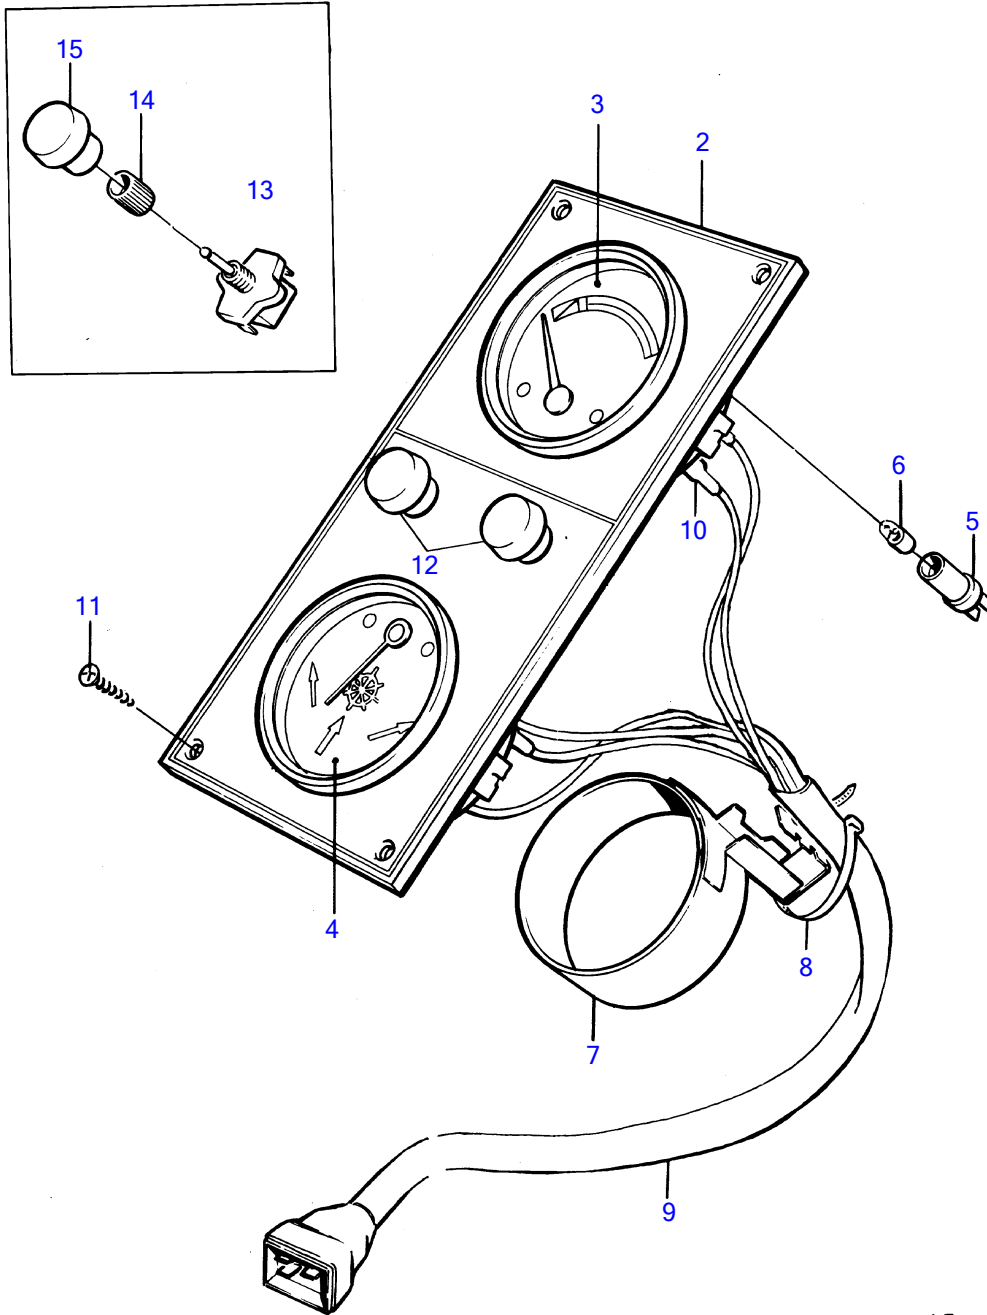

1

5445

REF	PART NO.	QTY	DESCRIPTION	SEE SEC.	NOTES
1	(837995)	1	Instrument panel		12V, Obsolete part
2	(837539)	1	• Instrument plate		Obsolete part
3	(837762)	1	• Tank gauge		Obsolete part
4	(837732)	1	• Rudder indicator		Obsolete part
5	808175	2	• Lamp socket		
6	19923	2	• Bulb		
7	(837859)	1	• Anchorage		Obsolete part
8	948210	X	• Cable tie		
9	(837998)	1	• Cable trunk		Obsolete part
10		X	• • cables and terminals screw	16870	
11	944540	4	• Screw		
12	845071	2	• Plug		
13	(875819)	X	Switch		Obsolete part
14	843002	X	Nut		
15	837726	X	Knob		