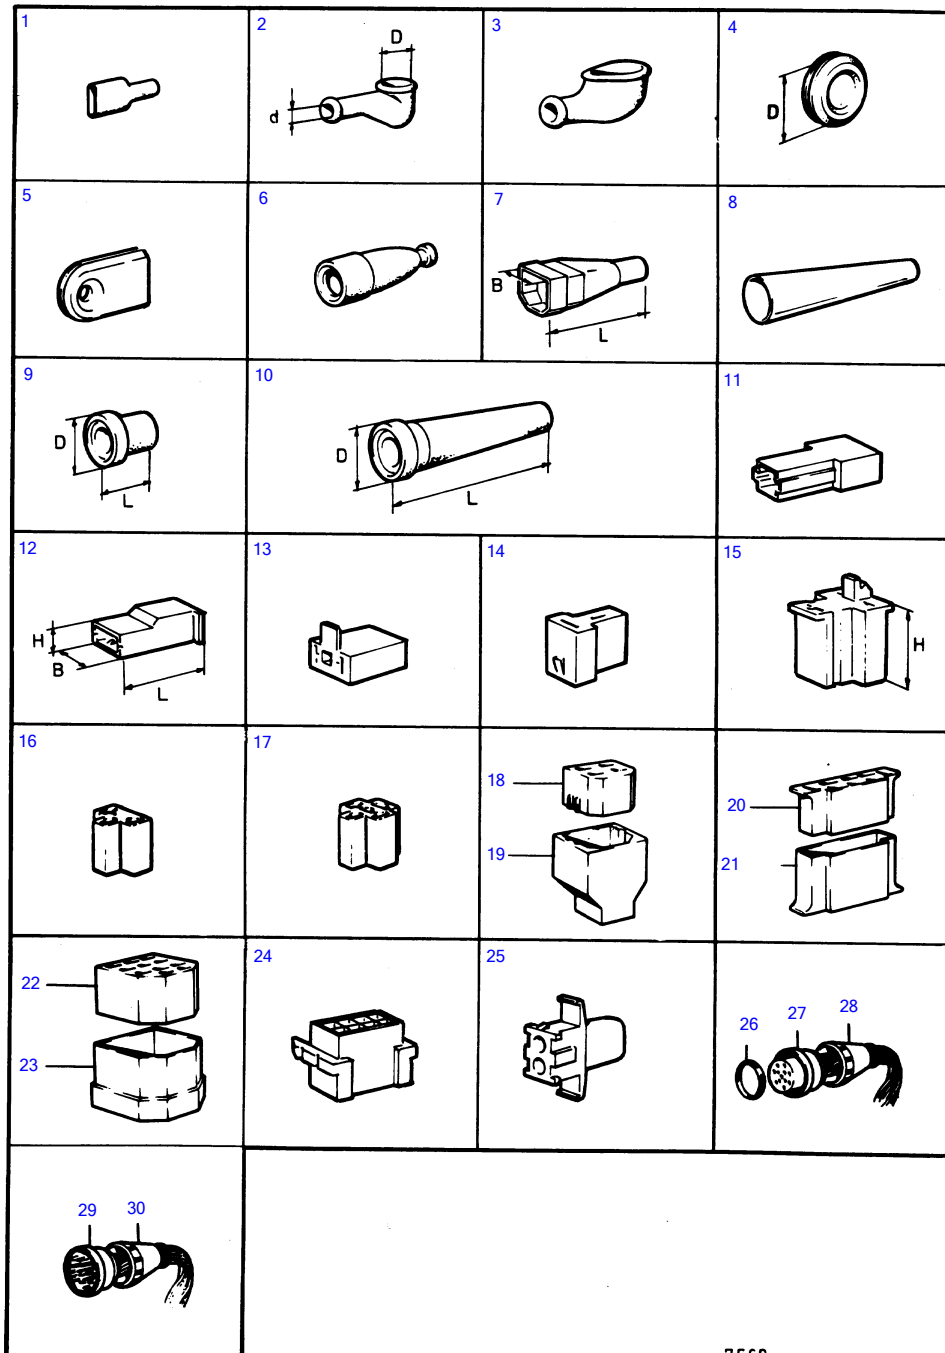

AQD70D, TAMD70D, TAMD70E

7568

AQD70D, TAMD70D, TAMD70E

REF	PART NO.	QTY	DESCRIPTION	NOTES
1	959046	X	Housing	
2	(855281)	X	Protecting sleeve, rubber cap	(841234), Obsolete part D=16mm D=14mm
	829200	X	Protective cap	D=16mm D=6mm
	76614	X	Rubber collar	
3	673580	X	Adapter	
4	941269	X	Plug	D=25mm
	821053	X	Protecting bushing	D=35mm
5	823759	X	Rubber bushing	
6	(1576005)	X	Bellows	Obsolete part
	(1573077)	X	Bellows	Obsolete part
7	(831966)	X	Protective cap	L=88mm b=32,5mm, Obsolete part
8	(844278)	X	Isolation	Black, for (844280), Obsolete part
	(844279)	X	Isolation	Red, for (844280), Obsolete part
9	847005	X	Sealing collar	L=4,6mm D=3,0mm
10	847005	X	Sealing collar	L=100mm D=20mm
11		X	Housing	1-way., For958208
12	947848	X	Housing, insulator	1-way., L=20mm H=6mm B=7,8mm
	(949181)	X	Receptacle housing, insulator	1-way., L=24mm, Obsolete part H=7mm B=10,2mm
	958208	X	Housing, insulator	1-way., For958207 L=24mm H=8,2mm b=
	949597	X	Housing	1-way., L=24,5mm
13	1578937	X	Housing	2-way
14	958210	X	Housing	2-way
15	945469	X	Housing	3-way., L=23mm
	(963374)	X	Housing, insulator	3-way., L=24mm, Obsolete part For881485
16	(948854)	X	Receptacle housing	3-way., Obsolete part
17	1214948	X	Housing	5-way.
18	958213	X	Housing	4-way.
19	958212	X	Housing	4-way.
20	(941104)	X	Housing	8-way., Obsolete part
21	(941105)	X	Housing	8-way., Obsolete part
22	945830	X	Housing	11-way.
23	945831	X	Tab housing	11-way.
24	944077	X	Housing	8-way.
25	948995	X	Housing	2-way.
26	846615	X	Sealing ring	
27	846612	X	Housing	16-way
28	846613	X	Unloading cable	
29	846647	X	Block	16-way
30	846613	X	Unloading cable