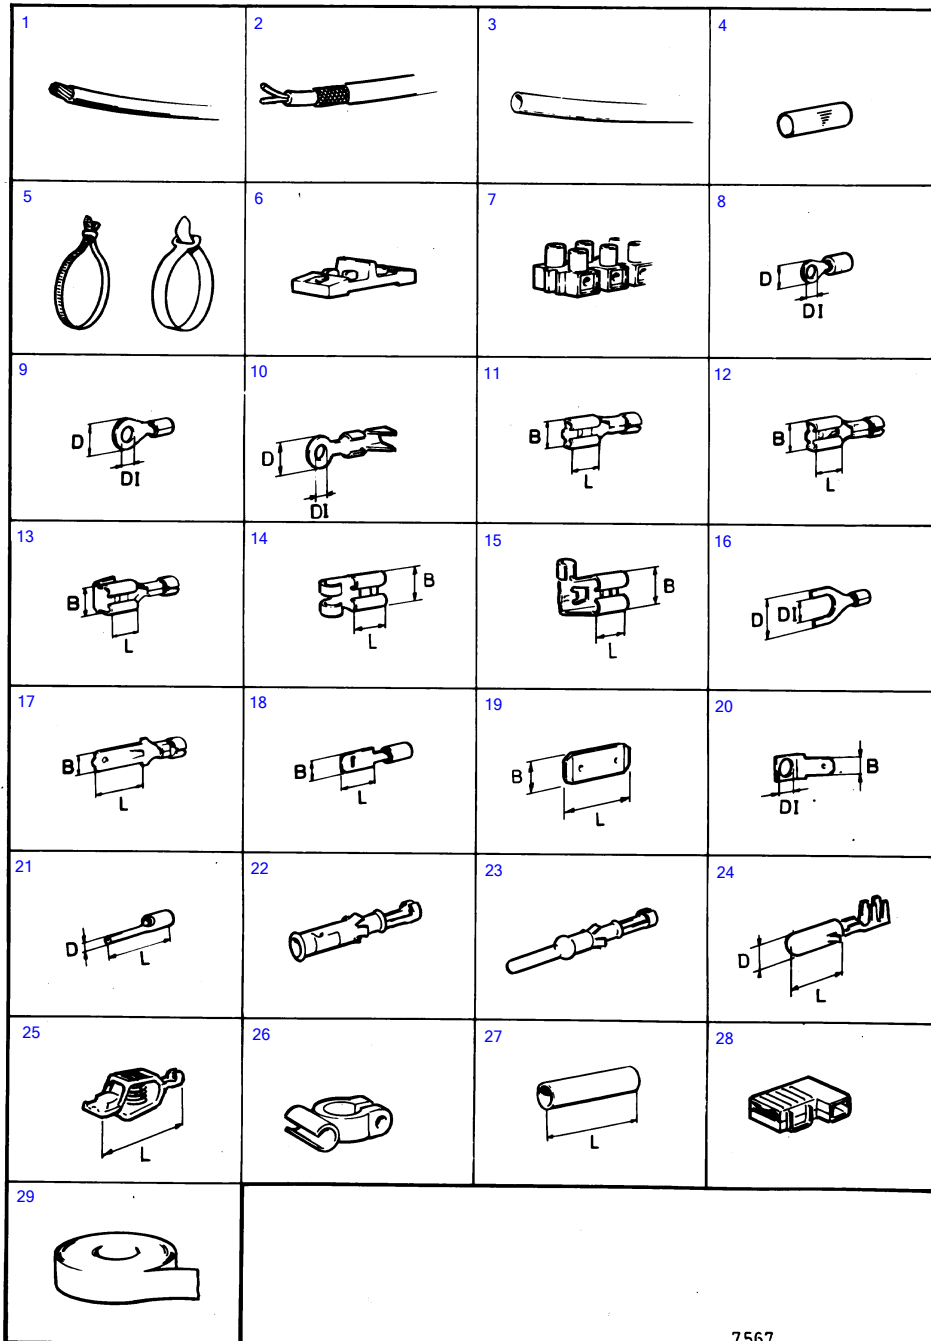

AQD70D, TAMD70D, TAMD70E

7567

AQD70D, TAMD70D, TAMD70E

| REF | PART NO. | QTY | DESCRIPTION | NOTES |
|-----|----------|-----|-----------------------|--|
| 1 | (964131) | X | Electric cable, cable | Obsolete part Ivory/black |
| | (964132) | X | Electric cable, cable | RK 0,75mm ² , Obsolete part Ivory/red |
| | (964135) | X | Electric cable, cable | RK 0,75mm ² , Obsolete part Green/black |
| | (964136) | X | Electric cable, cable | RK 0,75mm ² , Obsolete part Green/red |
| | 954443 | X | Electric cable | RK 1,5mm ² , black |
| | 954444 | X | Electric cable | RK 1,5mm ² , brown |
| | 954445 | X | Electric cable | RK 1,5mm ² , red |
| | (965754) | X | Electric cable | RK 1,5mm ² , purple, Obsolete part |
| | (954446) | X | Electric cable | RK 1,5mm ² , yellow, Obsolete part |
| | (954447) | X | Electric cable | RK 1,5mm ² , green, Obsolete part |
| | (954448) | X | Electric cable | RK 1,5mm ² , blue, Obsolete part |
| | (954449) | X | Electric cable | RK 1,5mm ² , grey, Obsolete part |
| | (954450) | X | Electric cable | RK 1,5mm ² , ivory, Obsolete part |
| | (961792) | X | Electric cable, cable | RK 1,5mm ² , Obsolete part Ivory/black |
| | (961795) | X | Electric cable, cable | RK 1,5mm ² , Obsolete part Ivory/blue |
| | (961794) | X | Electric cable, cable | RK 1,5mm ² , Obsolete part Ivory/green |
| | (961798) | X | Electric cable, cable | RK 1,5mm ² , Obsolete part Green/blue |
| | (961800) | X | Electric cable, cable | RK 1,5mm ² , Obsolete part Blue/yellow |
| | (964142) | X | Electric cable, cable | RK 1,5mm ² , Obsolete part Green/yellow |
| | 954451 | X | Electric cable | RK 2,5mm ² , black |
| | (954452) | X | Electric cable | RK 2,5mm ² , brown, Obsolete part |
| | (954453) | X | Electric cable | RK 2,5mm ² , red, Obsolete part |
| | (954455) | X | Electric cable | RK 2,5mm ² , green, Obsolete part |
| | (954456) | X | Electric cable | RK 2,5mm ² , blue, Obsolete part |
| | (954458) | X | Electric cable | RK 2,5mm ² , ivory, Obsolete part |
| | 954461 | X | Electric cable | RK 4mm ² , red |
| | (954464) | X | Electric cable | RK 4mm ² , blue, Obsolete part |
| | (954465) | X | Electric cable | RK 4mm ² , grey, Obsolete part |
| | (954463) | X | Electric cable | RK 4mm ² , green, Obsolete part |
| | 954467 | X | Electric cable | RK 6mm ² , black |
| | 954469 | X | Electric cable | RK 6mm ² , red |
| | (954471) | X | Electric cable | RK 6mm ² , green, Obsolete part |
| | 954485 | X | Electric cable | RK 16mm ² , red |
| | (954500) | X | Electric cable | RK 25mm ² , red, Obsolete part |
| | 954502 | X | Electric cable | RK 35mm ² , red |
| 2 | (842092) | X | Cable | 3X1,5mm ² class, Obsolete part |
| | 846273 | X | Cable | 4X1,5mm ² class |
| | (842093) | X | Cable | 7X1,5mm ² class, Obsolete part |
| | (843084) | X | Cable | 12X1,5mm ² class, Obsolete part |
| | 846639 | X | Electric cable | 16X1,5mm ² class |
| | 842091 | X | Cable | 2X2,5mm ² class |
| | 844578 | X | Cable | 4X2,5mm ² class |
| | (842090) | X | Cable | 3X6mm ² class, Obsolete part |
| | (843085) | X | Cable | 3X16mm ² class, Obsolete part |
| | (846345) | X | Cable | 2X6+2X1,5mm ² class, Obsolete part |
| | 846346 | X | Cable | 2X16+2X1,5mm ² class |
| 3 | (185501) | X | Hose | D=9mm, i.d=8mm, Obsolete part |
| | (949988) | X | Hose | D=11,5mm, i.d=8mm, Obsolete part |
| | (185506) | X | Hose | D=6mm, i.d=5mm, Obsolete part |
| | (185507) | X | Hose | D=11mm, i.d=10mm, Obsolete part |
| | (185509) | X | Outer casing | D=19mm, i.d=15mm, Obsolete part |
| 4 | (899751) | X | Cable mark | For ground wire, For cable area 1-2,5mm ² , Obsolete part |
| 5 | 948210 | X | Cable tie | Nylon |