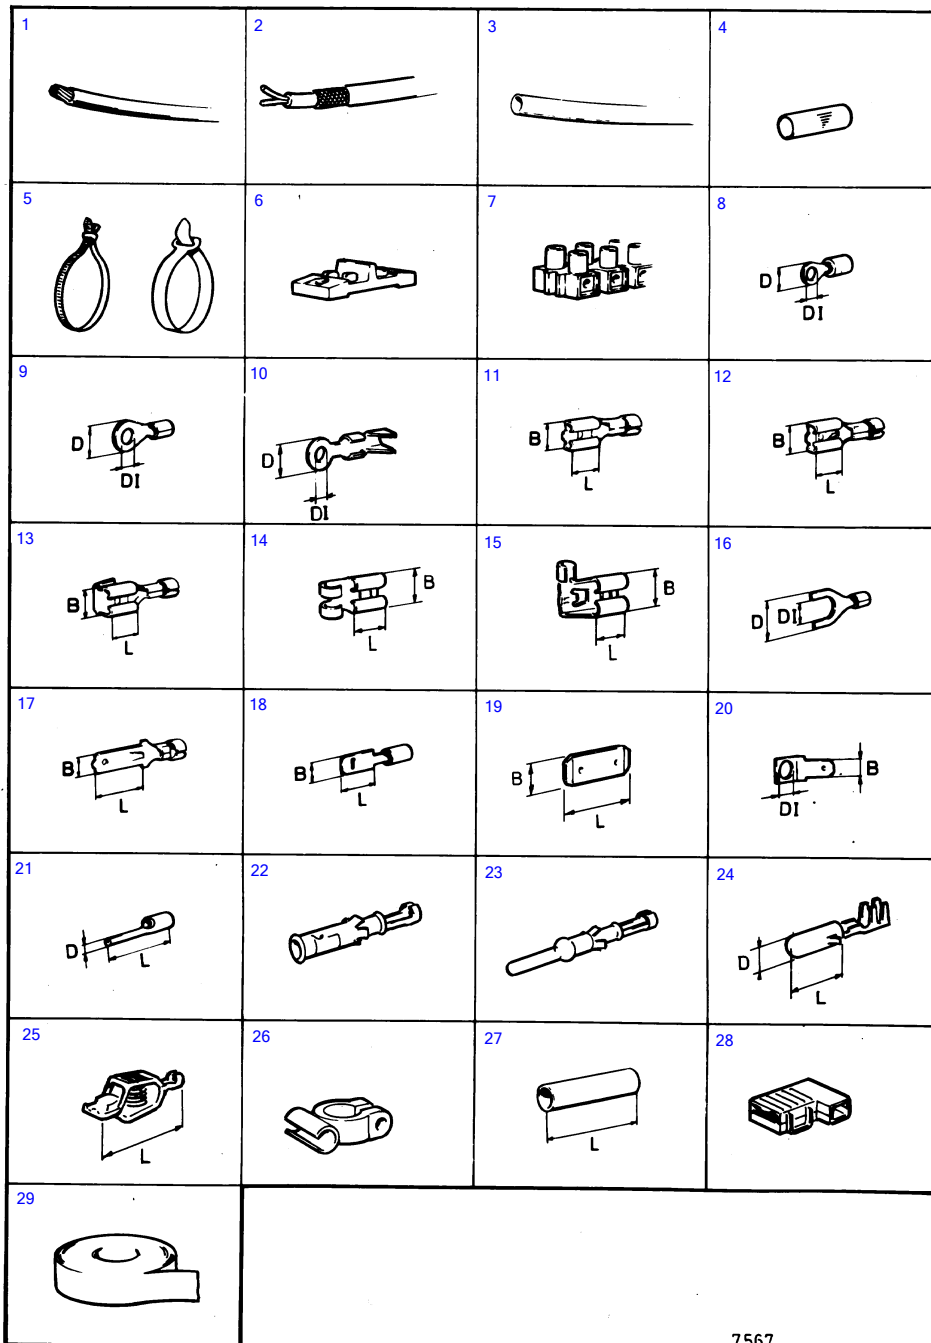

AQD70D, TAMD70D, TAMD70E

7567

AQD70D, TAMD70D, TAMD70E

REF	PART NO.	QTY	DESCRIPTION	NOTES
1	(964131)	X	Electric cable, cable	Obsolete part Ivory/black
	(964132)	X	Electric cable, cable	RK 0,75mm ² , Obsolete part Ivory/red
	(964135)	X	Electric cable, cable	RK 0,75mm ² , Obsolete part Green/black
	(964136)	X	Electric cable, cable	RK 0,75mm ² , Obsolete part Green/red
	954443	X	Electric cable	RK 1,5mm ² , black
	954444	X	Electric cable	RK 1,5mm ² , brown
	954445	X	Electric cable	RK 1,5mm ² , red
	(965754)	X	Electric cable	RK 1,5mm ² , purple, Obsolete part
	(954446)	X	Electric cable	RK 1,5mm ² , yellow, Obsolete part
	(954447)	X	Electric cable	RK 1,5mm ² , green, Obsolete part
	(954448)	X	Electric cable	RK 1,5mm ² , blue, Obsolete part
	(954449)	X	Electric cable	RK 1,5mm ² , grey, Obsolete part
	(954450)	X	Electric cable	RK 1,5mm ² , ivory, Obsolete part
	(961792)	X	Electric cable, cable	RK 1,5mm ² , Obsolete part Ivory/black
	(961795)	X	Electric cable, cable	RK 1,5mm ² , Obsolete part Ivory/blue
	(961794)	X	Electric cable, cable	RK 1,5mm ² , Obsolete part Ivory/green
	(961798)	X	Electric cable, cable	RK 1,5mm ² , Obsolete part Green/blue
	(961800)	X	Electric cable, cable	RK 1,5mm ² , Obsolete part Blue/yellow
	(964142)	X	Electric cable, cable	RK 1,5mm ² , Obsolete part Green/yellow
	954451	X	Electric cable	RK 2,5mm ² , black
	(954452)	X	Electric cable	RK 2,5mm ² , brown, Obsolete part
	(954453)	X	Electric cable	RK 2,5mm ² , red, Obsolete part
	(954455)	X	Electric cable	RK 2,5mm ² , green, Obsolete part
	(954456)	X	Electric cable	RK 2,5mm ² , blue, Obsolete part
	(954458)	X	Electric cable	RK 2,5mm ² , ivory, Obsolete part
	954461	X	Electric cable	RK 4mm ² , red
	(954464)	X	Electric cable	RK 4mm ² , blue, Obsolete part
	(954465)	X	Electric cable	RK 4mm ² , grey, Obsolete part
	(954463)	X	Electric cable	RK 4mm ² , green, Obsolete part
	954467	X	Electric cable	RK 6mm ² , black
	954469	X	Electric cable	RK 6mm ² , red
	(954471)	X	Electric cable	RK 6mm ² , green, Obsolete part
	954485	X	Electric cable	RK 16mm ² , red
	(954500)	X	Electric cable	RK 25mm ² , red, Obsolete part
	954502	X	Electric cable	RK 35mm ² , red
2	(842092)	X	Cable	3X1,5mm ² class, Obsolete part
	846273	X	Cable	4X1,5mm ² class
	(842093)	X	Cable	7X1,5mm ² class, Obsolete part
	(843084)	X	Cable	12X1,5mm ² class, Obsolete part
	846639	X	Electric cable	16X1,5mm ² class
	842091	X	Cable	2X2,5mm ² class
	844578	X	Cable	4X2,5mm ² class
	(842090)	X	Cable	3X6mm ² class, Obsolete part
	(843085)	X	Cable	3X16mm ² class, Obsolete part
	(846345)	X	Cable	2X6+2X1,5mm ² class, Obsolete part
	846346	X	Cable	2X16+2X1,5mm ² class
3	(185501)	X	Hose	D=9mm, i.d=8mm, Obsolete part
	(949988)	X	Hose	D=11,5mm, i.d=8mm, Obsolete part
	(185506)	X	Hose	D=6mm, i.d=5mm, Obsolete part
	(185507)	X	Hose	D=11mm, i.d=10mm, Obsolete part
	(185509)	X	Outer casing	D=19mm, i.d=15mm, Obsolete part
4	(899751)	X	Cable mark	For ground wire, For cable area 1-2,5mm ² , Obsolete part
5	948210	X	Cable tie	Nylon